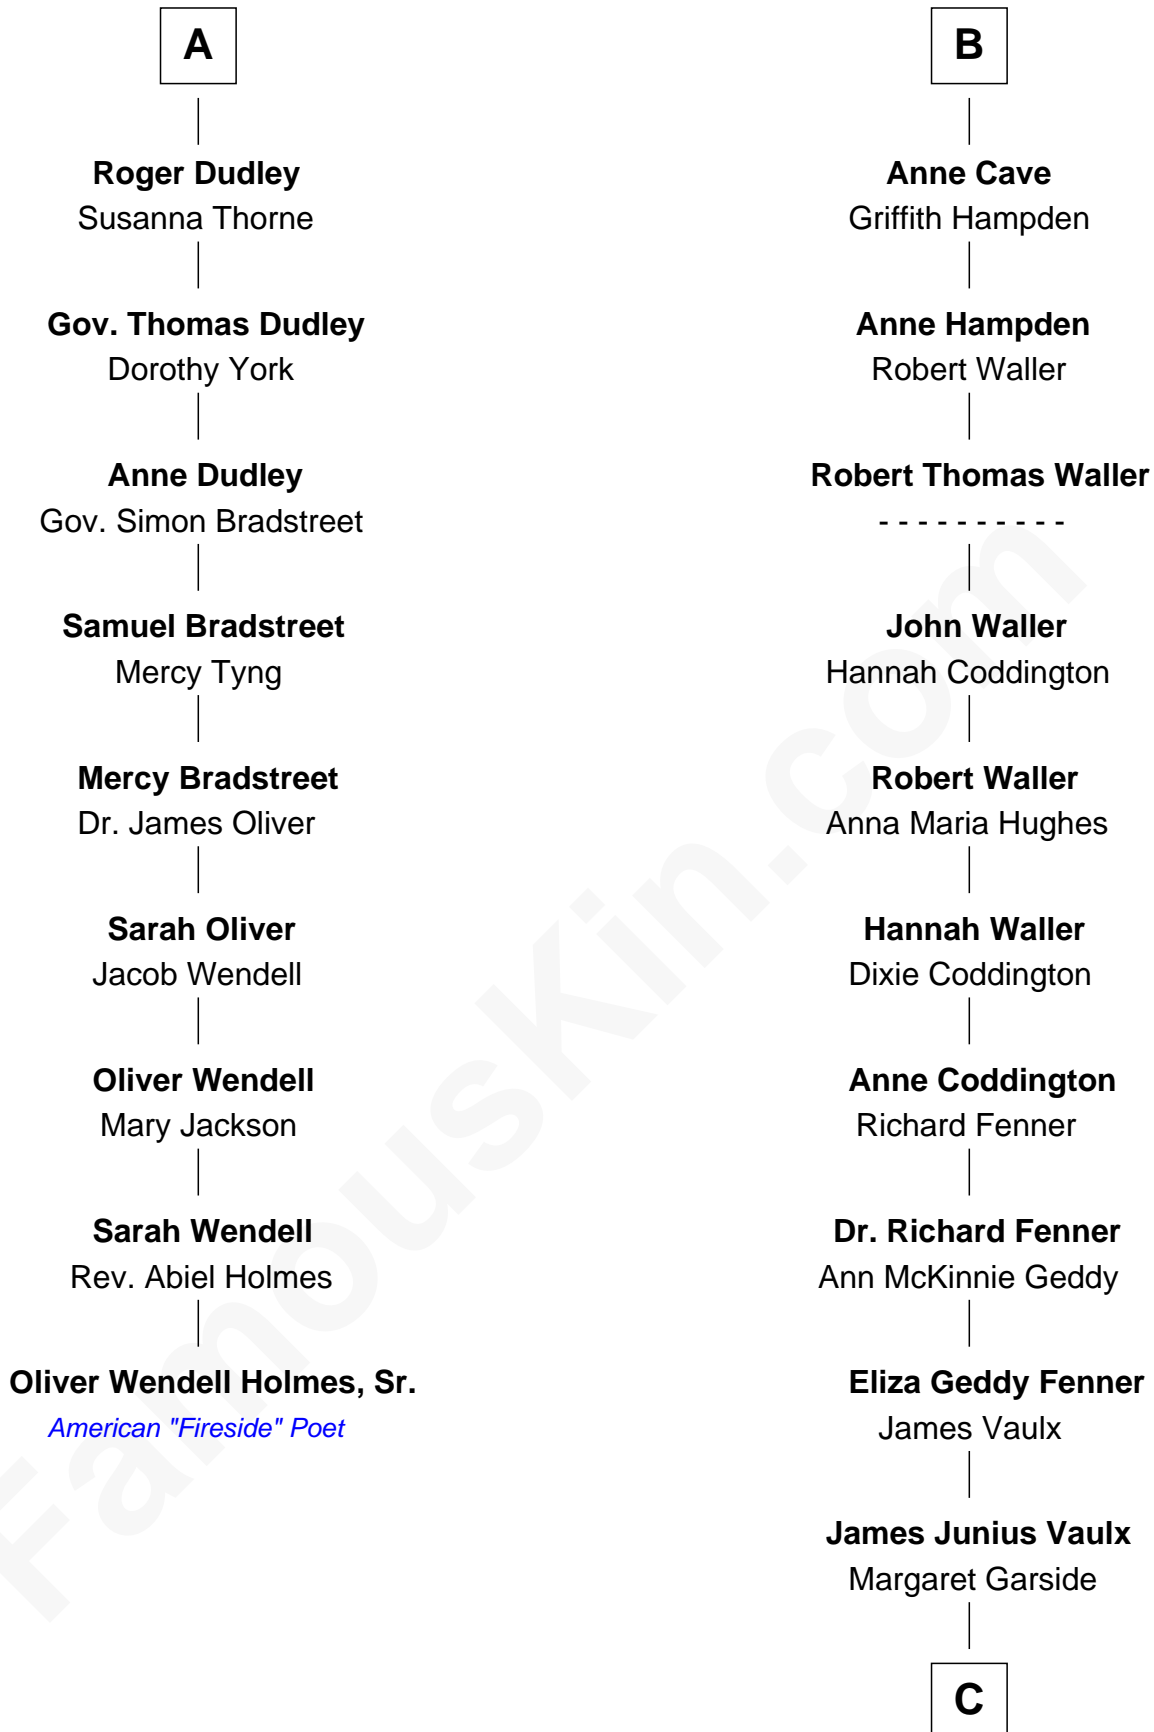

FamousKin.com
Relationship Chart of
Oliver Wendell Holmes, Sr.
American "Fireside" Poet

15th cousin 4 times removed of

John McCain
U.S. Senator from Arizona

C

Katherine Davey Vault
Adm. John Sidney McCain

Adm. John Sidney McCain
Roberta Wright

John McCain
U.S. Senator from Arizona

FamousKin.com