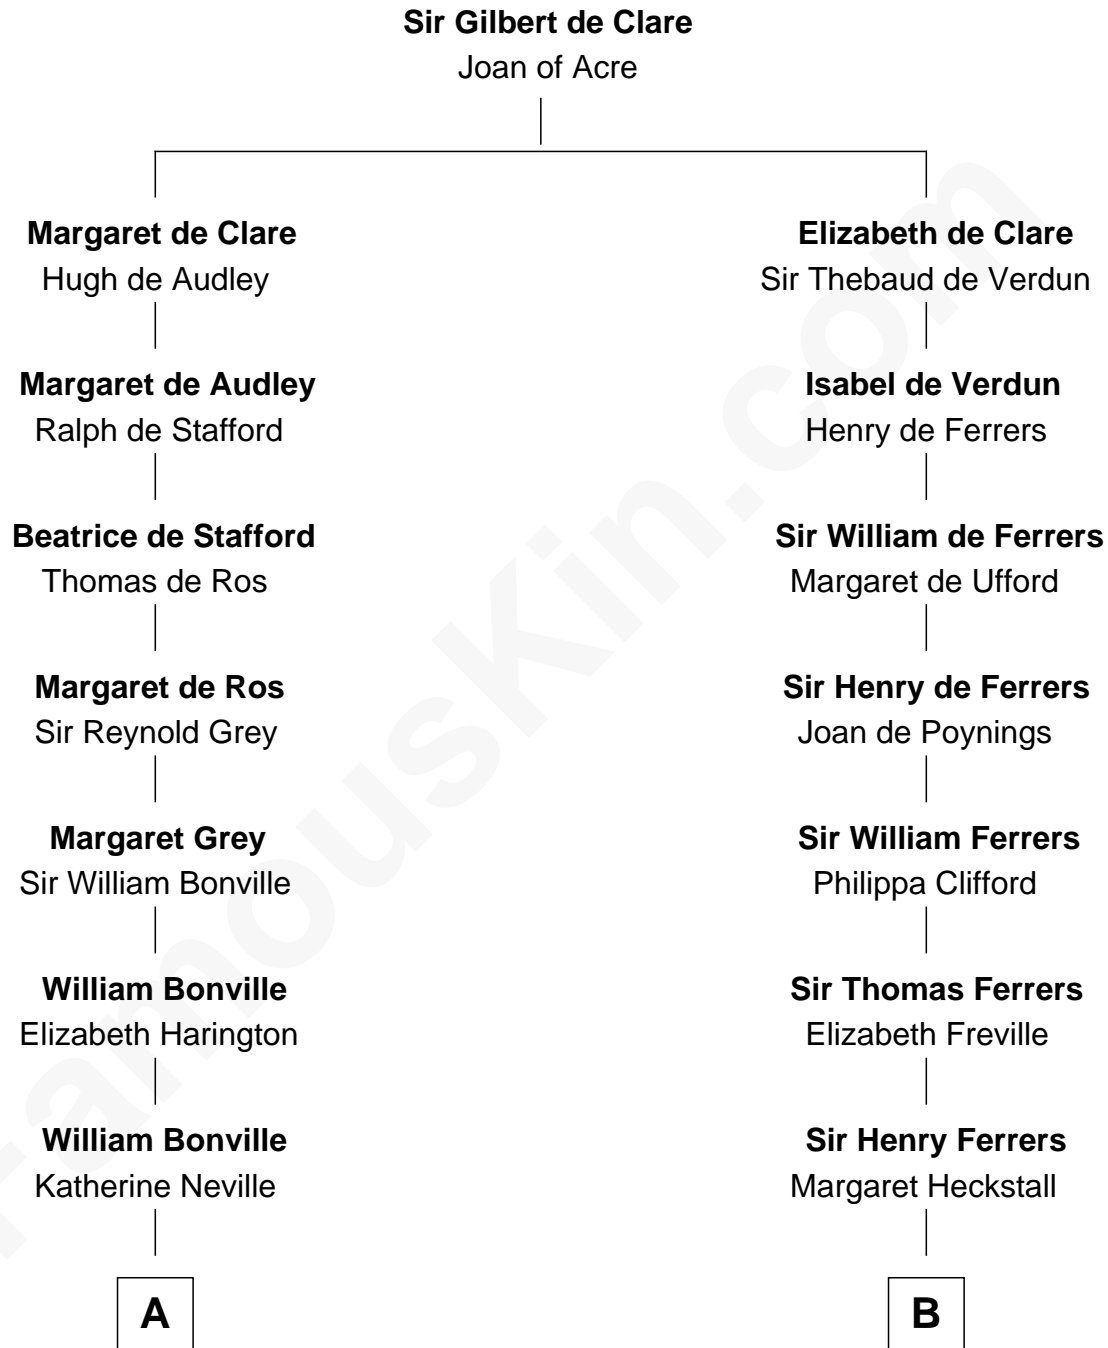

FamousKin.com
Relationship Chart of
Oliver Wendell Holmes, Sr.
American "Fireside" Poet

18th cousin 3 times removed of

John McCain
U.S. Senator from Arizona

C

Sarah Wendell
Rev. Abiel Holmes

Oliver Wendell Holmes, Sr.
American "Fireside" Poet

D

Eliza Geddy Fenner
James Vaulx

James Junius Vaulx
Margaret Garside

Katherine Davey Vaulx
Adm. John Sidney McCain

Adm. John Sidney McCain
Roberta Wright

John McCain
U.S. Senator from Arizona