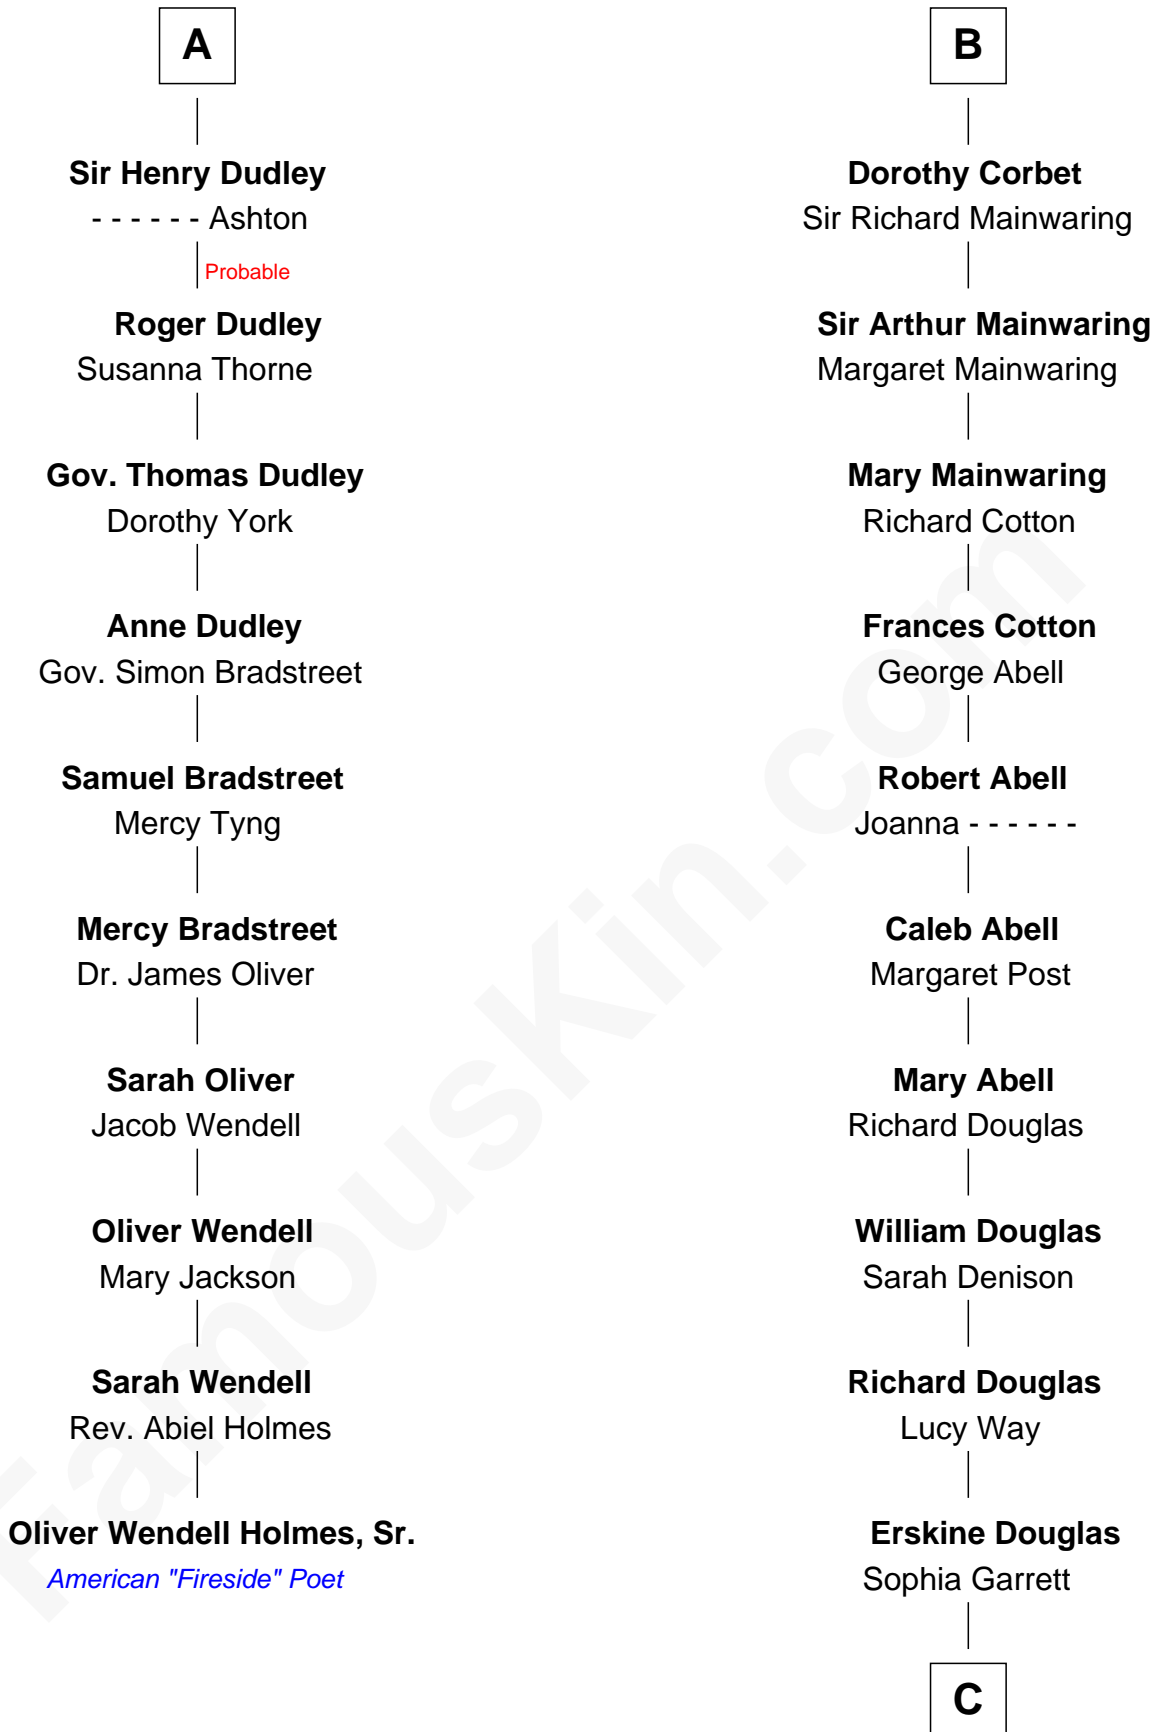

FamousKin.com
Relationship Chart of
Oliver Wendell Holmes, Sr.
American "Fireside" Poet

16th cousin 5 times removed of

Illeana Douglas
TV and Movie Actress

C

Emma Jane Douglas

Col. George Taliaferro Shackelford

Lena Priscilla Shackelford

Edouard Gregory Hesselberg

Melvyn Edouard Hesselberg

Rosalind Hightower

Gregory Hesselberg

Joan Georgescu

Illeana Douglas

TV and Movie Actress