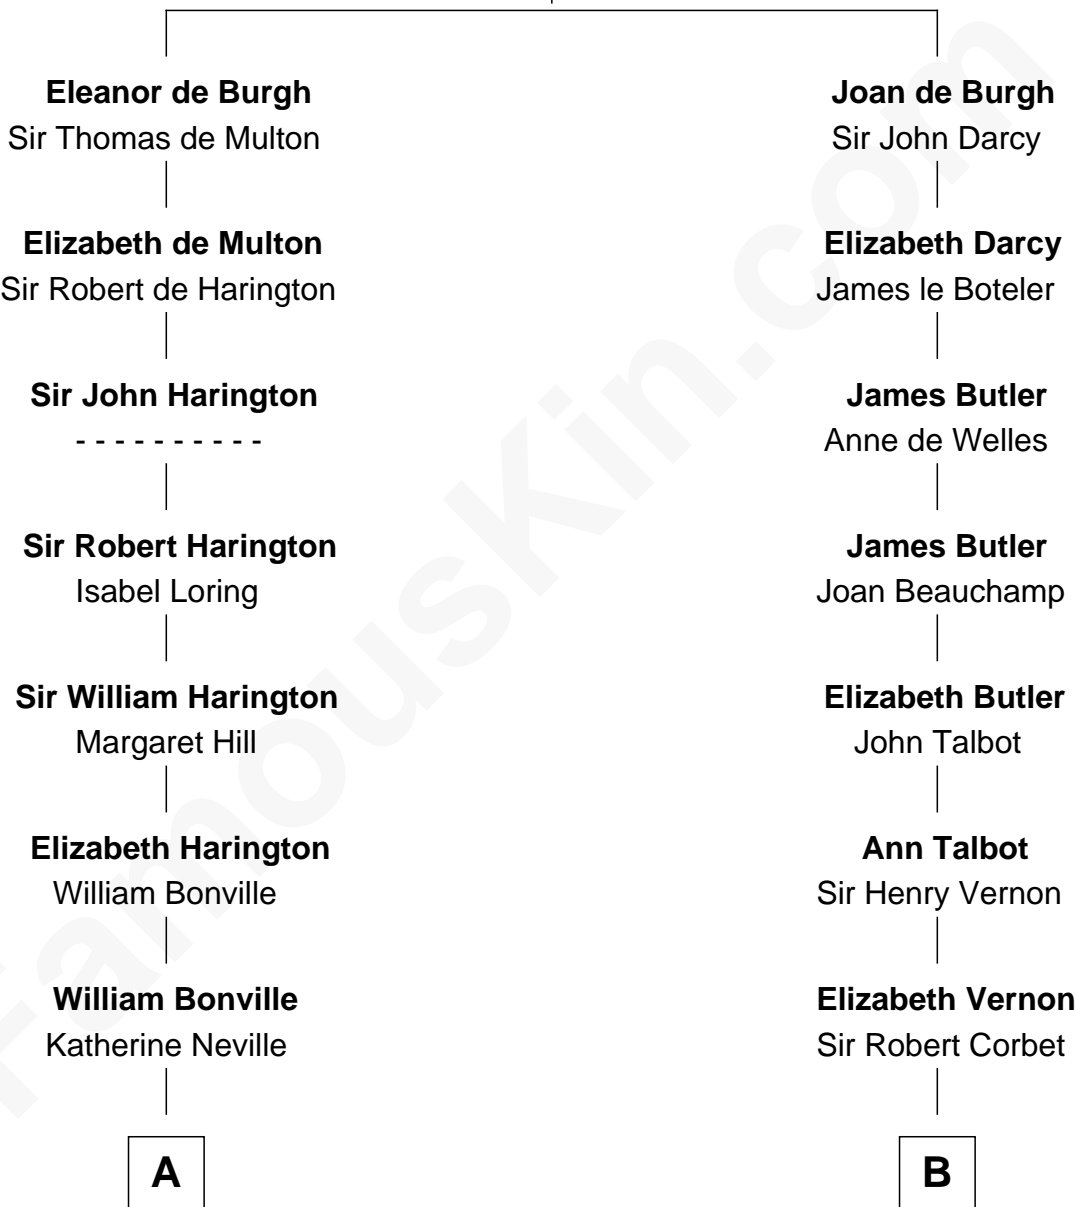

FamousKin.com
Relationship Chart of
Oliver Wendell Holmes, Sr.
American "Fireside" Poet

18th cousin 3 times removed of

Illeana Douglas
TV and Movie Actress

Sir Richard de Burgh
 Margaret - - - - -

C

Sarah Wendell
Rev. Abiel Holmes

Oliver Wendell Holmes, Sr.
American "Fireside" Poet

D

Emma Jane Douglas
Col. George Taliaferro Shackelford

Lena Priscilla Shackelford
Edouard Gregory Hesselberg

Melvyn Edouard Hesselberg
Rosalind Hightower