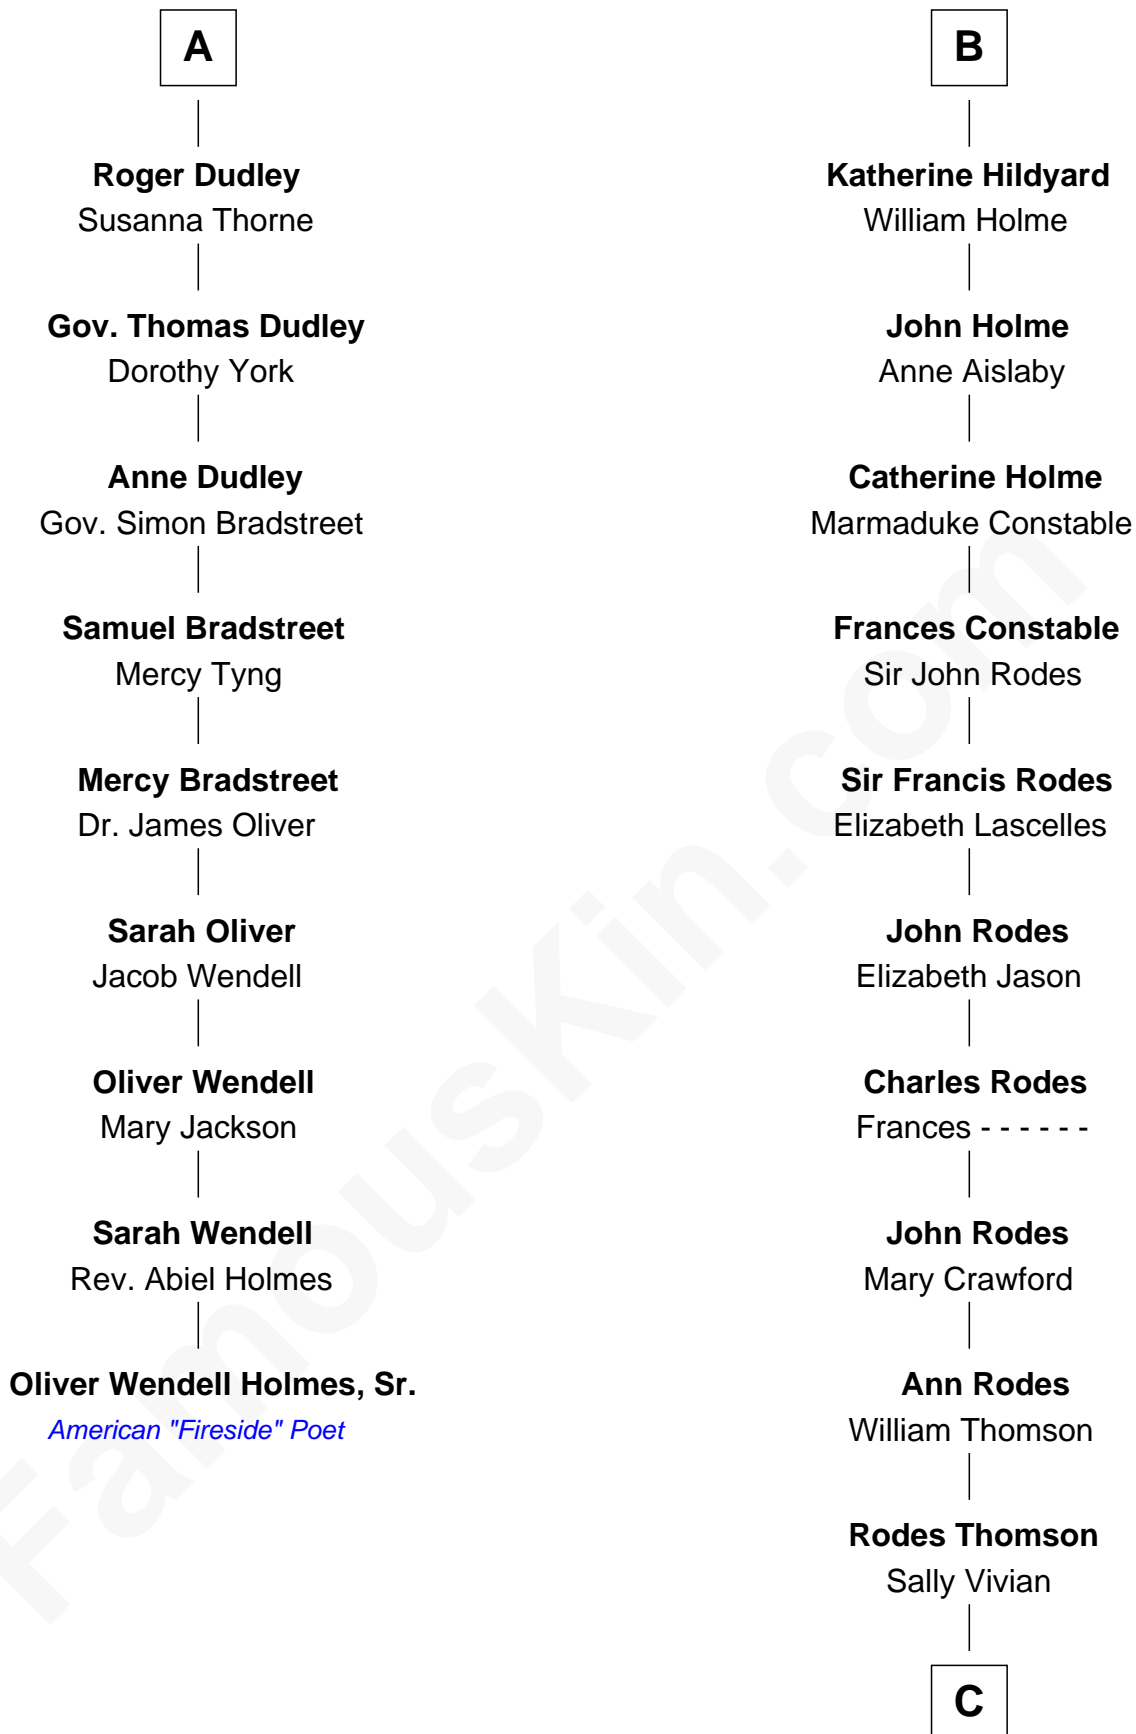

FamousKin.com
Relationship Chart of
Oliver Wendell Holmes, Sr.
American "Fireside" Poet

15th cousin 6 times removed of

Melvyn Douglas
Movie Actor

Edward III, King of England
 Philippa of Hainault

C

Nancy Thomson

Thomas Johnson Garrett

Sophia Garrett

Erskine Douglas

Emma Jane Douglas

Col. George Taliaferro Shackelford

Lena Priscilla Shackelford

Edouard Gregory Hesselberg

Melvyn Douglas