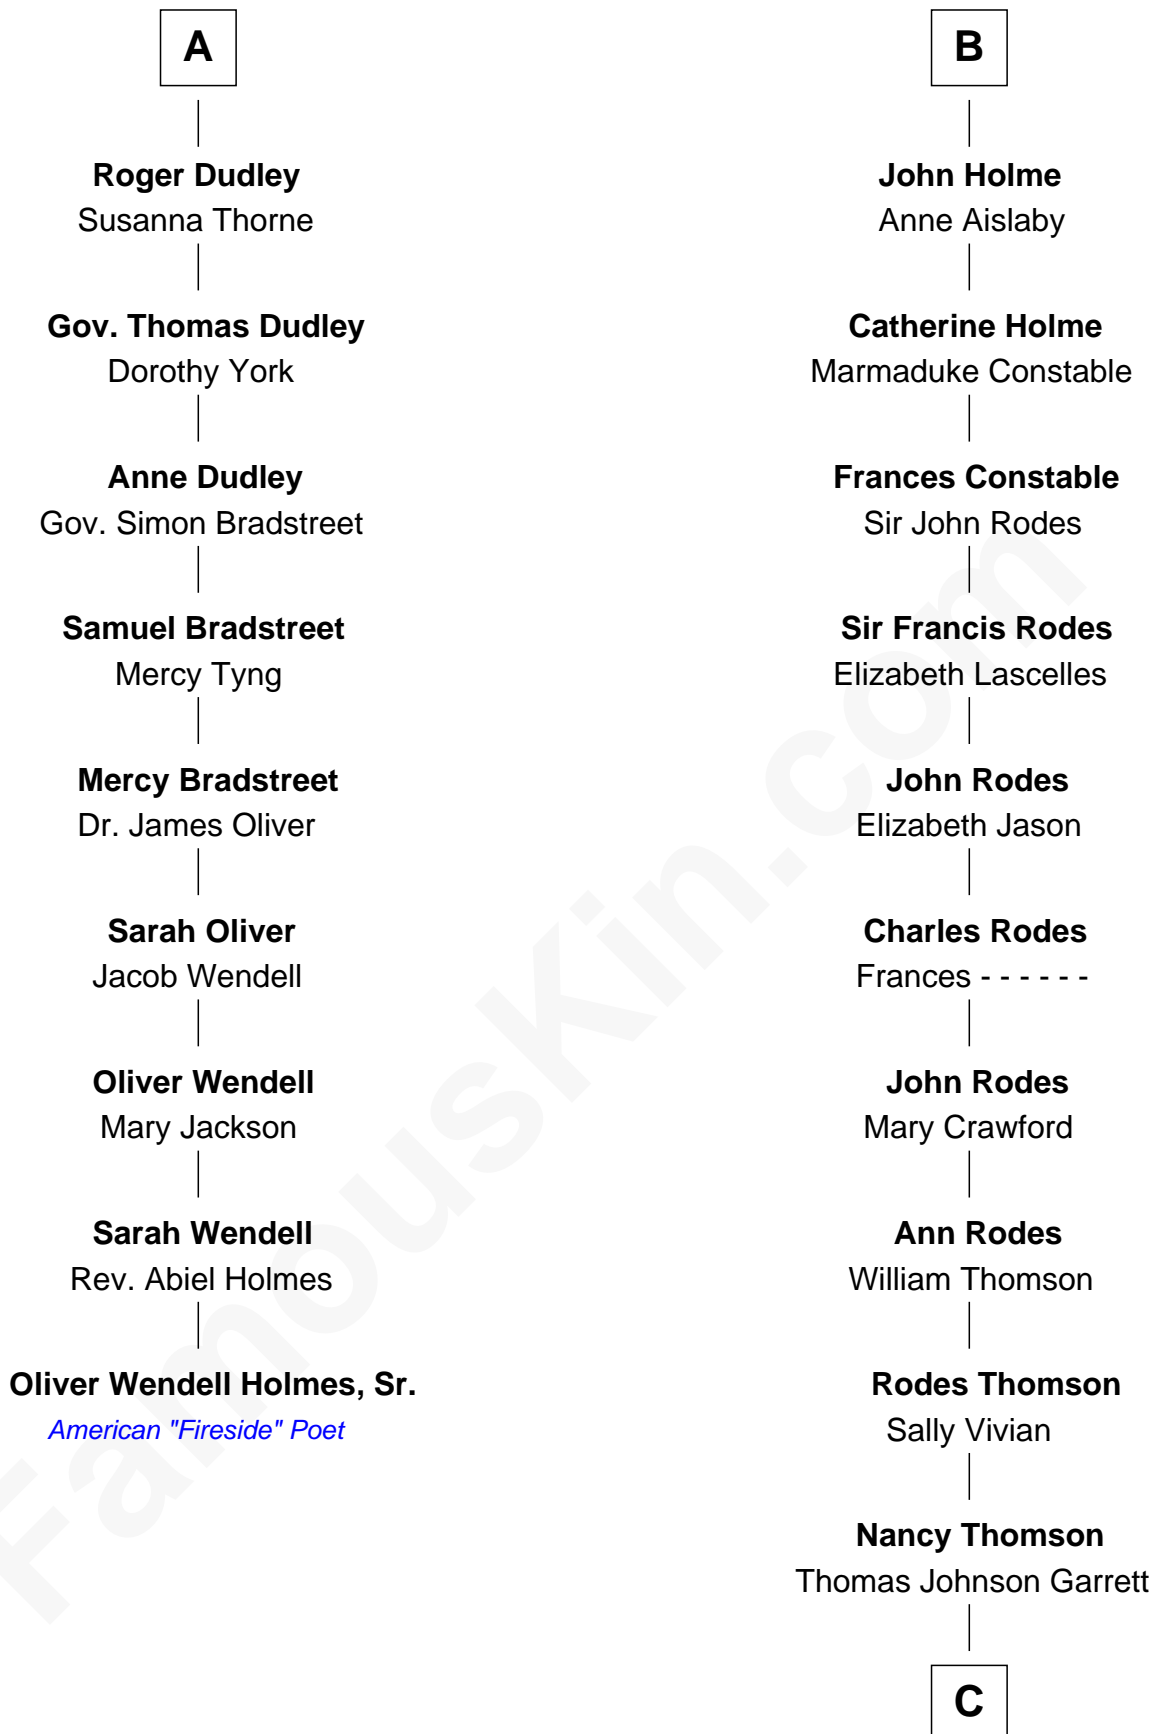

FamousKin.com
Relationship Chart of
Oliver Wendell Holmes, Sr.
American "Fireside" Poet

15th cousin 5 times removed of

Melvyn Douglas
Movie Actor

Sir Ralph de Neville
 Alice de Audley

C

Sophia Garrett

Erskine Douglas

Emma Jane Douglas

Col. George Taliaferro Shackelford

Lena Priscilla Shackelford

Edouard Gregory Hesselberg

Melvyn Douglas

Movie Actor

FamousKin.com