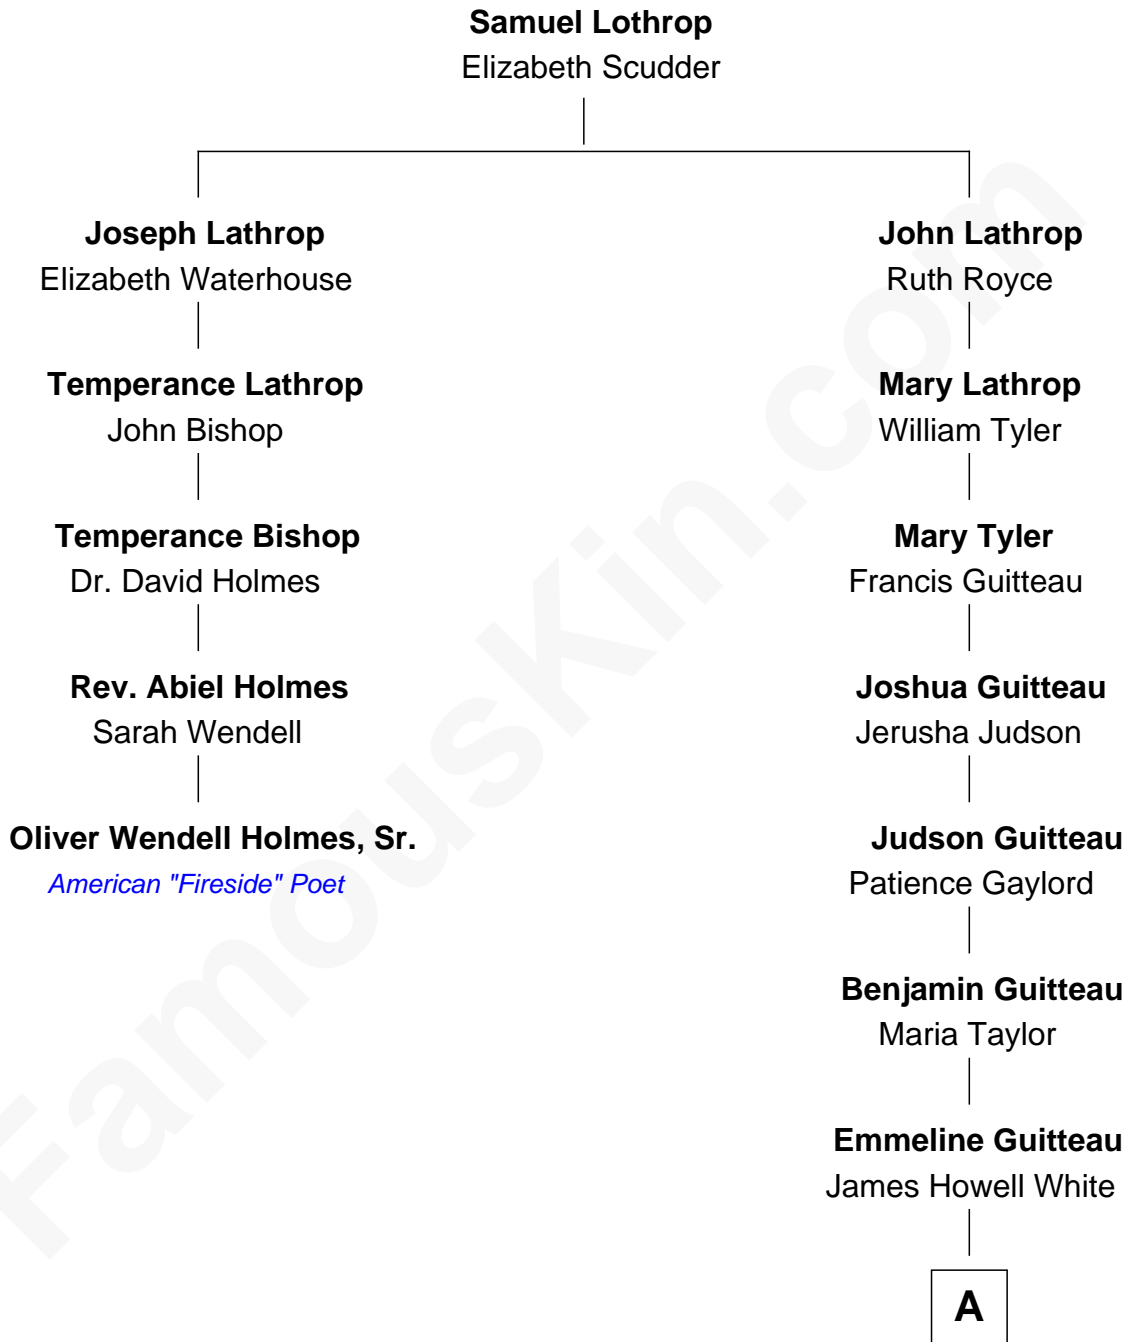

FamousKin.com
Relationship Chart of
Oliver Wendell Holmes, Sr.
American "Fireside" Poet

4th cousin 5 times removed of

Henry A. Wallace
33rd U.S. Vice-President

A

|
Mary Ann Matilda White

John Avery Brodhead

|
Carrie May Brodhead

Henry Cantwell Wallace

|
Henry A. Wallace

33rd U.S. Vice-President

FamousKin.com