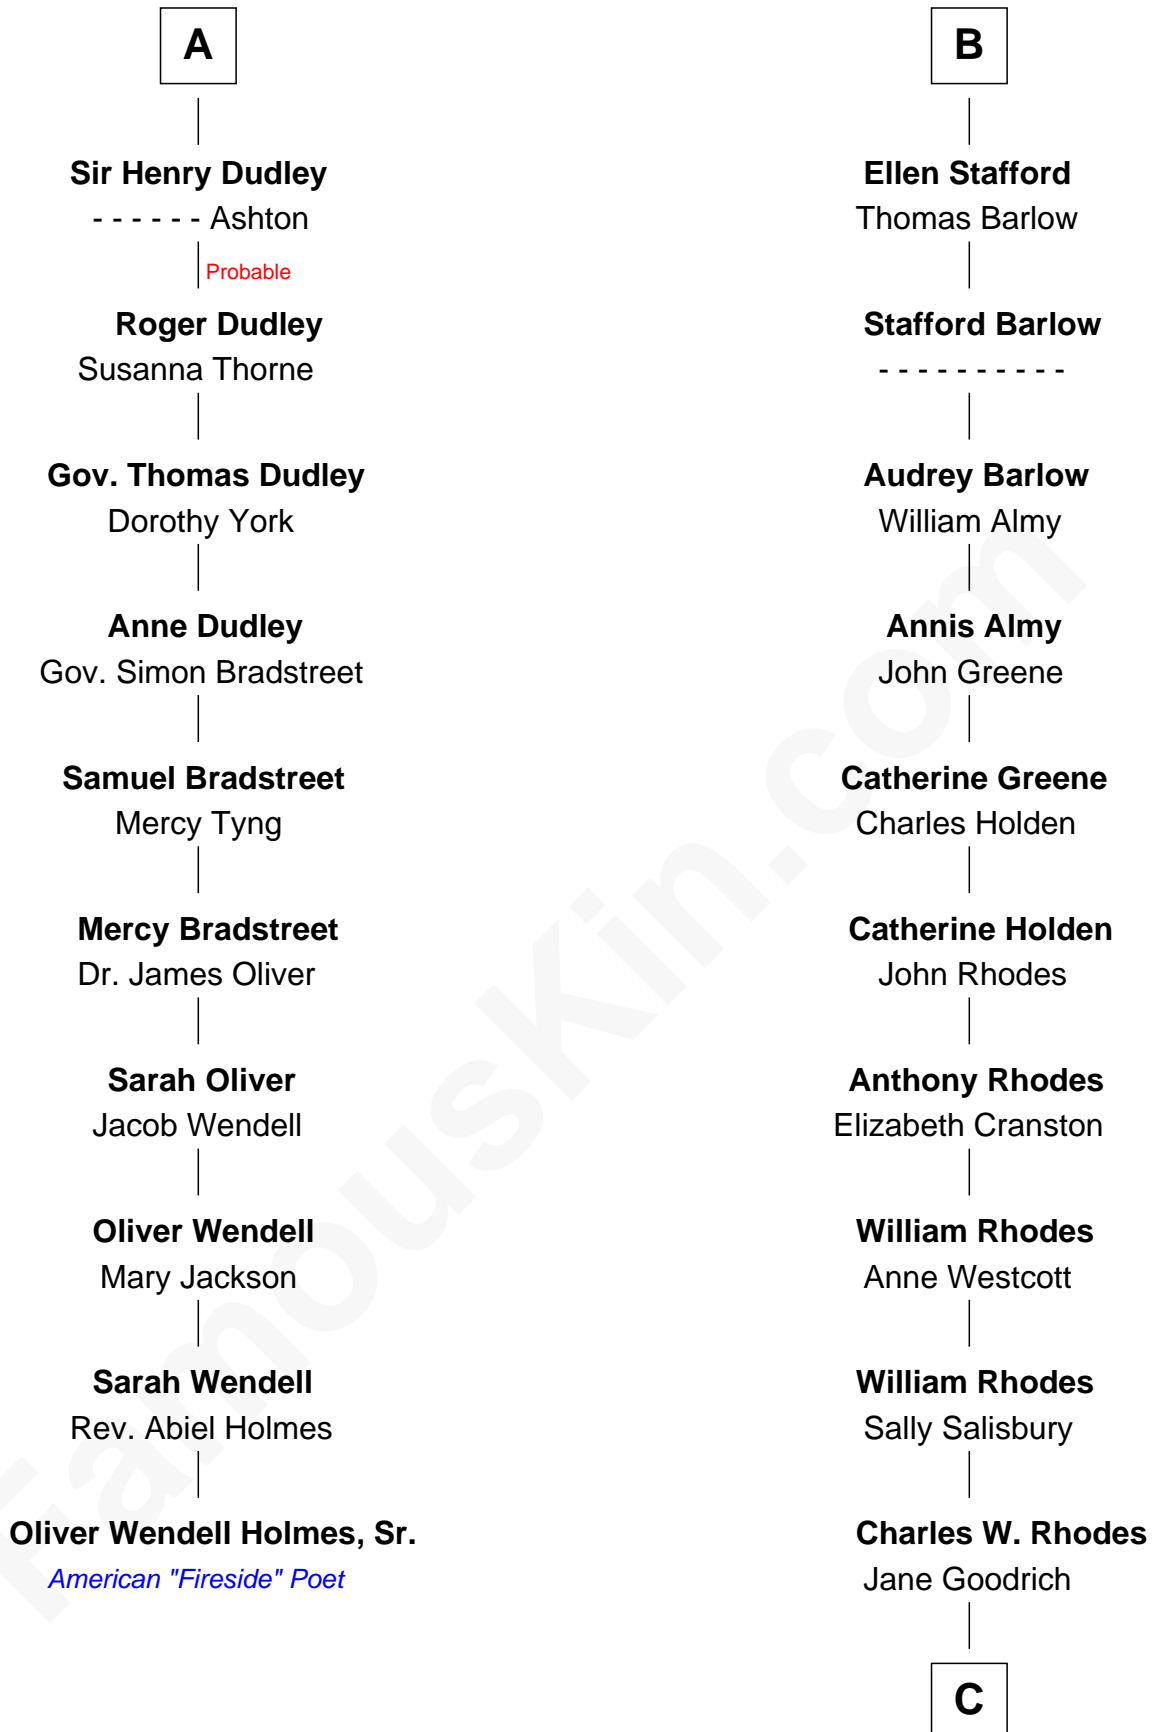

FamousKin.com
Relationship Chart of
Oliver Wendell Holmes, Sr.
American "Fireside" Poet

16th cousin 5 times removed of

Sarah Palin
9th Governor of Alaska

C

Alma Miranda Rhodes

James W. Heath

Charles R. Heath

Alice Adeline Oriel

Charles Francis Heath

Nellie Marie Brandt

Charles Richard Heath

Sarah Sheeran

Sarah Palin

9th Governor of Alaska