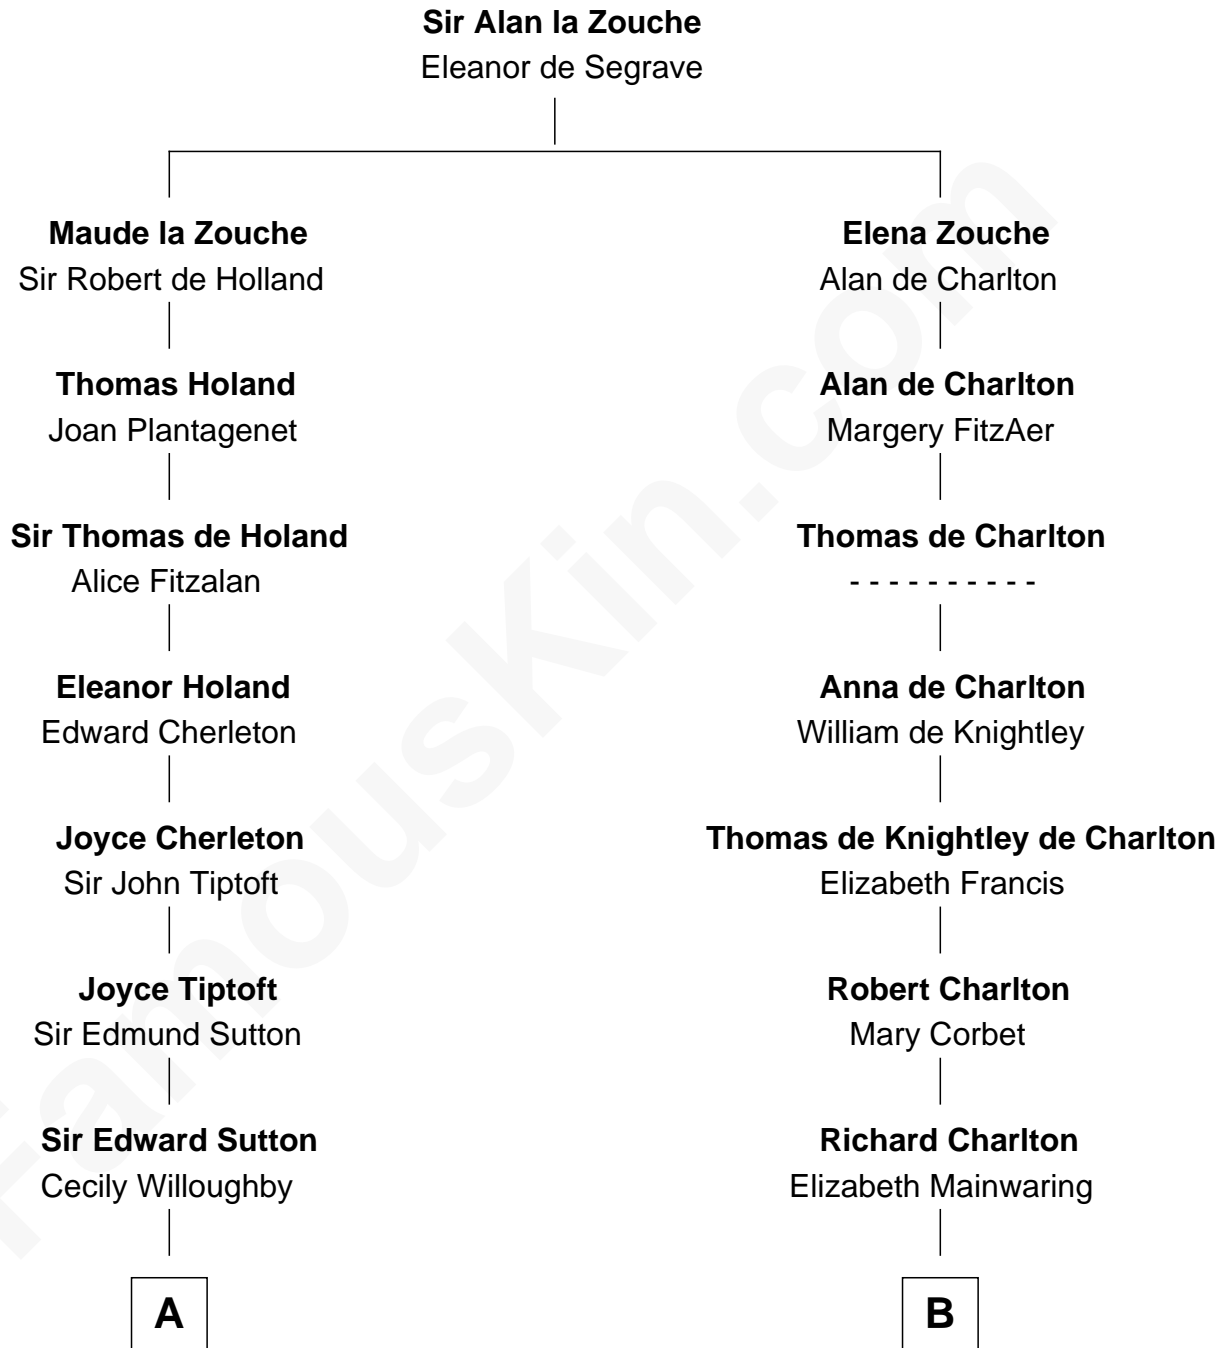

FamousKin.com
Relationship Chart of
Oliver Wendell Holmes, Sr.
American "Fireside" Poet

17th cousin 4 times removed of

Sarah Palin
9th Governor of Alaska

C

Thomas S. Ruddock

Maria Nancy Newell

May Belle Ruddock

Henry Charles Brandt

Nellie Marie Brandt

Charles Francis Heath

Charles Richard Heath

Sarah Sheeran

Sarah Palin

9th Governor of Alaska