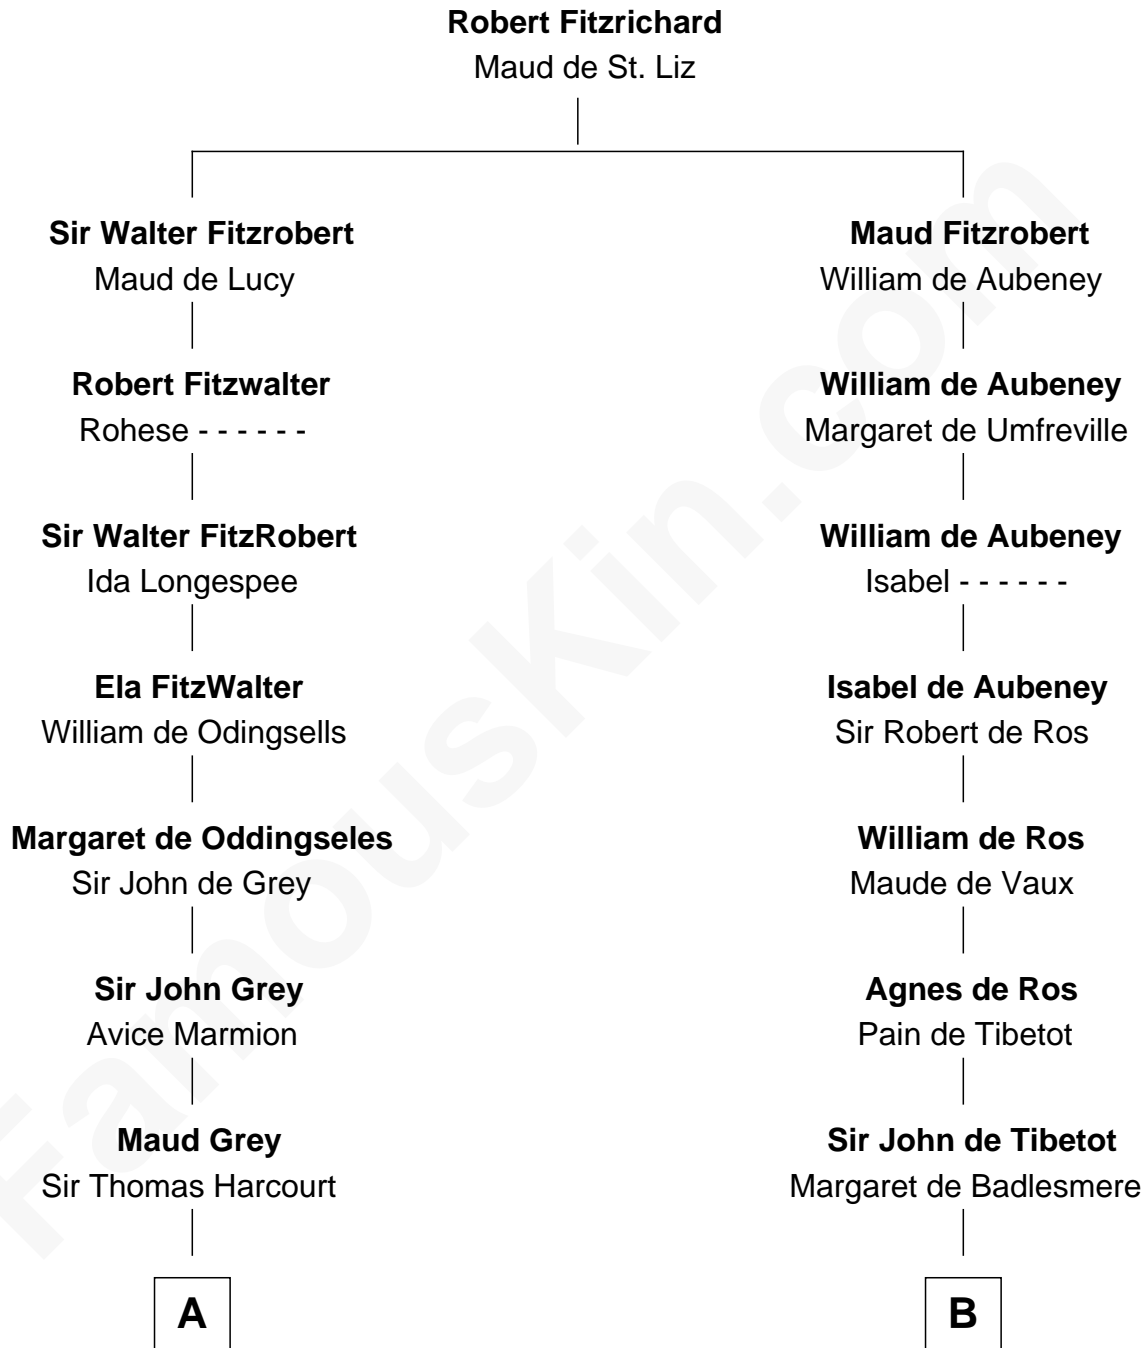

FamousKin.com
Relationship Chart of
Oliver Wendell Holmes, Sr.
American "Fireside" Poet

21st cousin of

Thomas Jefferson

3rd U.S. President and Signer of the Declaration of Independence

C

Mercy Bradstreet

Dr. James Oliver

Sarah Oliver

Jacob Wendell

Oliver Wendell

Mary Jackson

Sarah Wendell

Rev. Abiel Holmes

Oliver Wendell Holmes, Sr.

American "Fireside" Poet