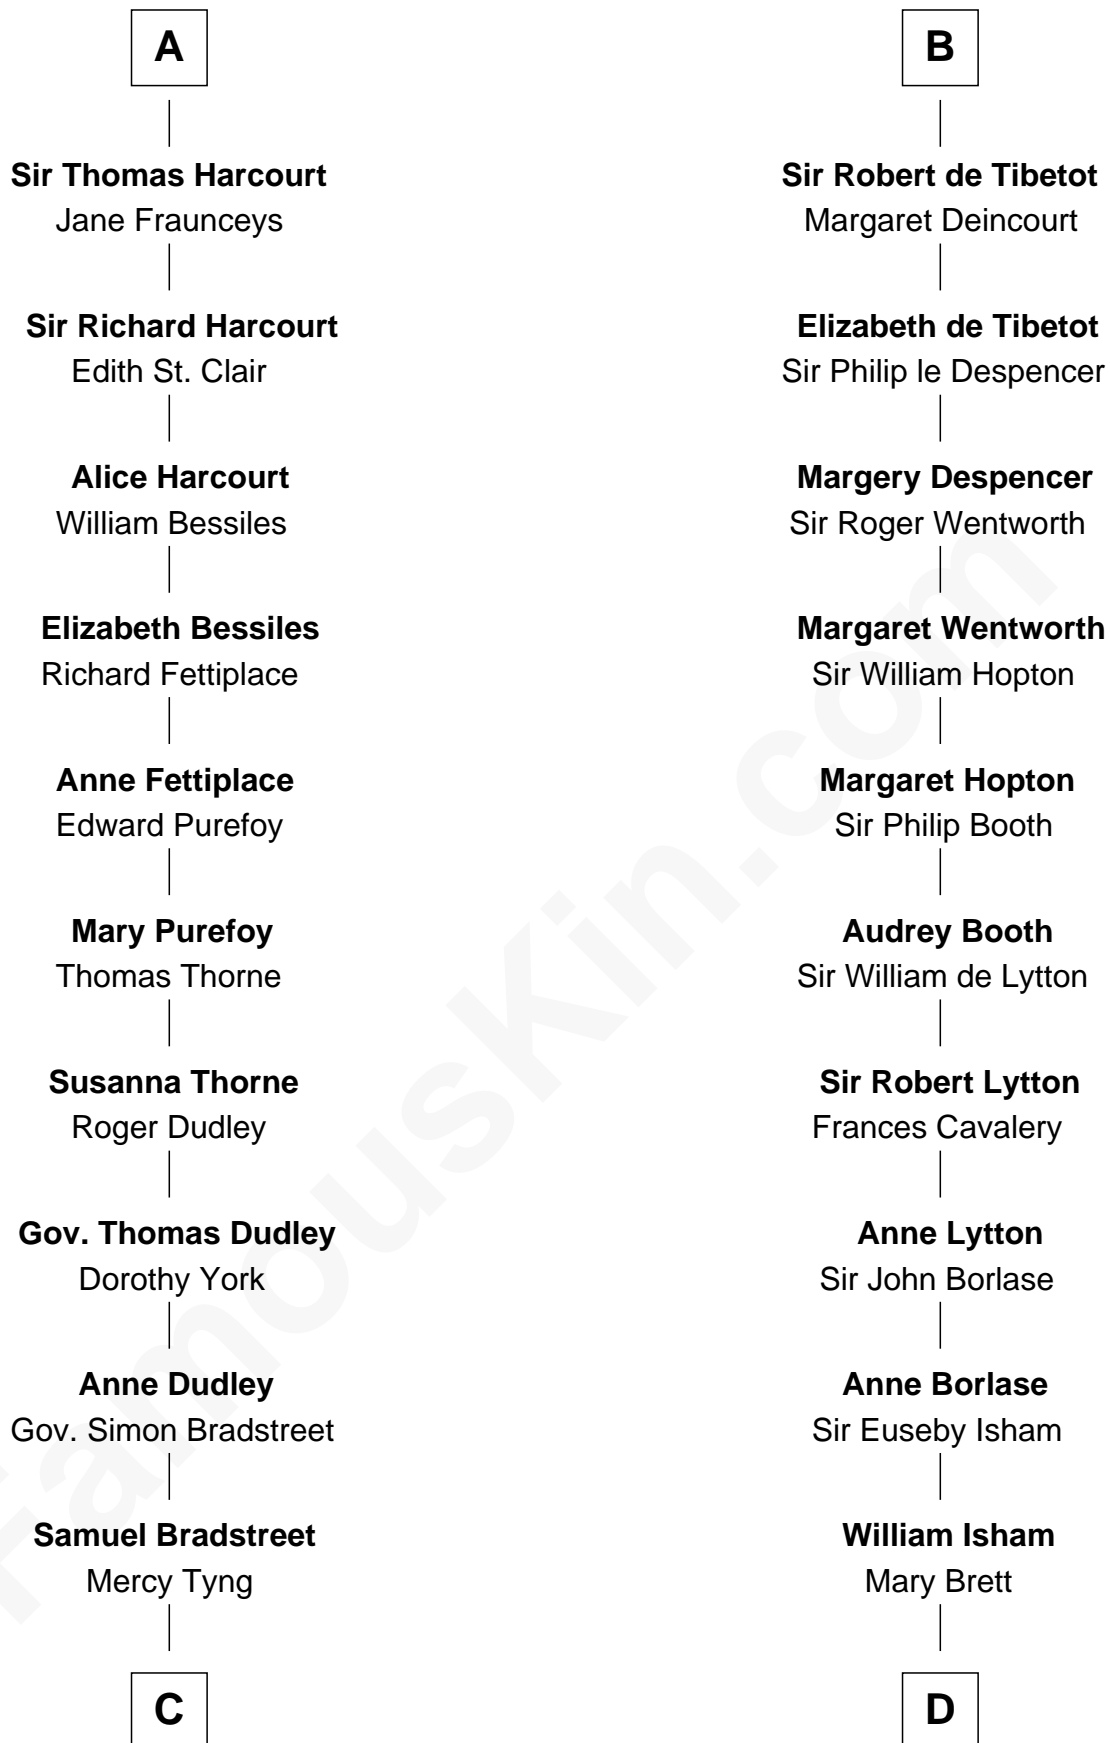

FamousKin.com
Relationship Chart of
Oliver Wendell Holmes, Sr.
American "Fireside" Poet

21st cousin of

Thomas Jefferson

3rd U.S. President and Signer of the Declaration of Independence

C

Mercy Bradstreet

Dr. James Oliver