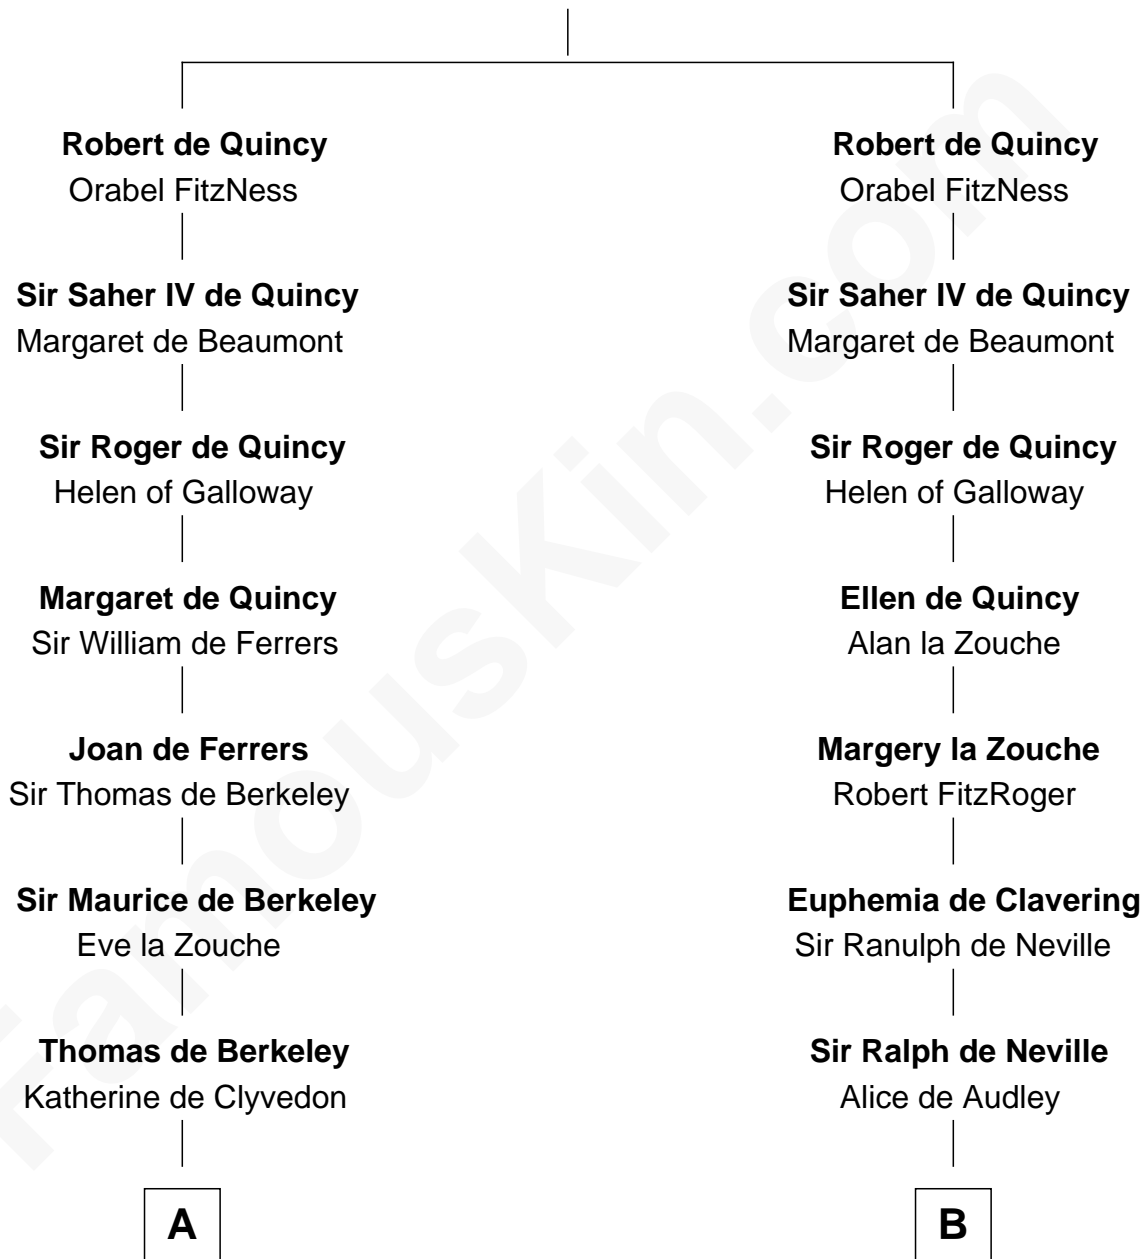

**FamousKin.com**  
**Relationship Chart of**  
**Oliver Wendell Holmes, Sr.**  
*American "Fireside" Poet*

20th cousin 1 time removed of

**Thomas Jefferson**

*3rd U.S. President and Signer of the Declaration of Independence*

**Saher I de Quincy**  
 Maud de St. Liz

**C**

**Mercy Bradstreet**

Dr. James Oliver

**Sarah Oliver**

Jacob Wendell

**Oliver Wendell**

Mary Jackson