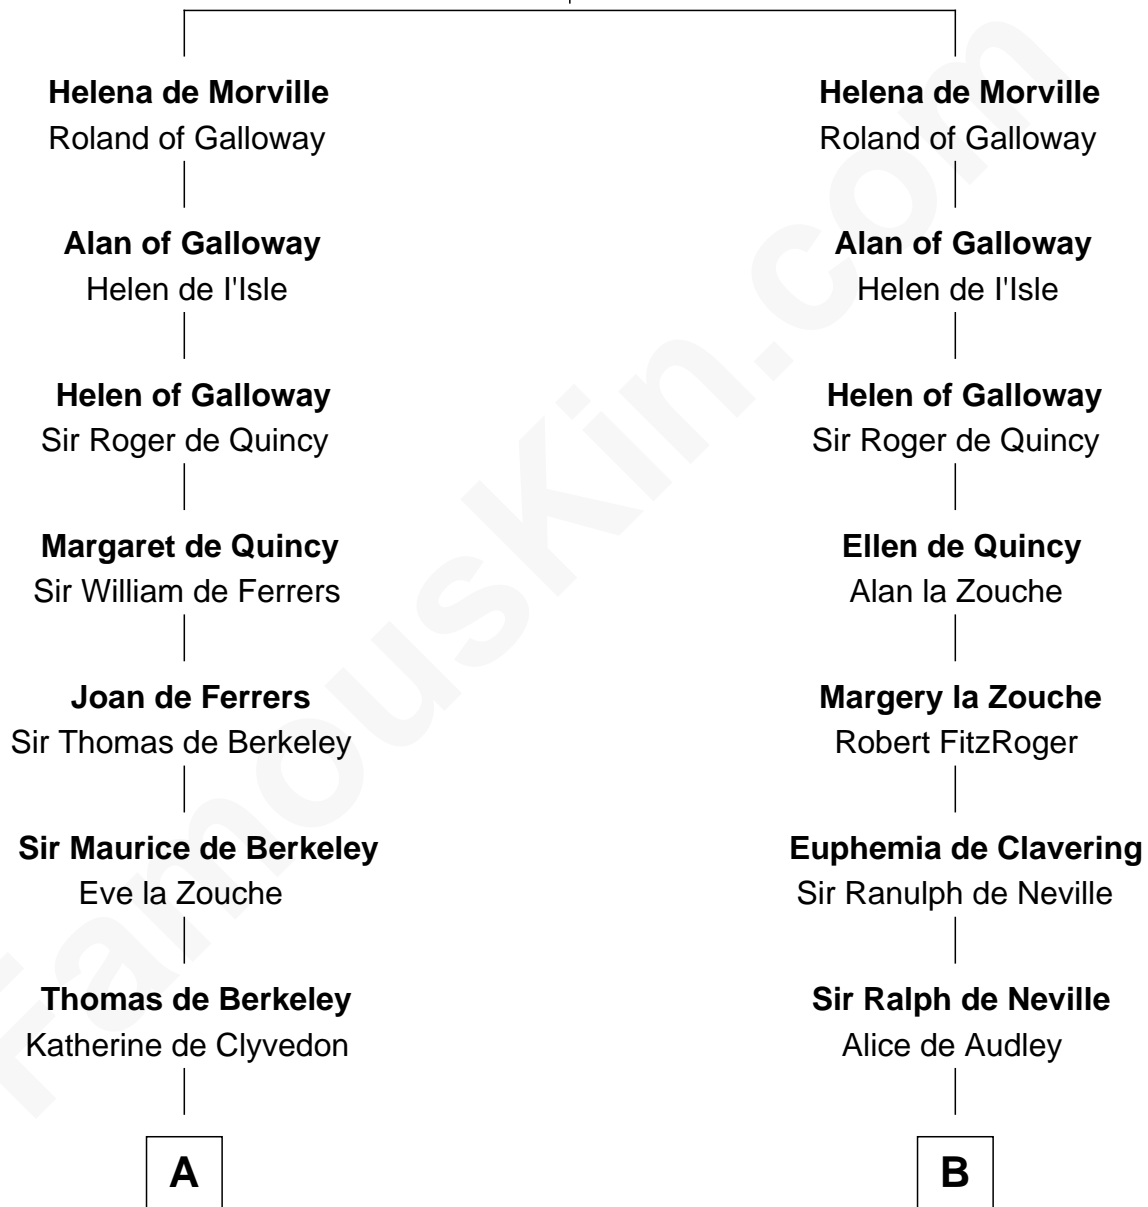

FamousKin.com
Relationship Chart of
Oliver Wendell Holmes, Sr.
American "Fireside" Poet

20th cousin 1 time removed of

Thomas Jefferson

3rd U.S. President and Signer of the Declaration of Independence

Richard de Morville
 Avice of Lancaster

C

Mercy Bradstreet

Dr. James Oliver

Sarah Oliver

Jacob Wendell

Oliver Wendell

Mary Jackson

Sarah Wendell