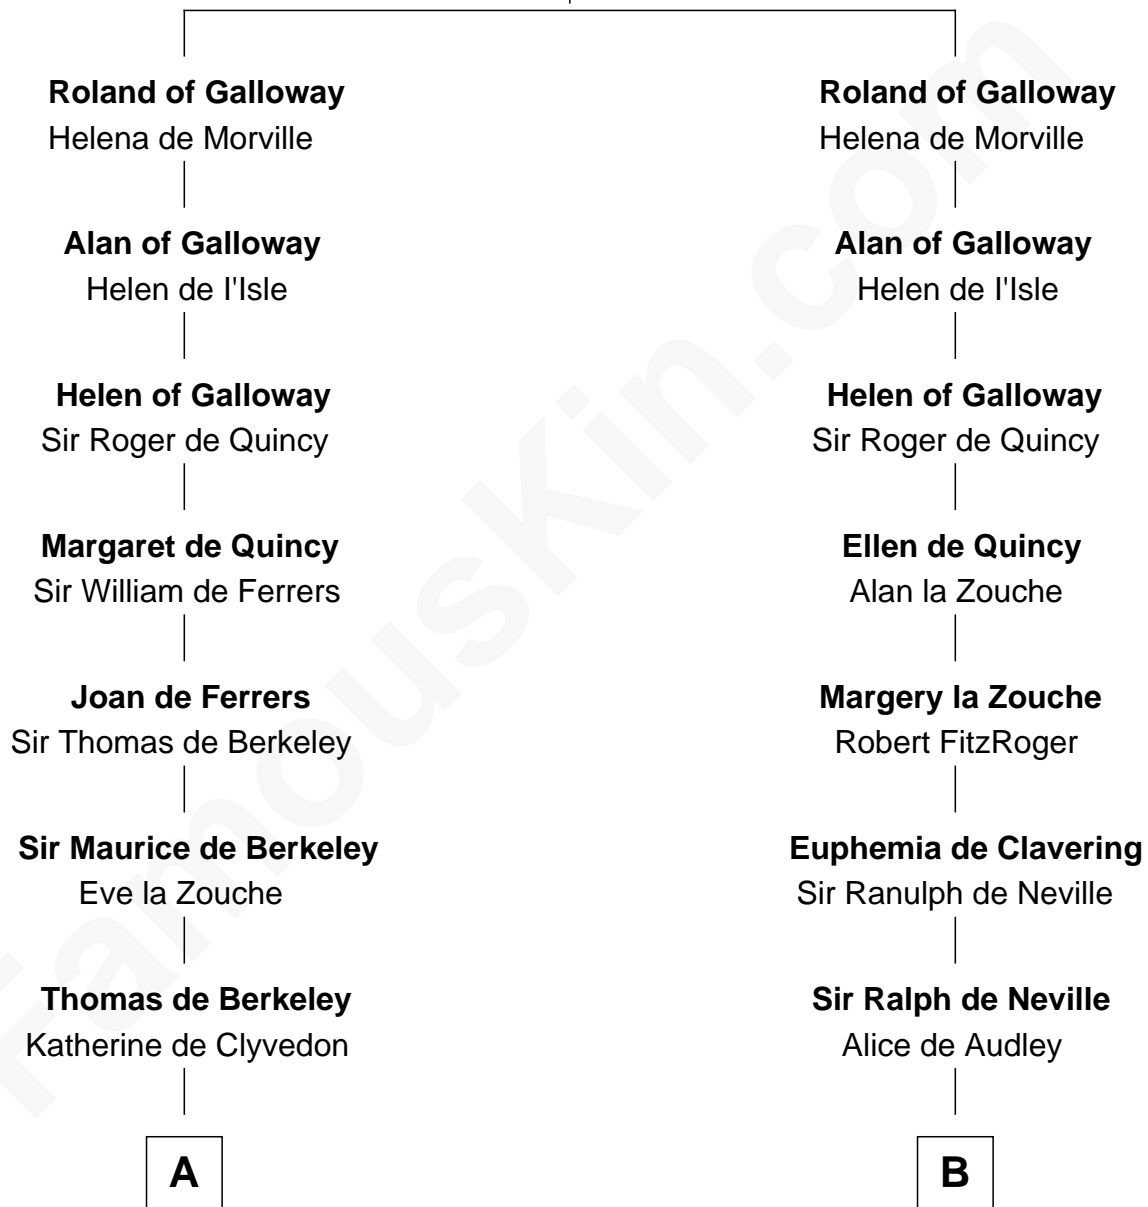

**FamousKin.com**  
**Relationship Chart of**  
**Oliver Wendell Holmes, Sr.**  
*American "Fireside" Poet*

20th cousin 1 time removed of

**Thomas Jefferson**

*3rd U.S. President and Signer of the Declaration of Independence*

**Uhtred of Galloway**

Gunnild of Dunbar

**C**

**Mercy Bradstreet**

Dr. James Oliver

**Sarah Oliver**

Jacob Wendell

**Oliver Wendell**