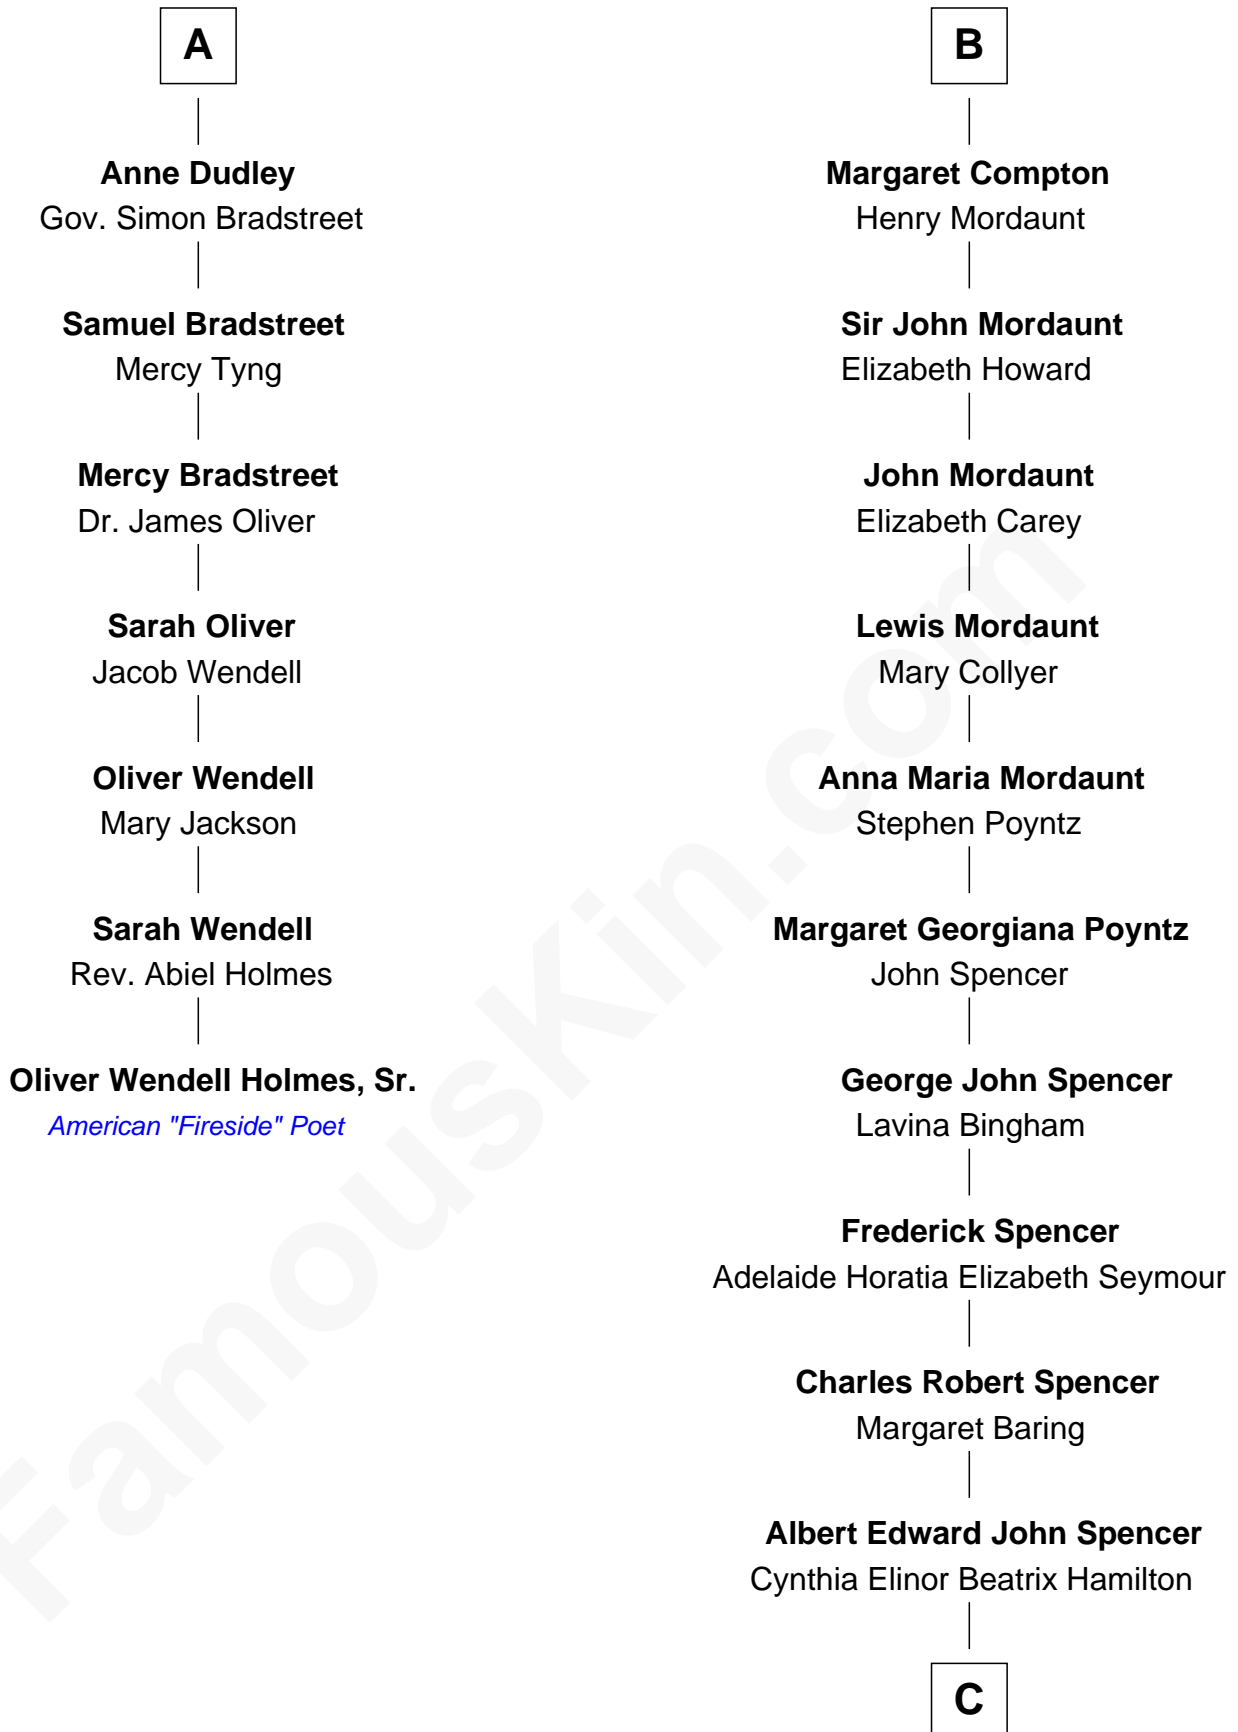

FamousKin.com
Relationship Chart of
Oliver Wendell Holmes, Sr.
American "Fireside" Poet

13th cousin 5 times removed of

Princess Diana
Princess of Wales

C

Edward John Spencer
Frances Ruth Burke Roche

Princess Diana
Princess of Wales