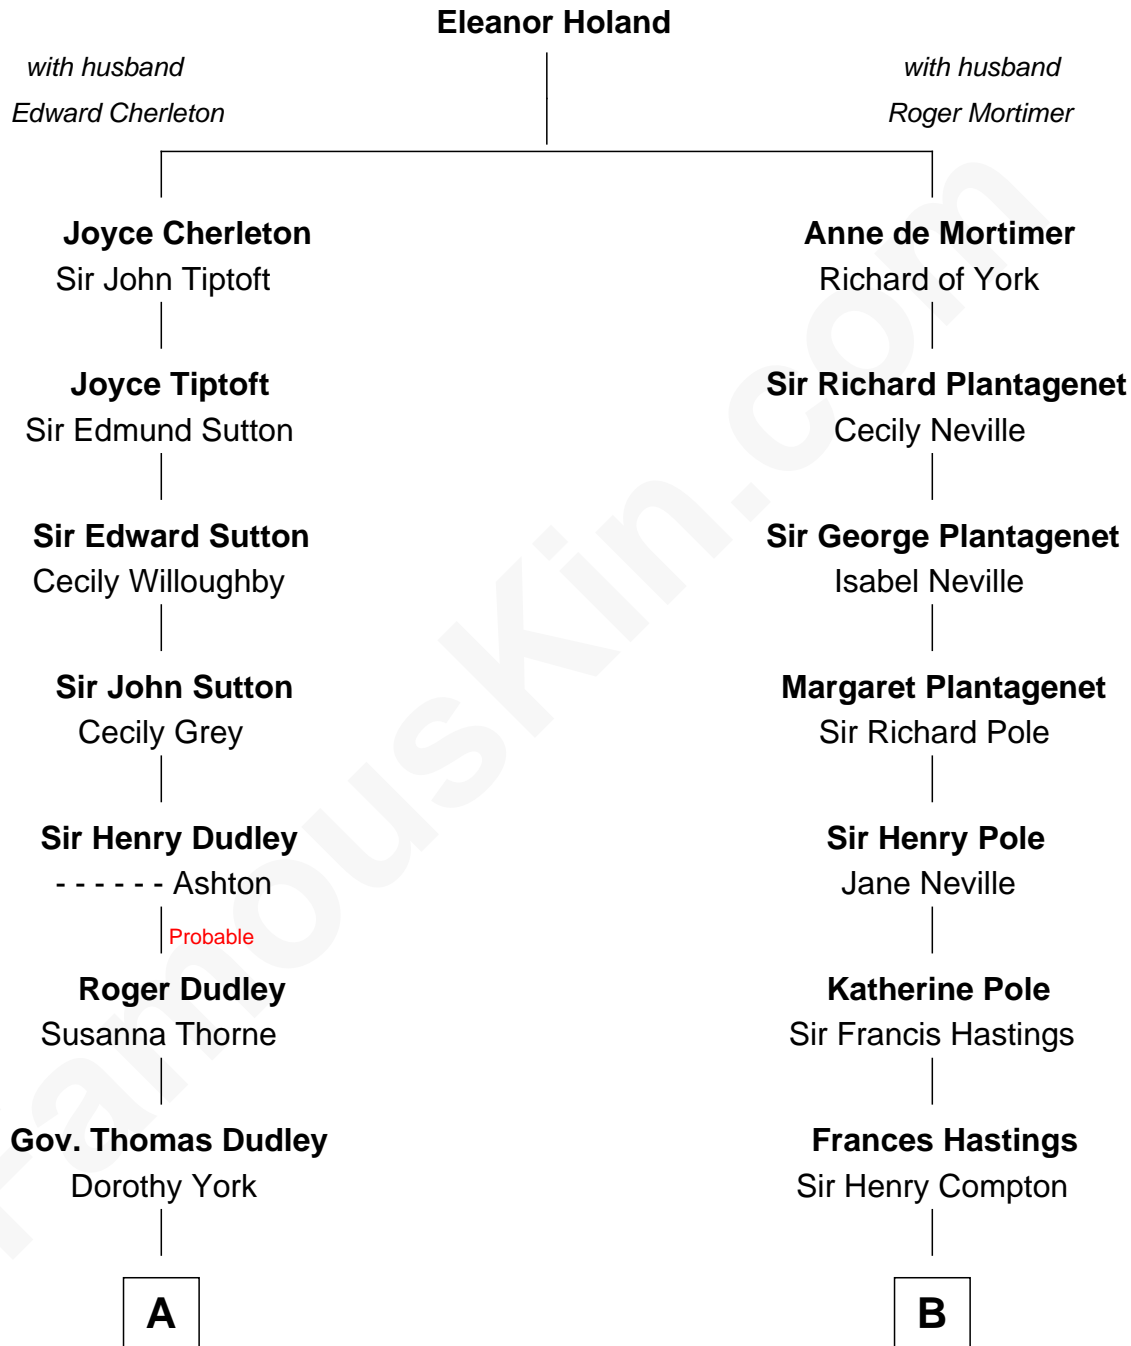

FamousKin.com
Relationship Chart of
Oliver Wendell Holmes, Sr.
American "Fireside" Poet

13th cousin 5 times removed of

Princess Diana
Princess of Wales

C

Edward John Spencer
Frances Ruth Burke Roche

Princess Diana
Princess of Wales

FamousKin.com