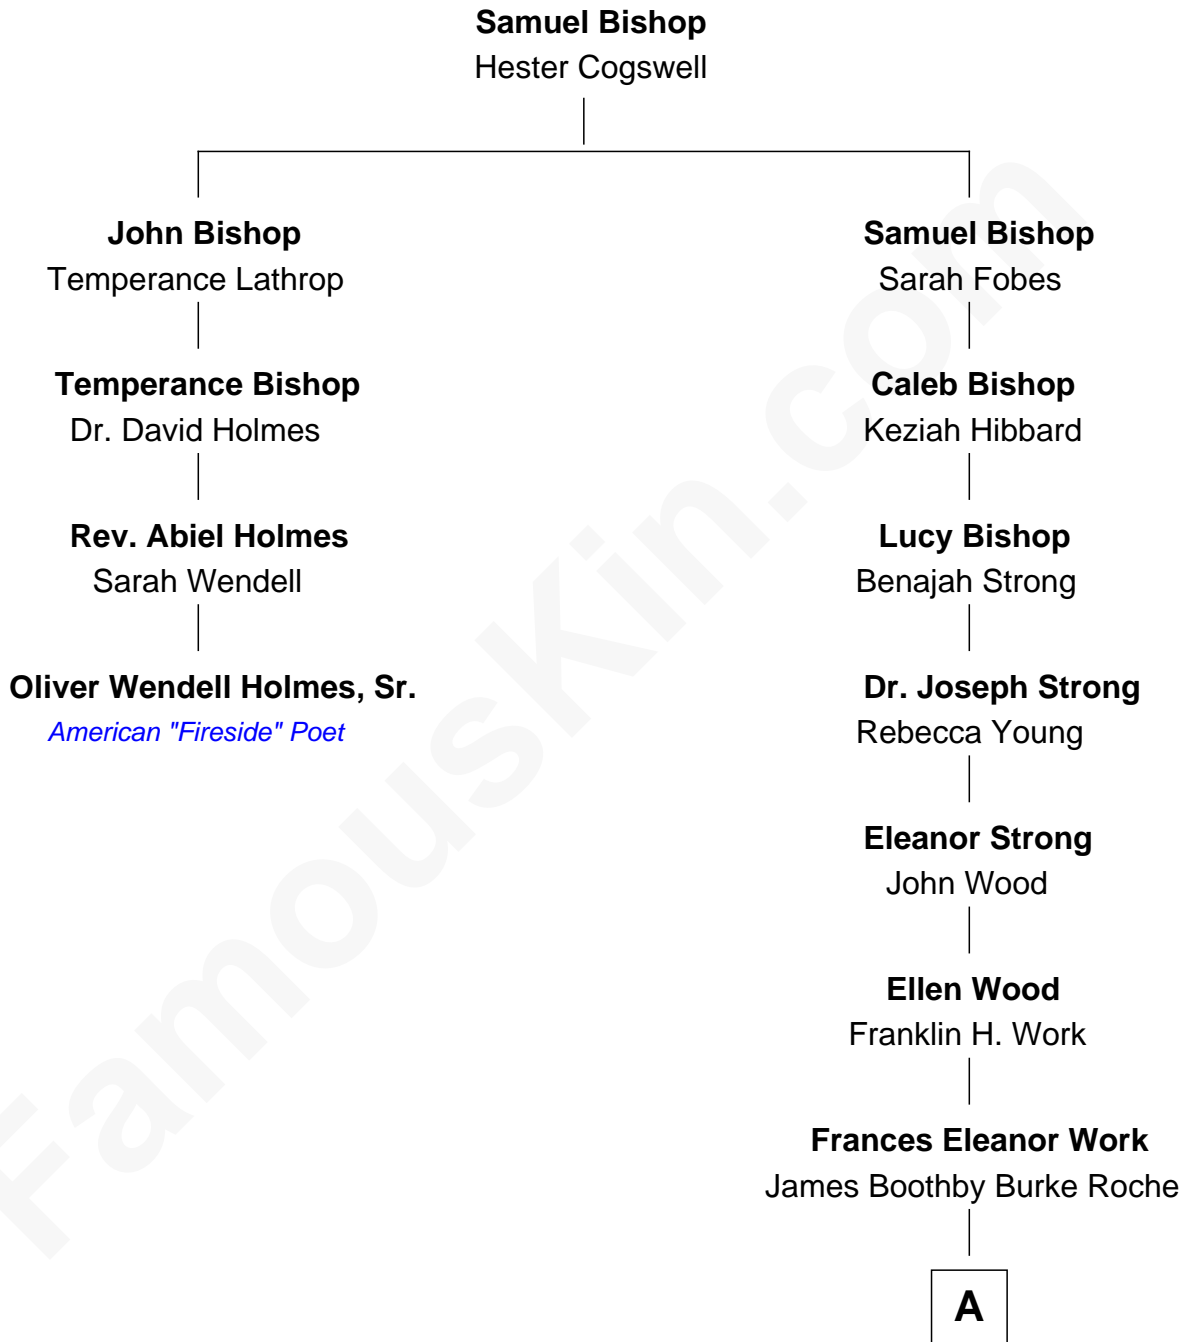

FamousKin.com
Relationship Chart of
Oliver Wendell Holmes, Sr.
American "Fireside" Poet

3rd cousin 6 times removed of

Princess Diana
Princess of Wales

A

Edmund Maurice Burke Roche

Ruth Sylvia Gill

Frances Ruth Burke Roche

Edward John Spencer

Princess Diana

Princess of Wales

FamousKin.com