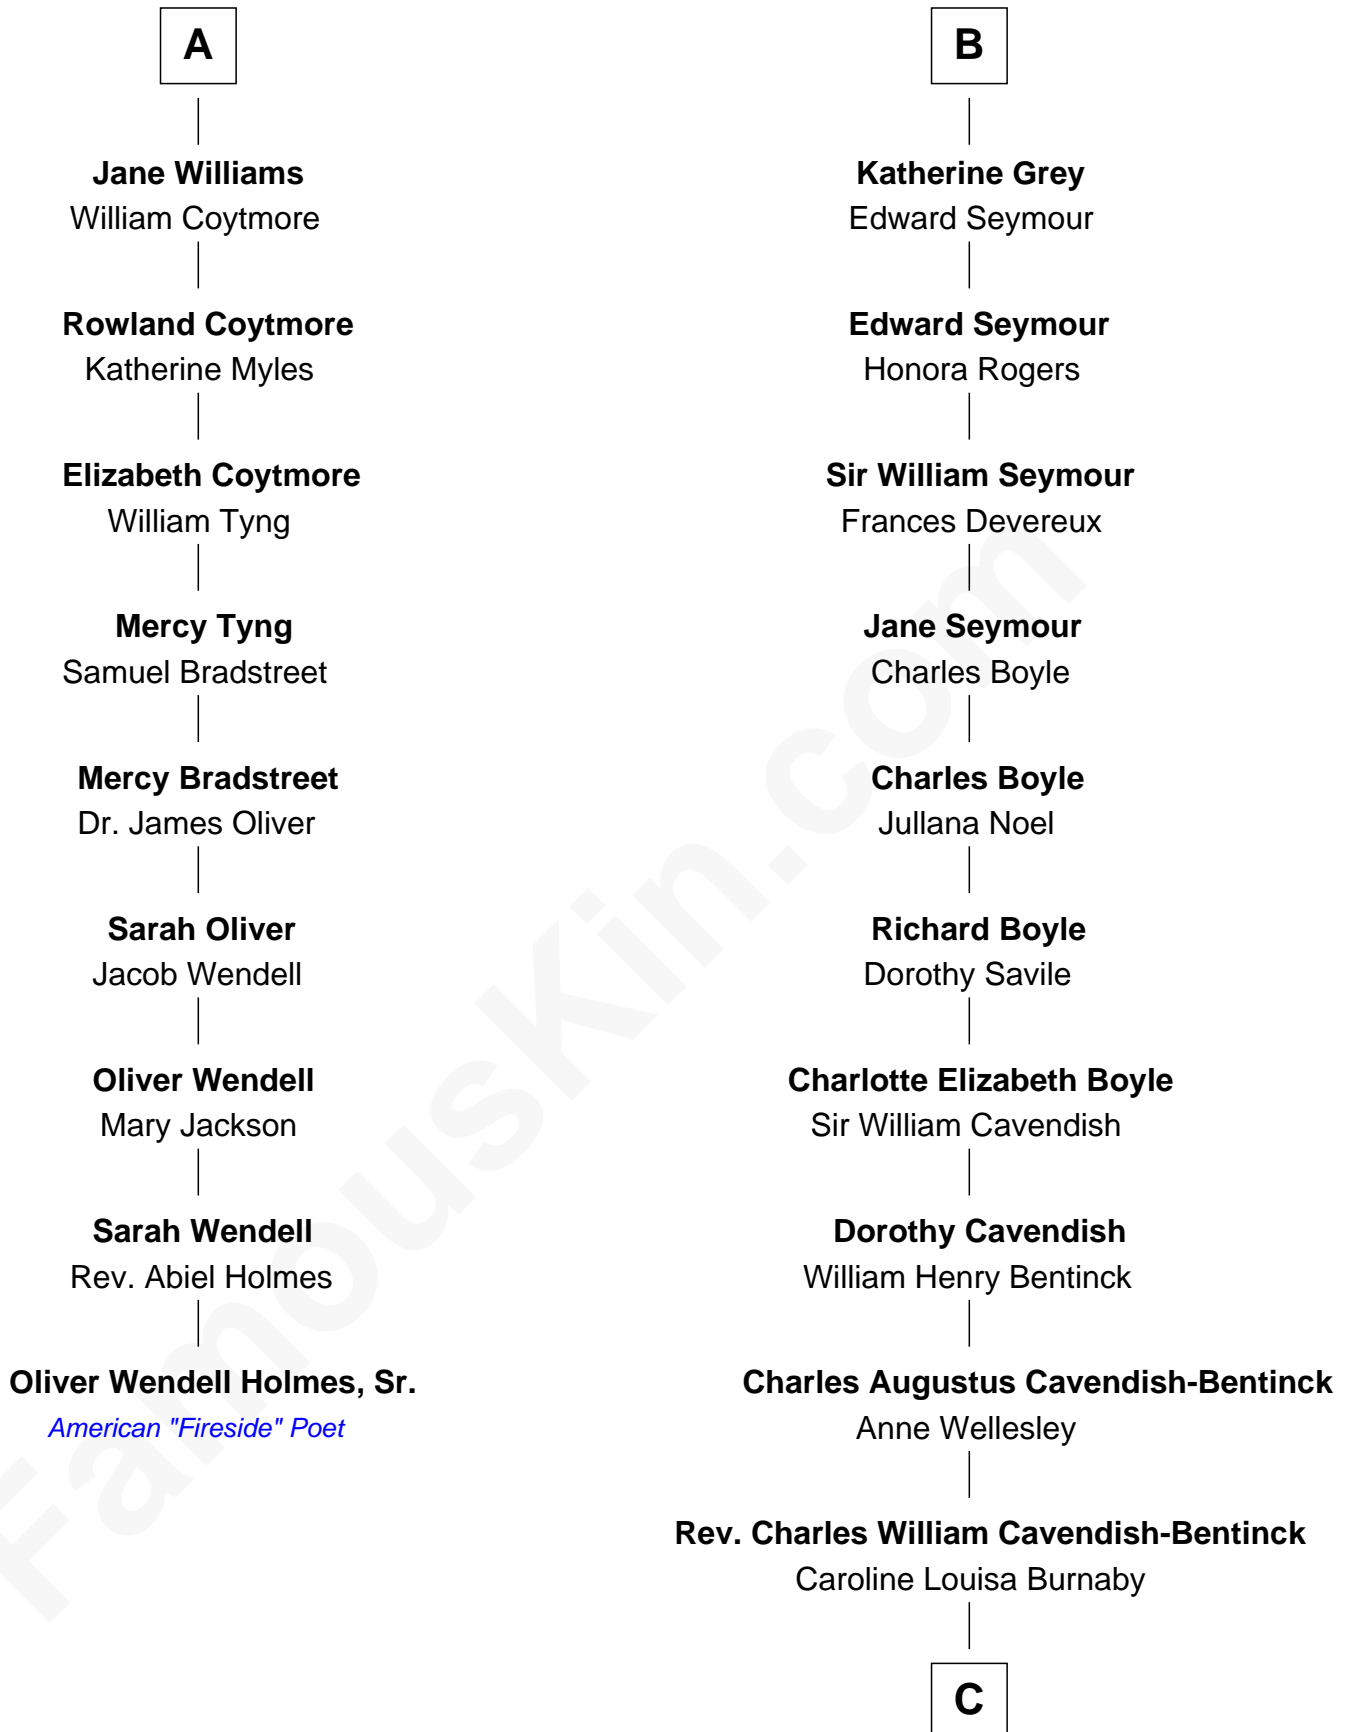

FamousKin.com
Relationship Chart of
Oliver Wendell Holmes, Sr.
American "Fireside" Poet

15th cousin 6 times removed of
Prince William
Prince of Wales

Goronwy ap Ednyfed

C

Cecilia Nina Cavendish-Bentinck

Claude George Bowes-Lyon

Elizabeth Bowes-Lyon

George VI, King of the United Kingdom

Elizabeth II, Queen of the United Kingdom

Prince Philip of Edinburgh

Charles III, King of the United Kingdom

Princess Diana Frances Spencer

Prince William