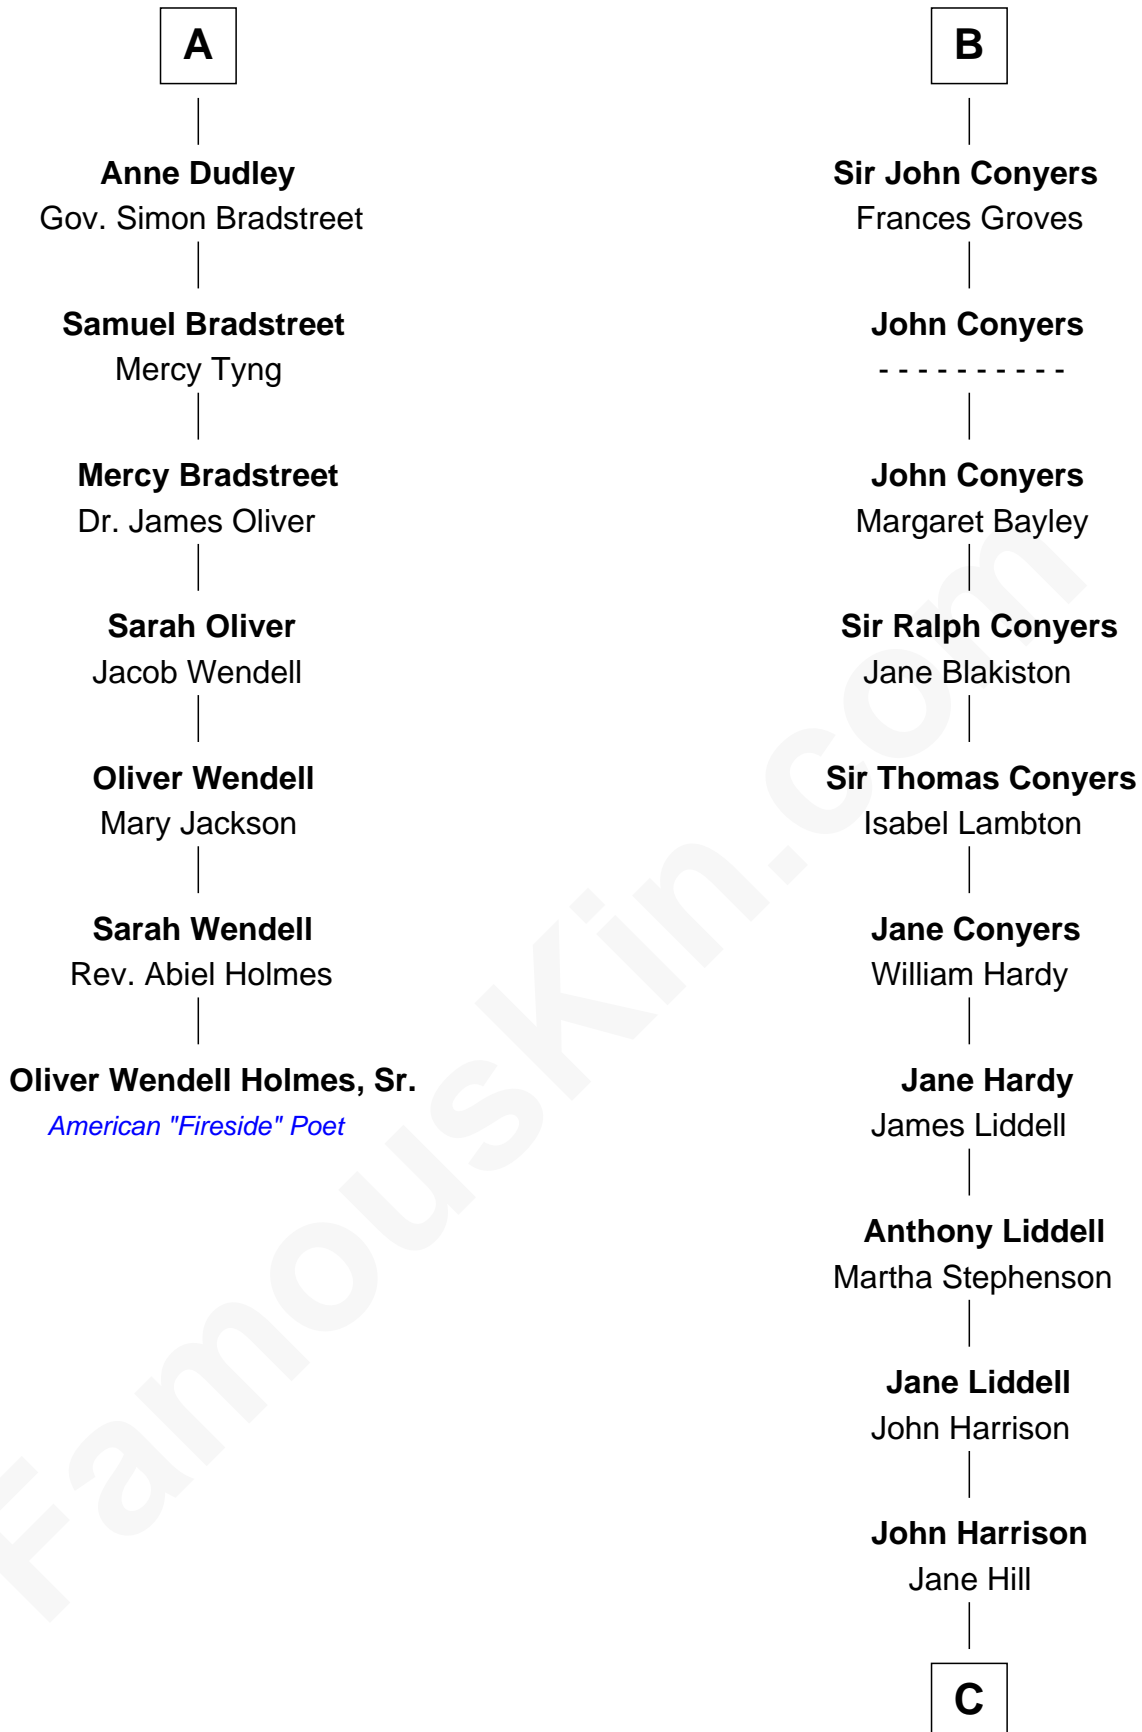

FamousKin.com
Relationship Chart of
Oliver Wendell Holmes, Sr.
American "Fireside" Poet

13th cousin 7 times removed of

Catherine Middleton
Princess of Wales

C

Thomas Harrison

Elizabeth Mary Temple

Dorothy Harrison

Ronald John James Goldsmith

Carole Elizabeth Goldsmith

Michael Francis Middleton

Catherine Middleton

Princess of Wales