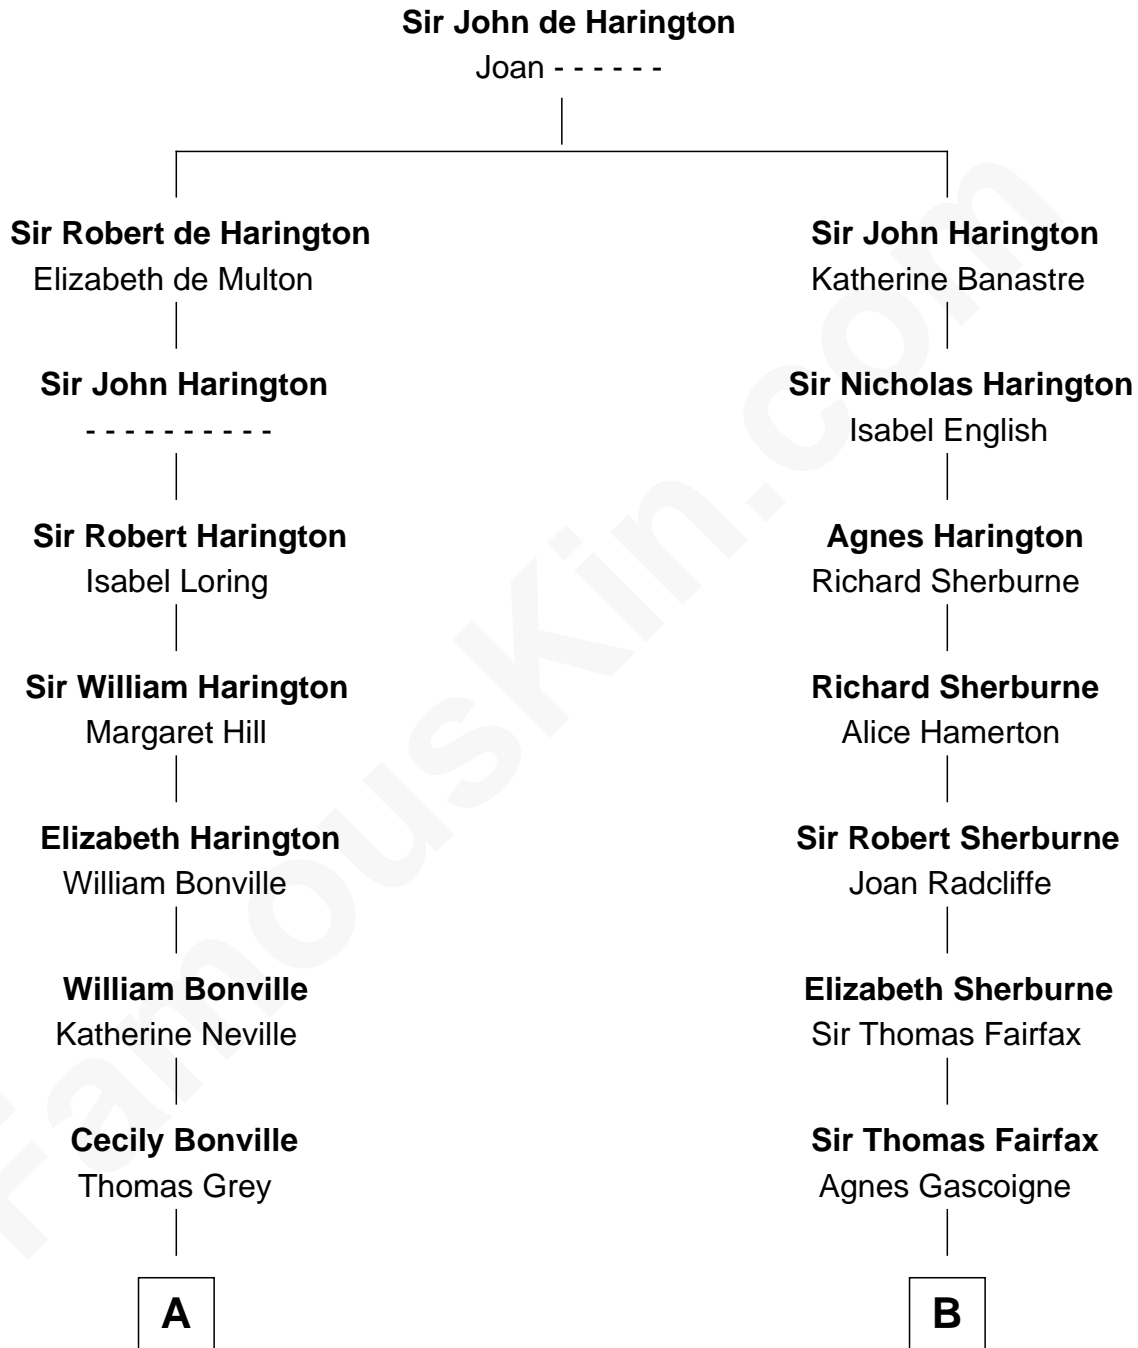

FamousKin.com
Relationship Chart of
Oliver Wendell Holmes, Sr.
American "Fireside" Poet

17th cousin 4 times removed of

Catherine Middleton
Princess of Wales

C

Francis Martineau Lupton

Harriet Albina Davis

Olive Christina Lupton

Richard Noel Middleton

Peter Francis Middleton

Valerie Glassborow

Michael Francis Middleton

Carole Elizabeth Goldsmith

Catherine Middleton

Princess of Wales