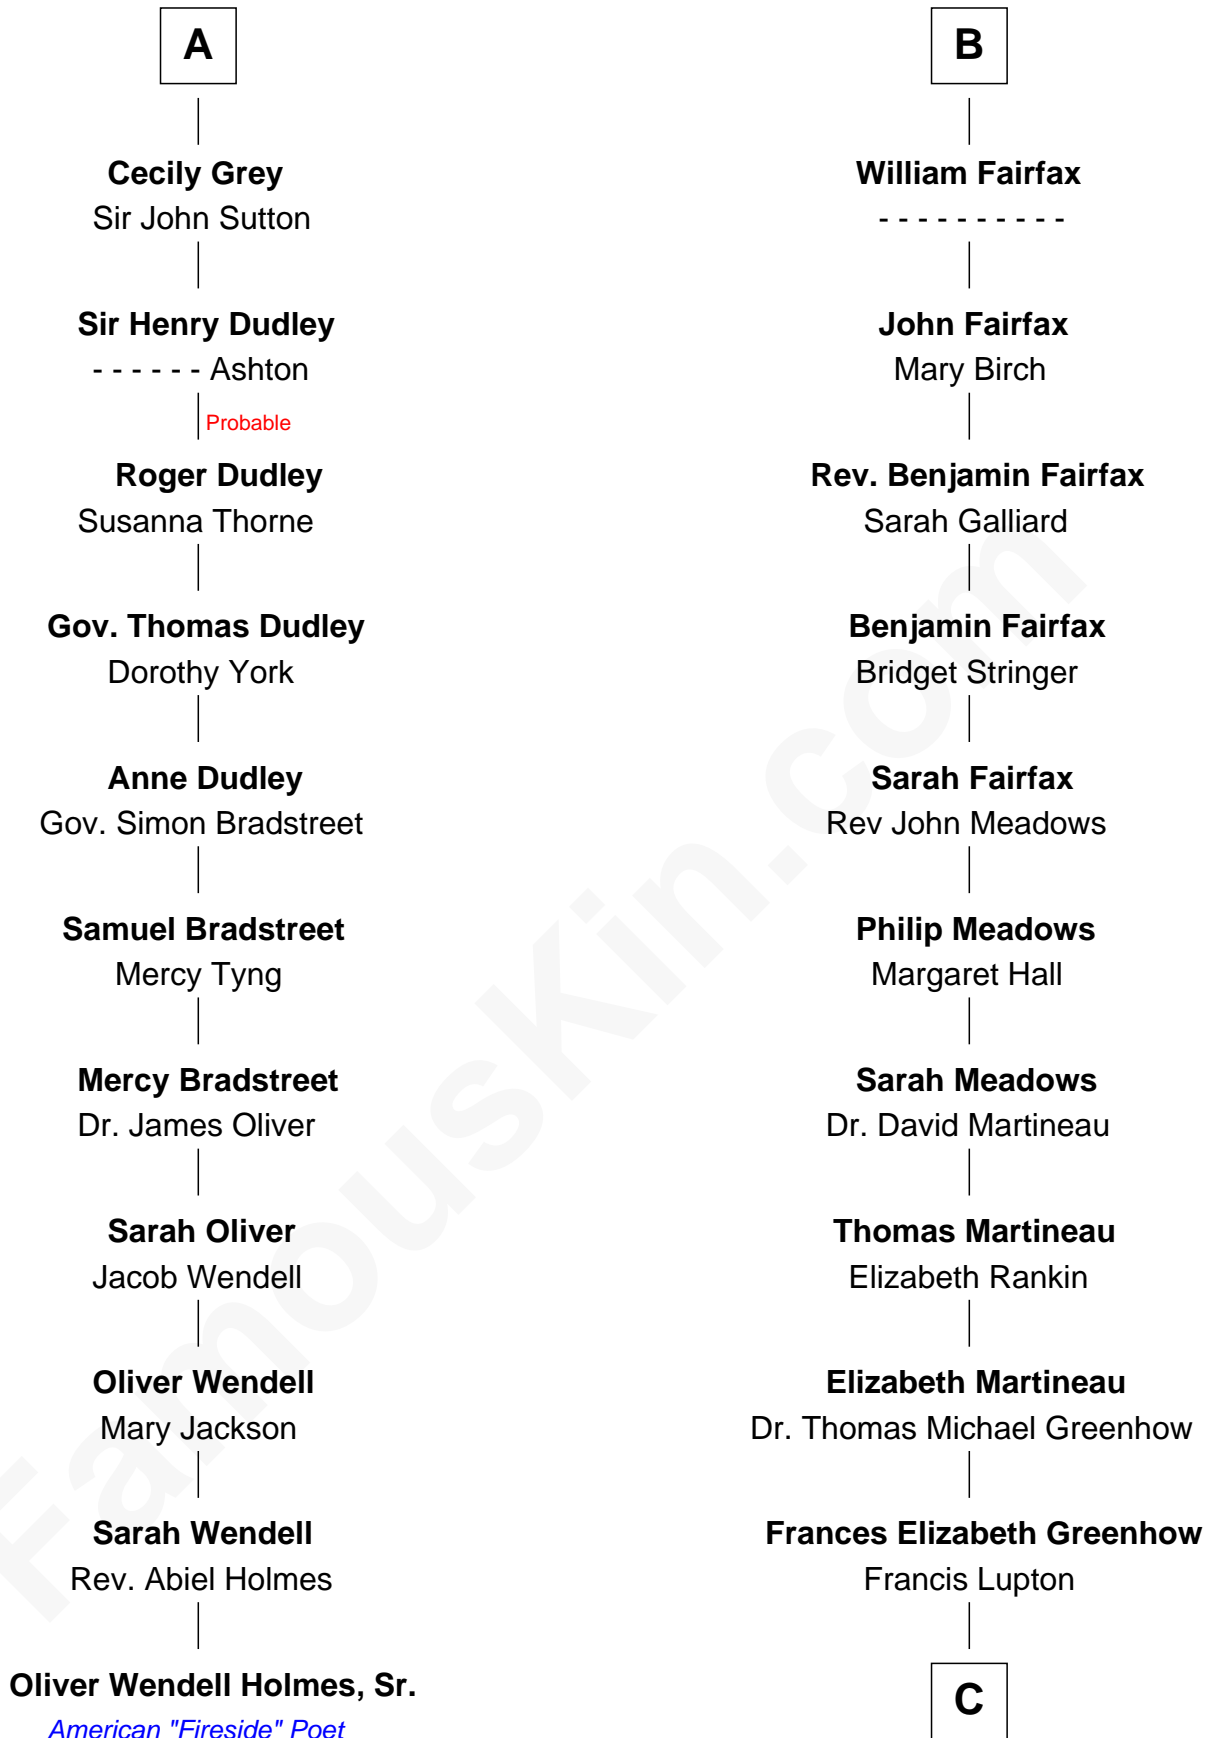

FamousKin.com
Relationship Chart of
Oliver Wendell Holmes, Sr.
American "Fireside" Poet

17th cousin 4 times removed of

Catherine Middleton
Princess of Wales

C

Francis Martineau Lupton

Harriet Albina Davis

Olive Christina Lupton

Richard Noel Middleton

Peter Francis Middleton

Valerie Glassborow

Michael Francis Middleton

Carole Elizabeth Goldsmith

Catherine Middleton

Princess of Wales