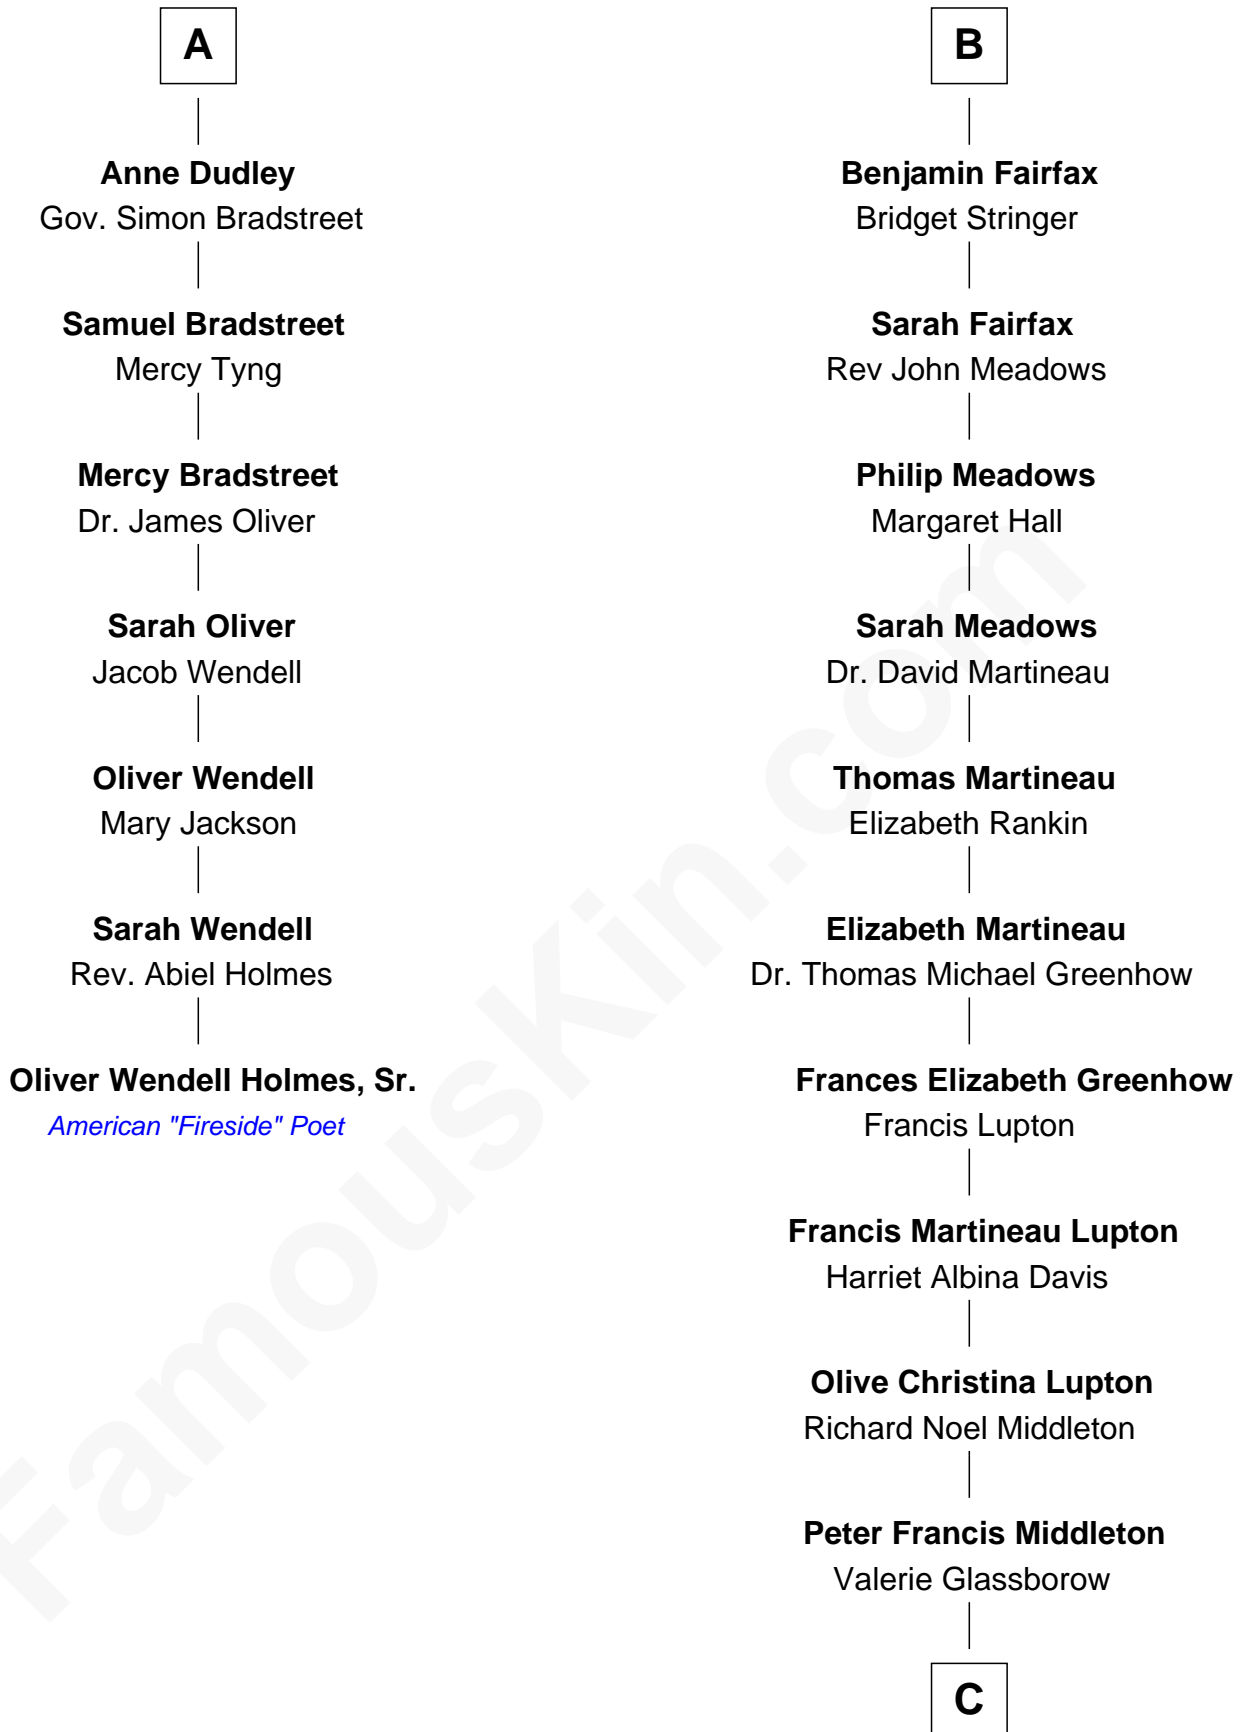

**FamousKin.com**  
**Relationship Chart of**  
**Oliver Wendell Holmes, Sr.**  
*American "Fireside" Poet*

13th cousin 5 times removed of

**Catherine Middleton**  
*Princess of Wales*

C

Michael Francis Middleton

Carole Elizabeth Goldsmith

Catherine Middleton

*Princess of Wales*

FamousKin.com