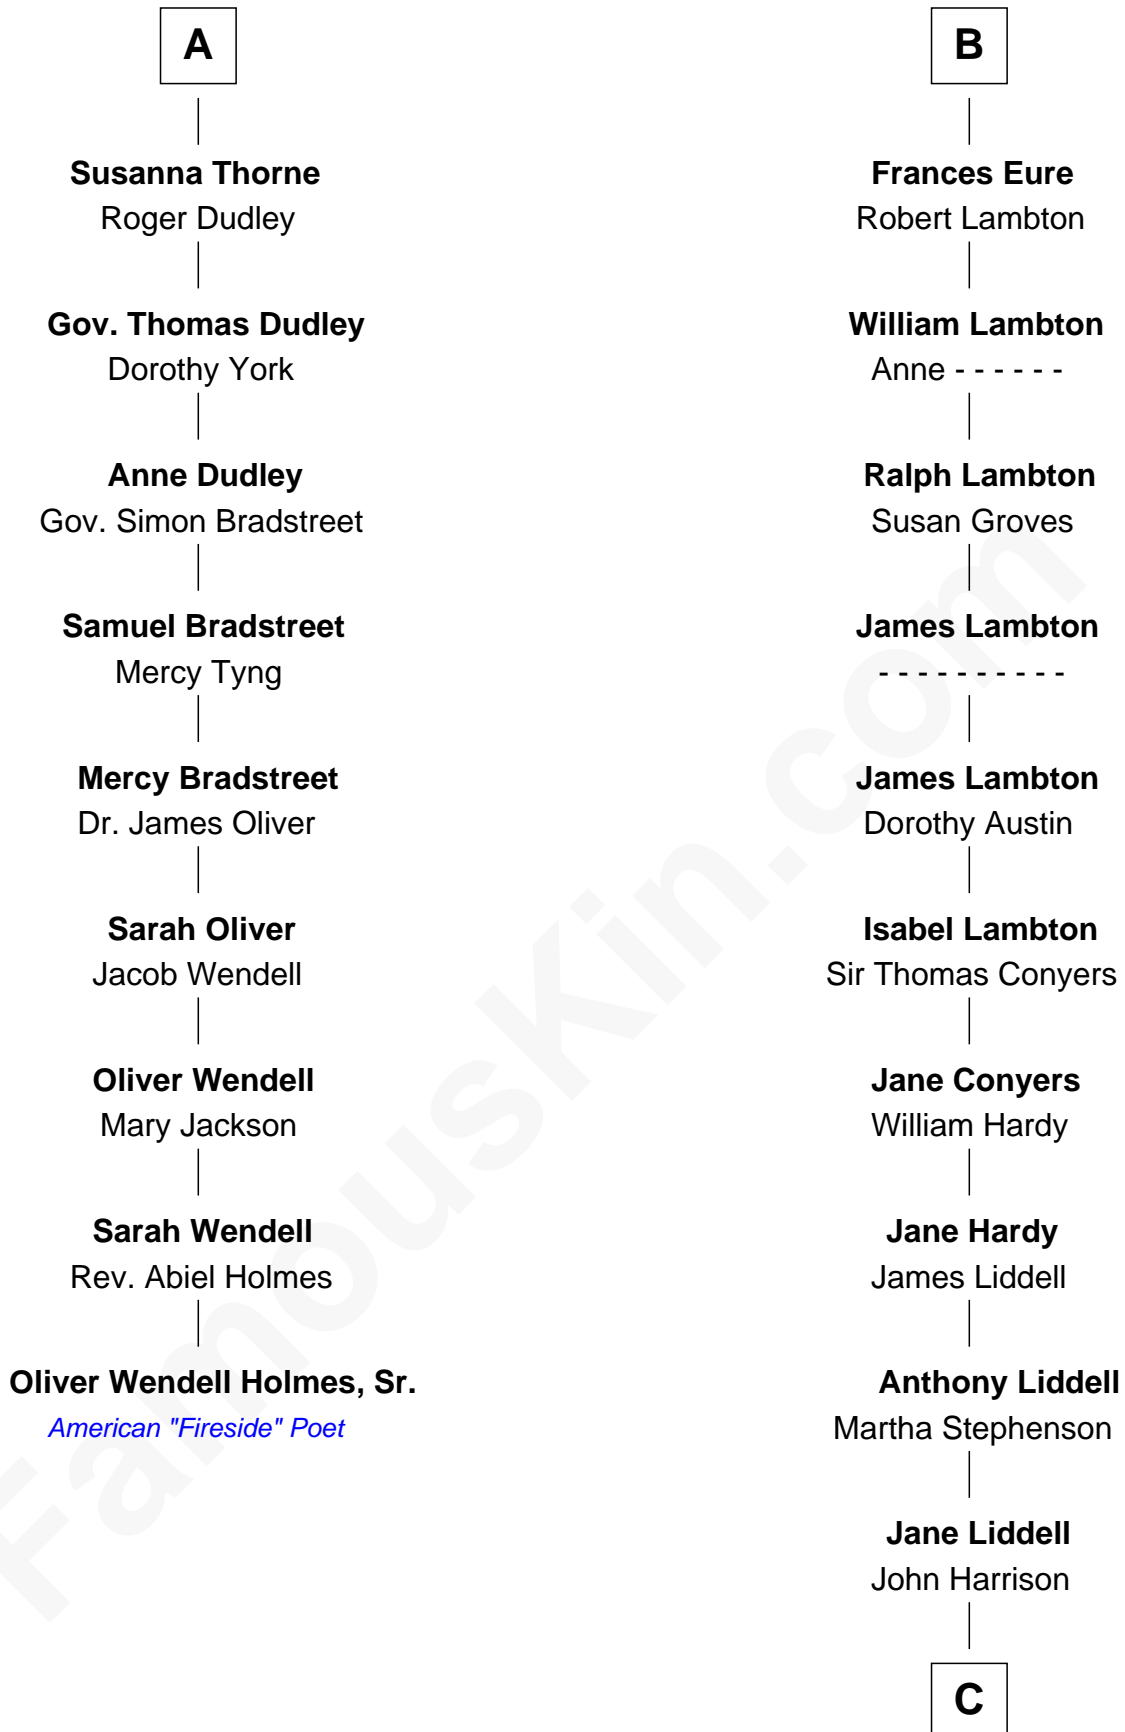

**FamousKin.com**  
**Relationship Chart of**  
**Oliver Wendell Holmes, Sr.**  
*American "Fireside" Poet*

15th cousin 6 times removed of

**Catherine Middleton**  
*Princess of Wales*

**Sir John Grey**  
 Avice Marmion

**C**

**John Harrison**

Jane Hill

**Thomas Harrison**

Elizabeth Mary Temple

**Dorothy Harrison**

Ronald John James Goldsmith

**Carole Elizabeth Goldsmith**

Michael Francis Middleton

**Catherine Middleton**

*Princess of Wales*