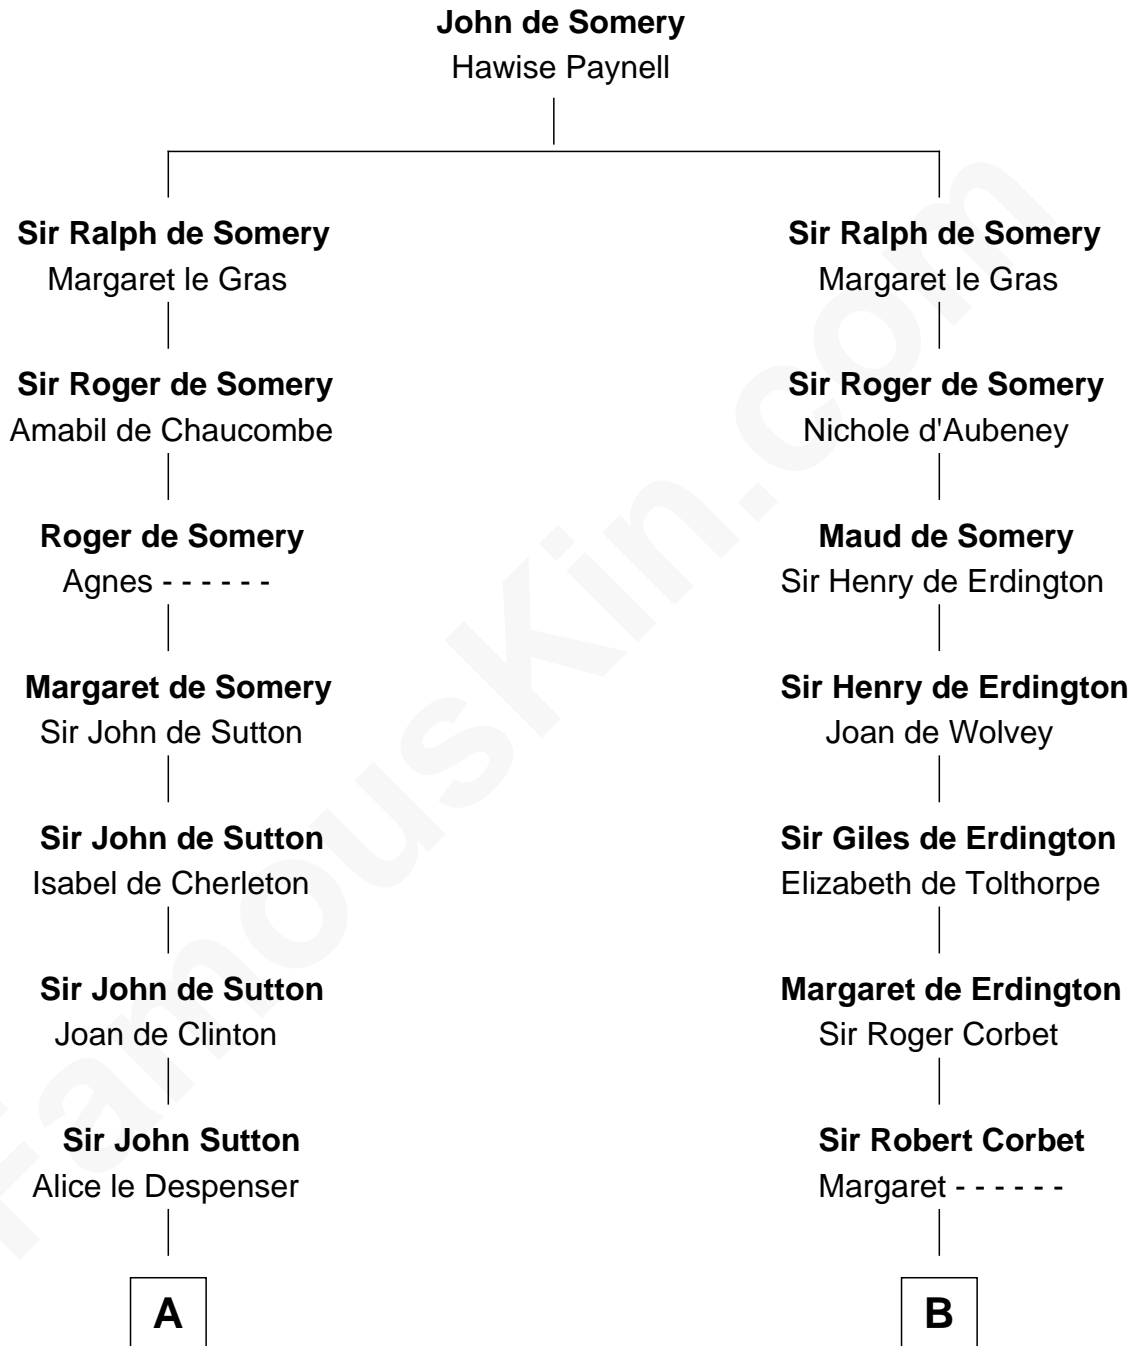

**FamousKin.com**  
**Relationship Chart of**  
**Oliver Wendell Holmes, Sr.**  
*American "Fireside" Poet*

**20th cousin 1 time removed of**  
**William Rufus Day**  
*36th U.S. Secretary of State*

**C**

**Mercy Bradstreet**

Dr. James Oliver

**Sarah Oliver**

Jacob Wendell

**Oliver Wendell**

Mary Jackson

**Sarah Wendell**

Rev. Abiel Holmes

Luther Day

**William Rufus Day**

*36th U.S. Secretary of State*