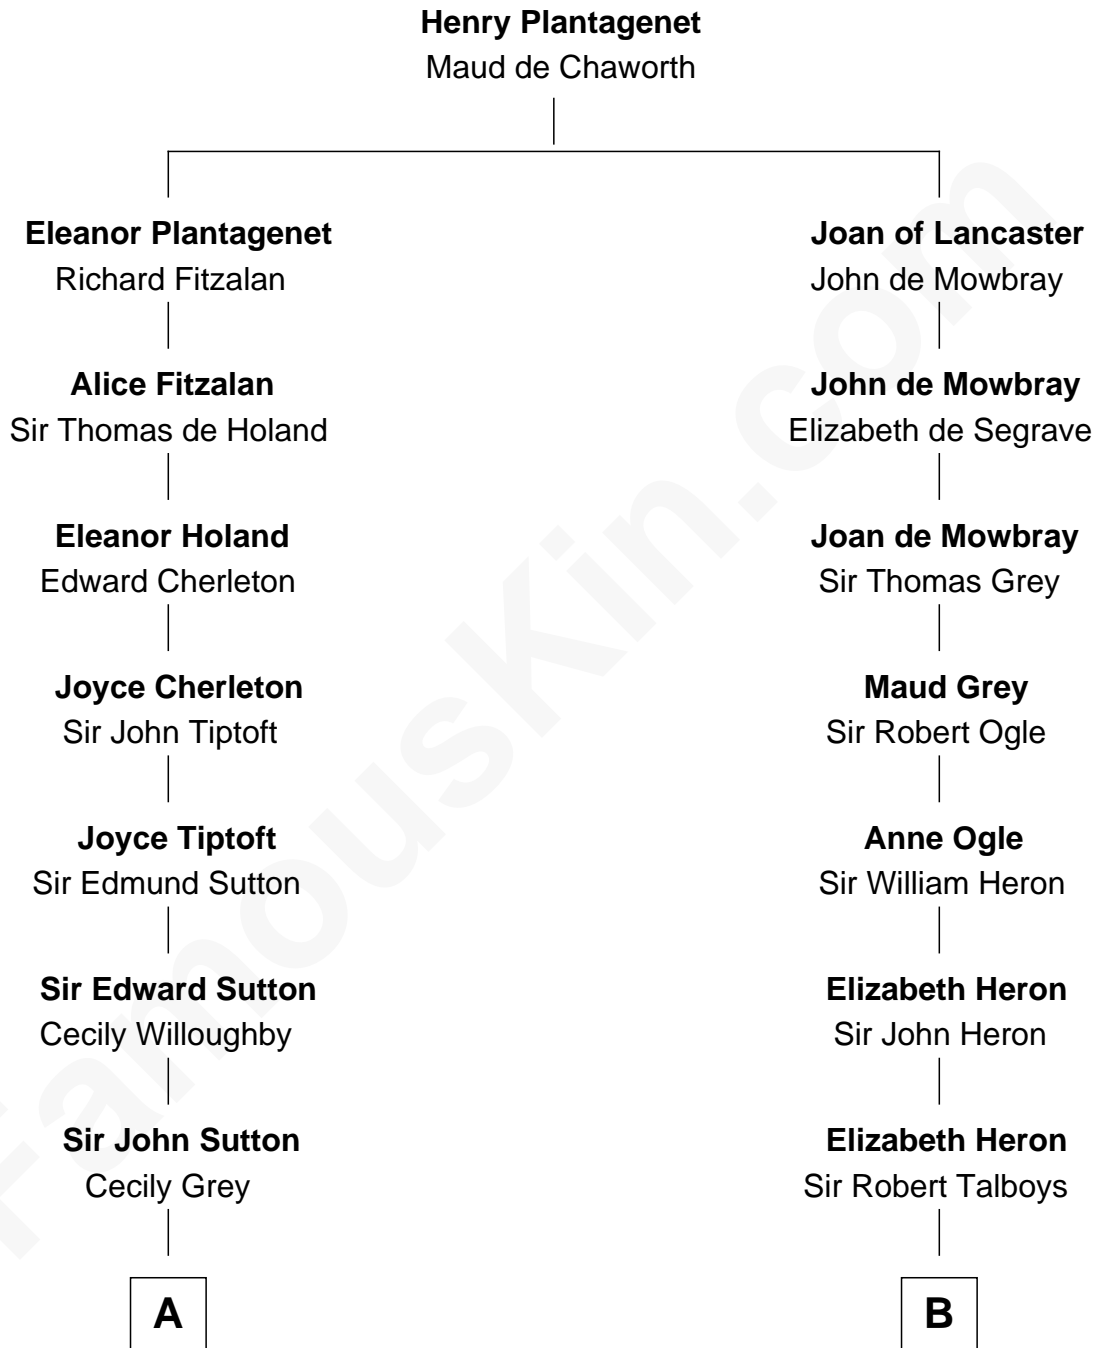

**FamousKin.com**  
**Relationship Chart of**  
**Oliver Wendell Holmes, Sr.**  
*American "Fireside" Poet*

16th cousin 2 times removed of

**William Rufus Day**  
*36th U.S. Secretary of State*

**C**

Emily Swift Spalding

Luther Day

William Rufus Day

*36th U.S. Secretary of State*

FamousKin.com