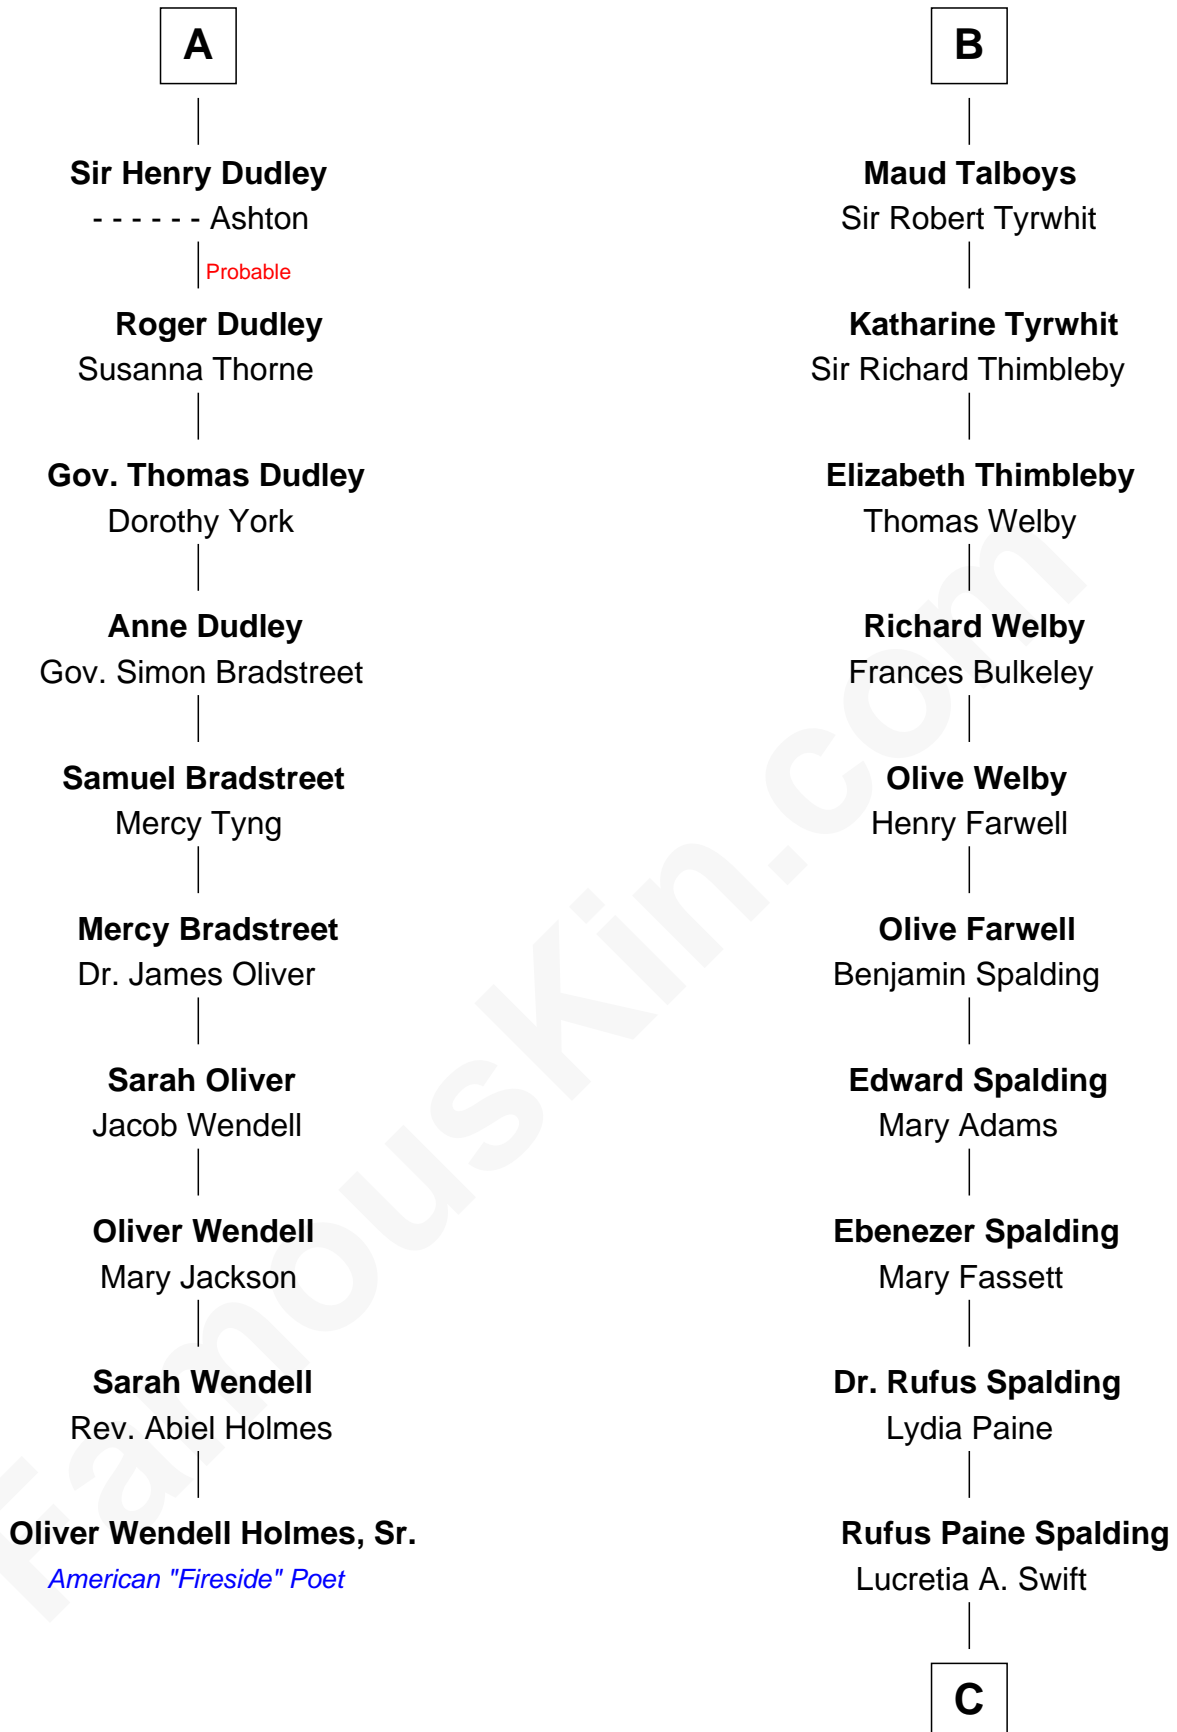

**FamousKin.com**  
**Relationship Chart of**  
**Oliver Wendell Holmes, Sr.**  
*American "Fireside" Poet*

16th cousin 2 times removed of

**William Rufus Day**  
*36th U.S. Secretary of State*

**C**

Emily Swift Spalding

Luther Day

William Rufus Day

*36th U.S. Secretary of State*

FamousKin.com