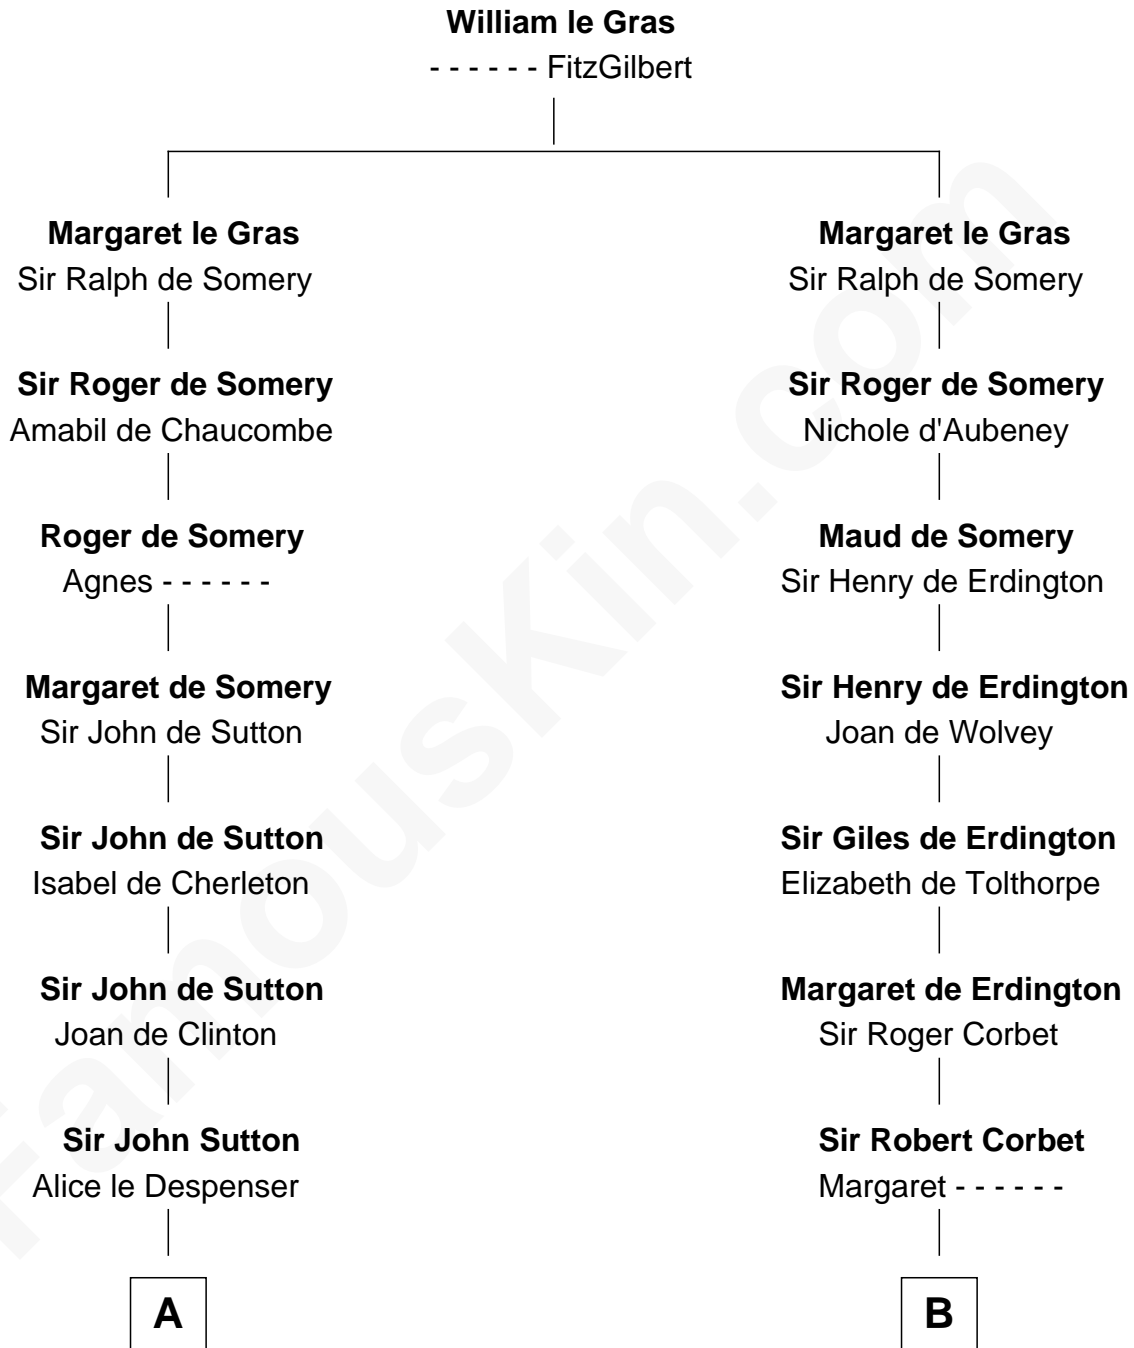

**FamousKin.com**  
**Relationship Chart of**  
**Oliver Wendell Holmes, Sr.**  
*American "Fireside" Poet*

**20th cousin 1 time removed of**  
**William Rufus Day**  
*36th U.S. Secretary of State*

**C**

**Mercy Bradstreet**

Dr. James Oliver

**Sarah Oliver**

Jacob Wendell

**Oliver Wendell**

Mary Jackson

**Sarah Wendell**

Rev. Abiel Holmes