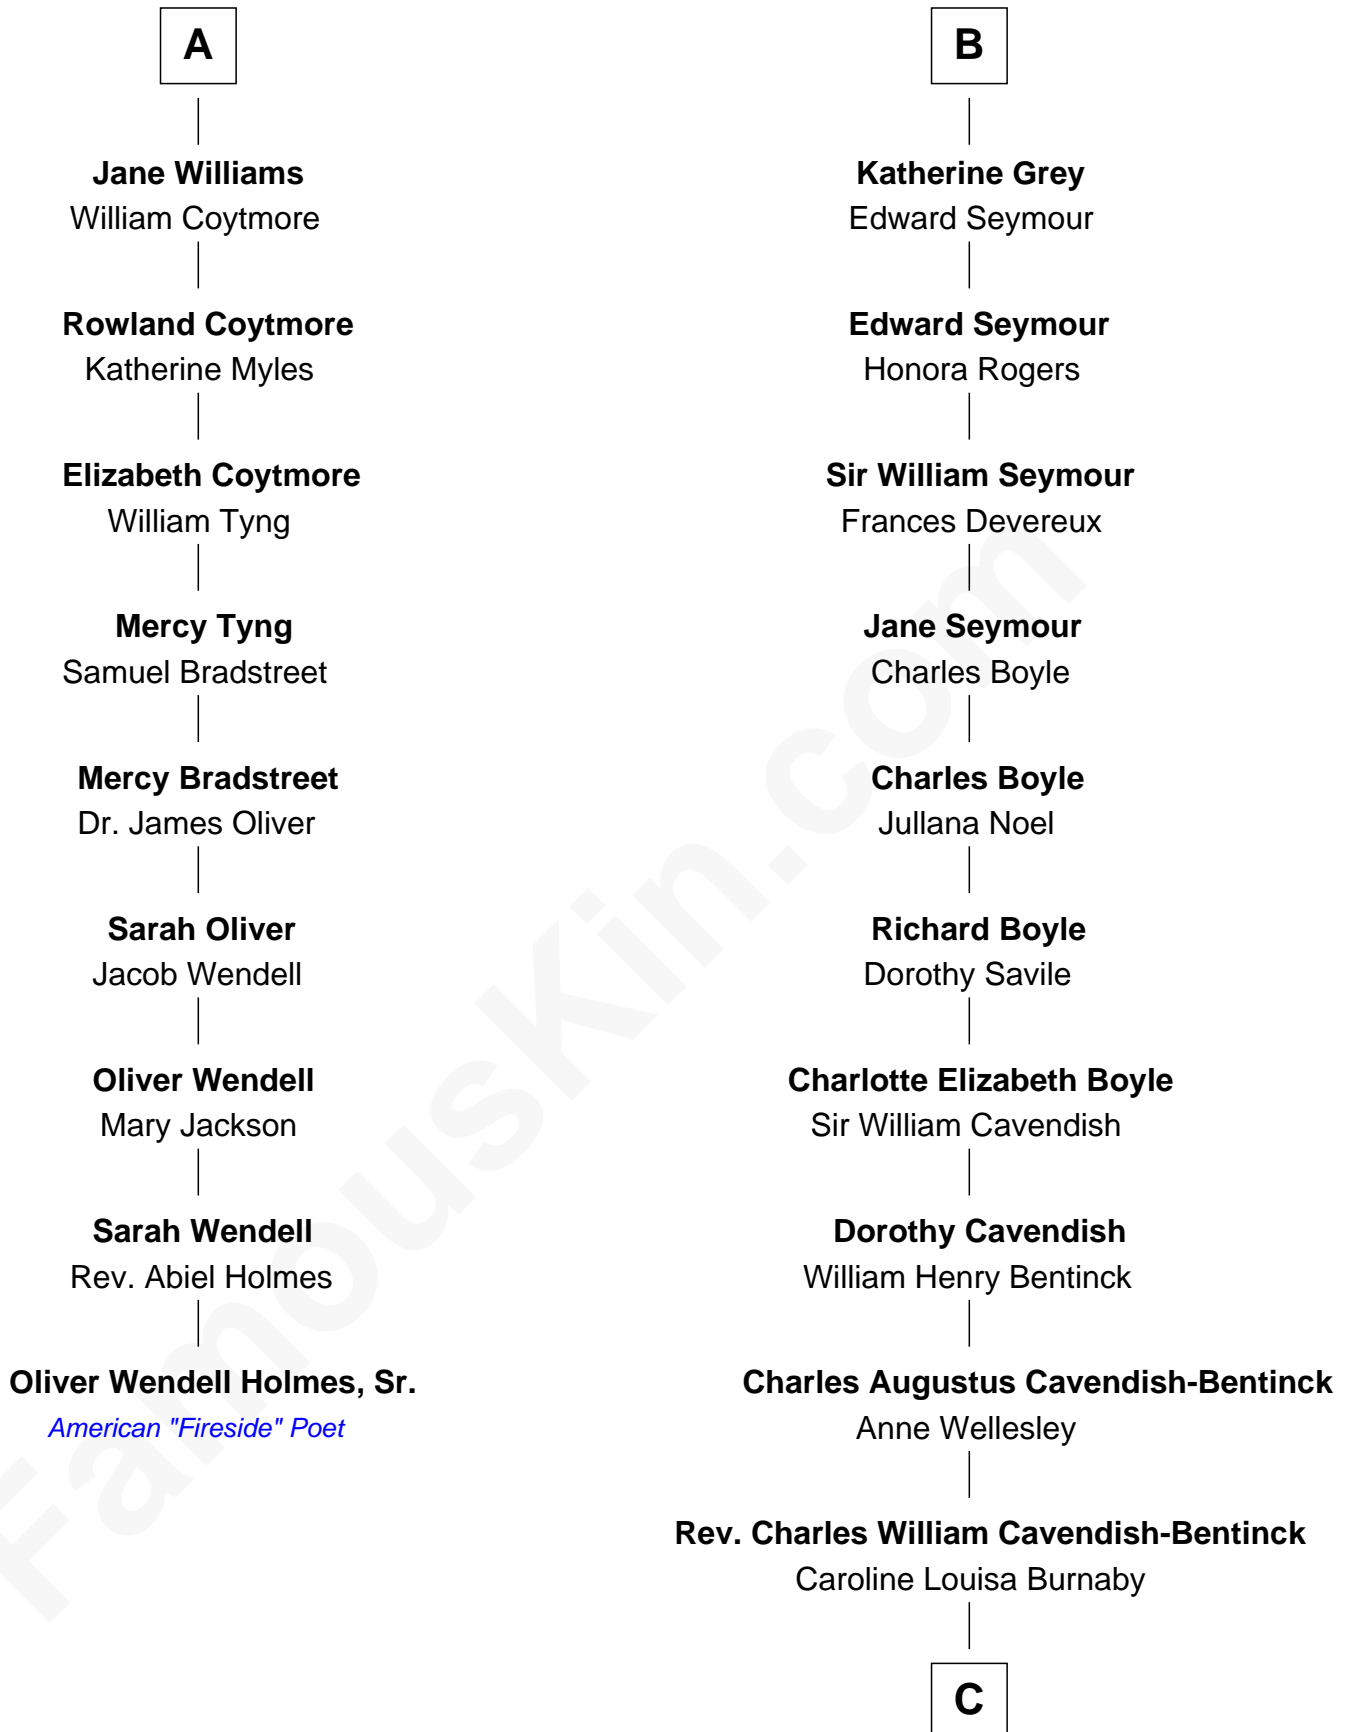

**FamousKin.com**  
**Relationship Chart of**  
**Oliver Wendell Holmes, Sr.**  
*American "Fireside" Poet*

15th cousin 6 times removed of

**Prince Harry**  
*Duke of Sussex*

**Goronwy ap Ednyfed**

C

**Cecilia Nina Cavendish-Bentinck**

Claude George Bowes-Lyon

**Elizabeth Bowes-Lyon**

George VI, King of the United Kingdom

**Elizabeth II, Queen of the United Kingdom**

Prince Philip of Edinburgh

**Charles III, King of the United Kingdom**

Princess Diana Frances Spencer