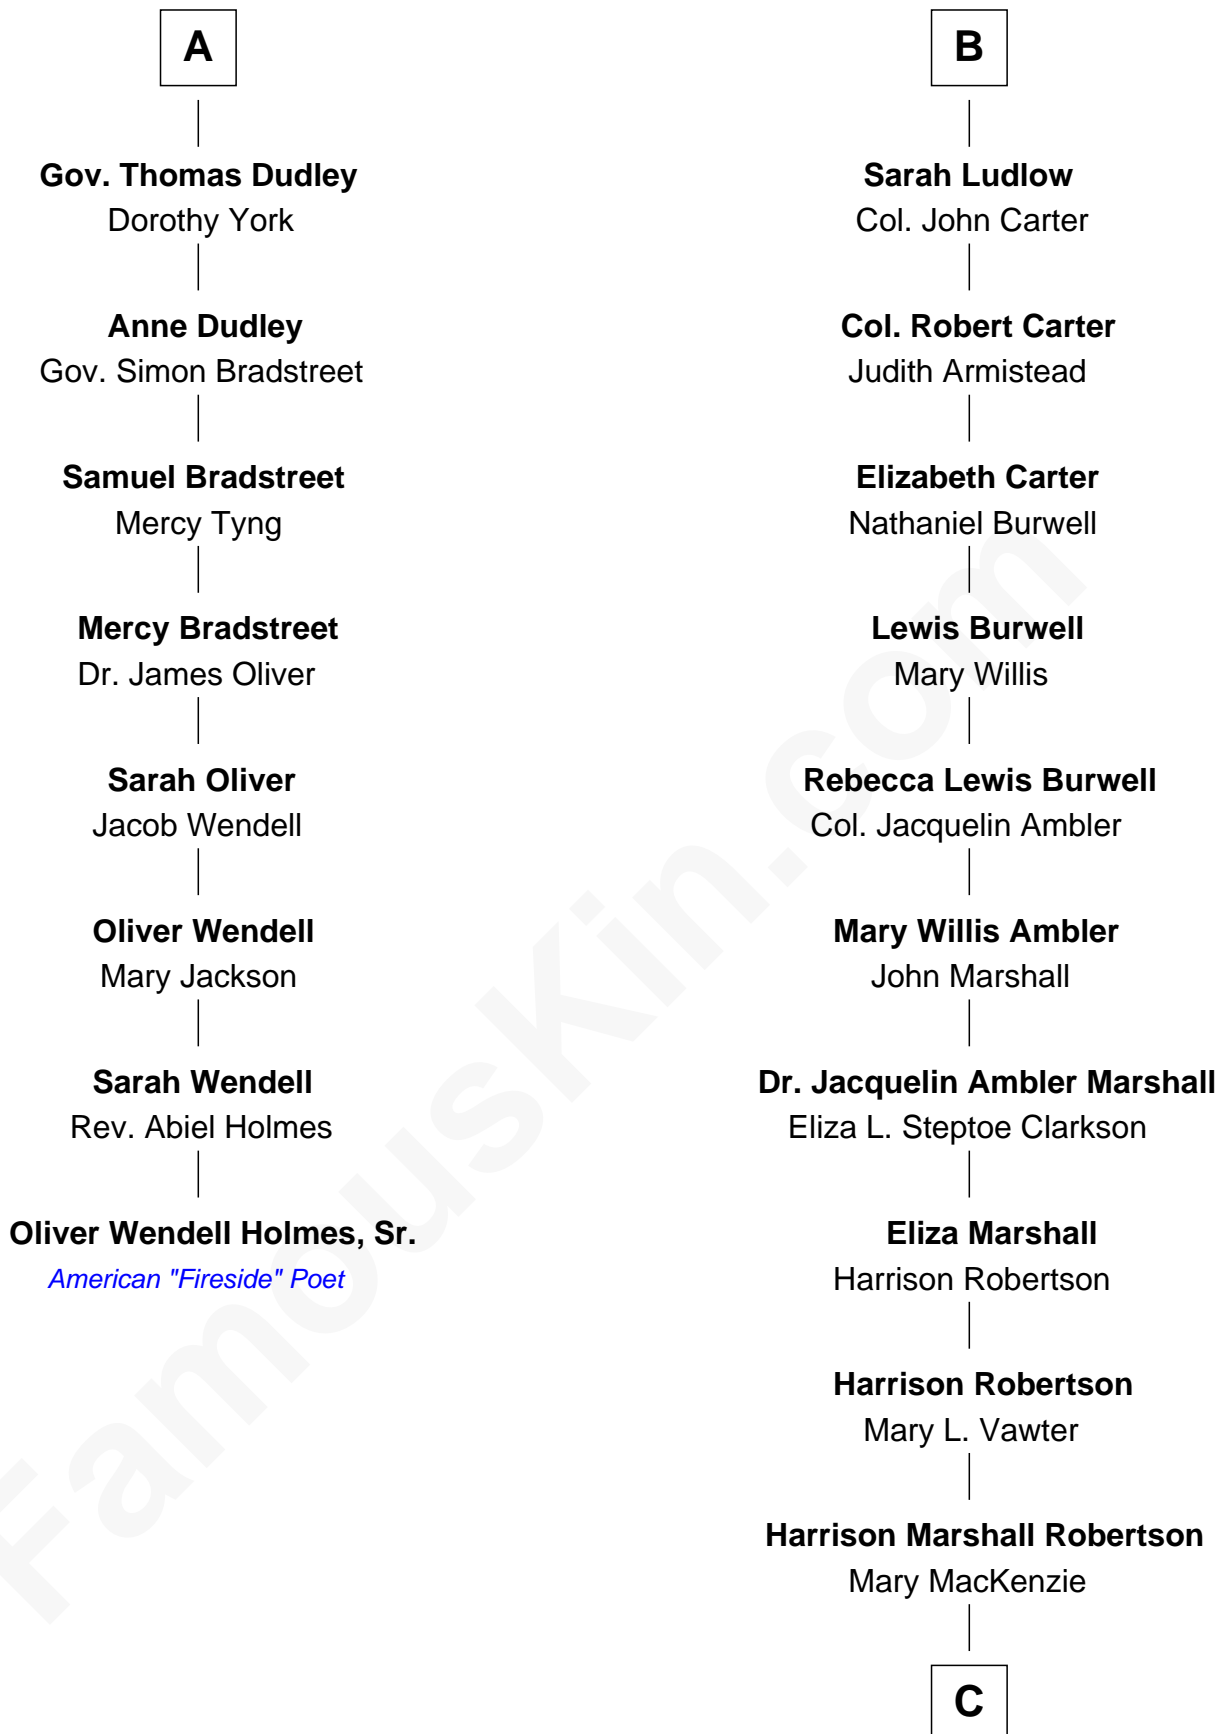

FamousKin.com
Relationship Chart of
Oliver Wendell Holmes, Sr.
American "Fireside" Poet

14th cousin 4 times removed of
Mary Chapin Carpenter
Singer and Songwriter

C

Mary Bowie Robertson
Chapin Carpenter

Mary Chapin Carpenter
Singer and Songwriter

FamousKin.com