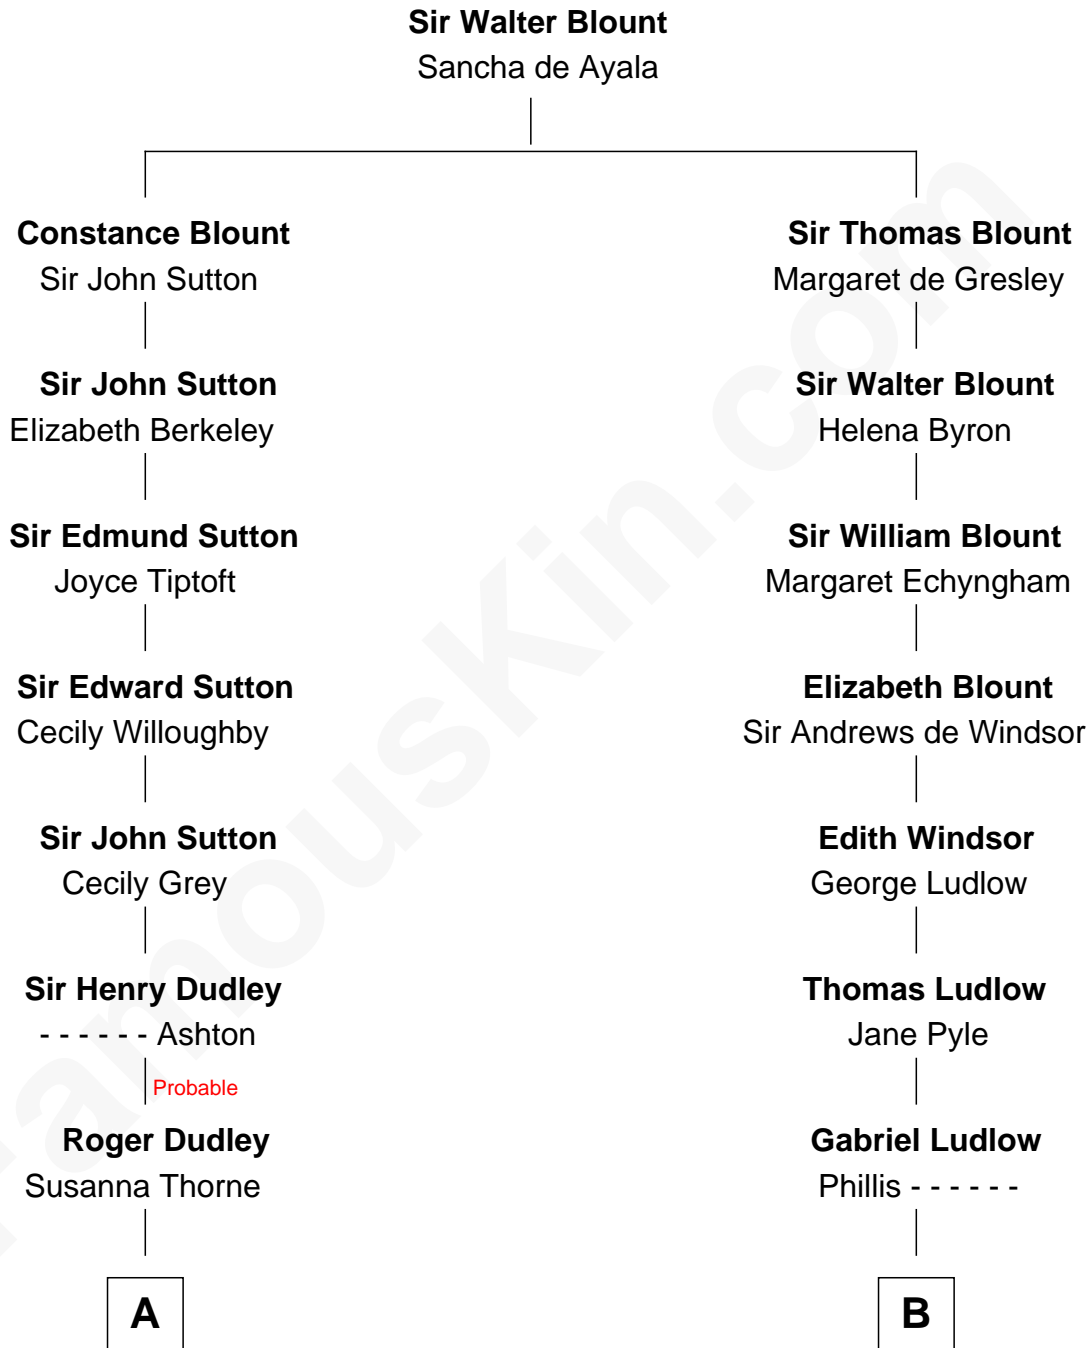

FamousKin.com
Relationship Chart of
Oliver Wendell Holmes, Sr.
American "Fireside" Poet

14th cousin 4 times removed of
Mary Chapin Carpenter
Singer and Songwriter

C

Mary Bowie Robertson
Chapin Carpenter

Mary Chapin Carpenter
Singer and Songwriter

FamousKin.com