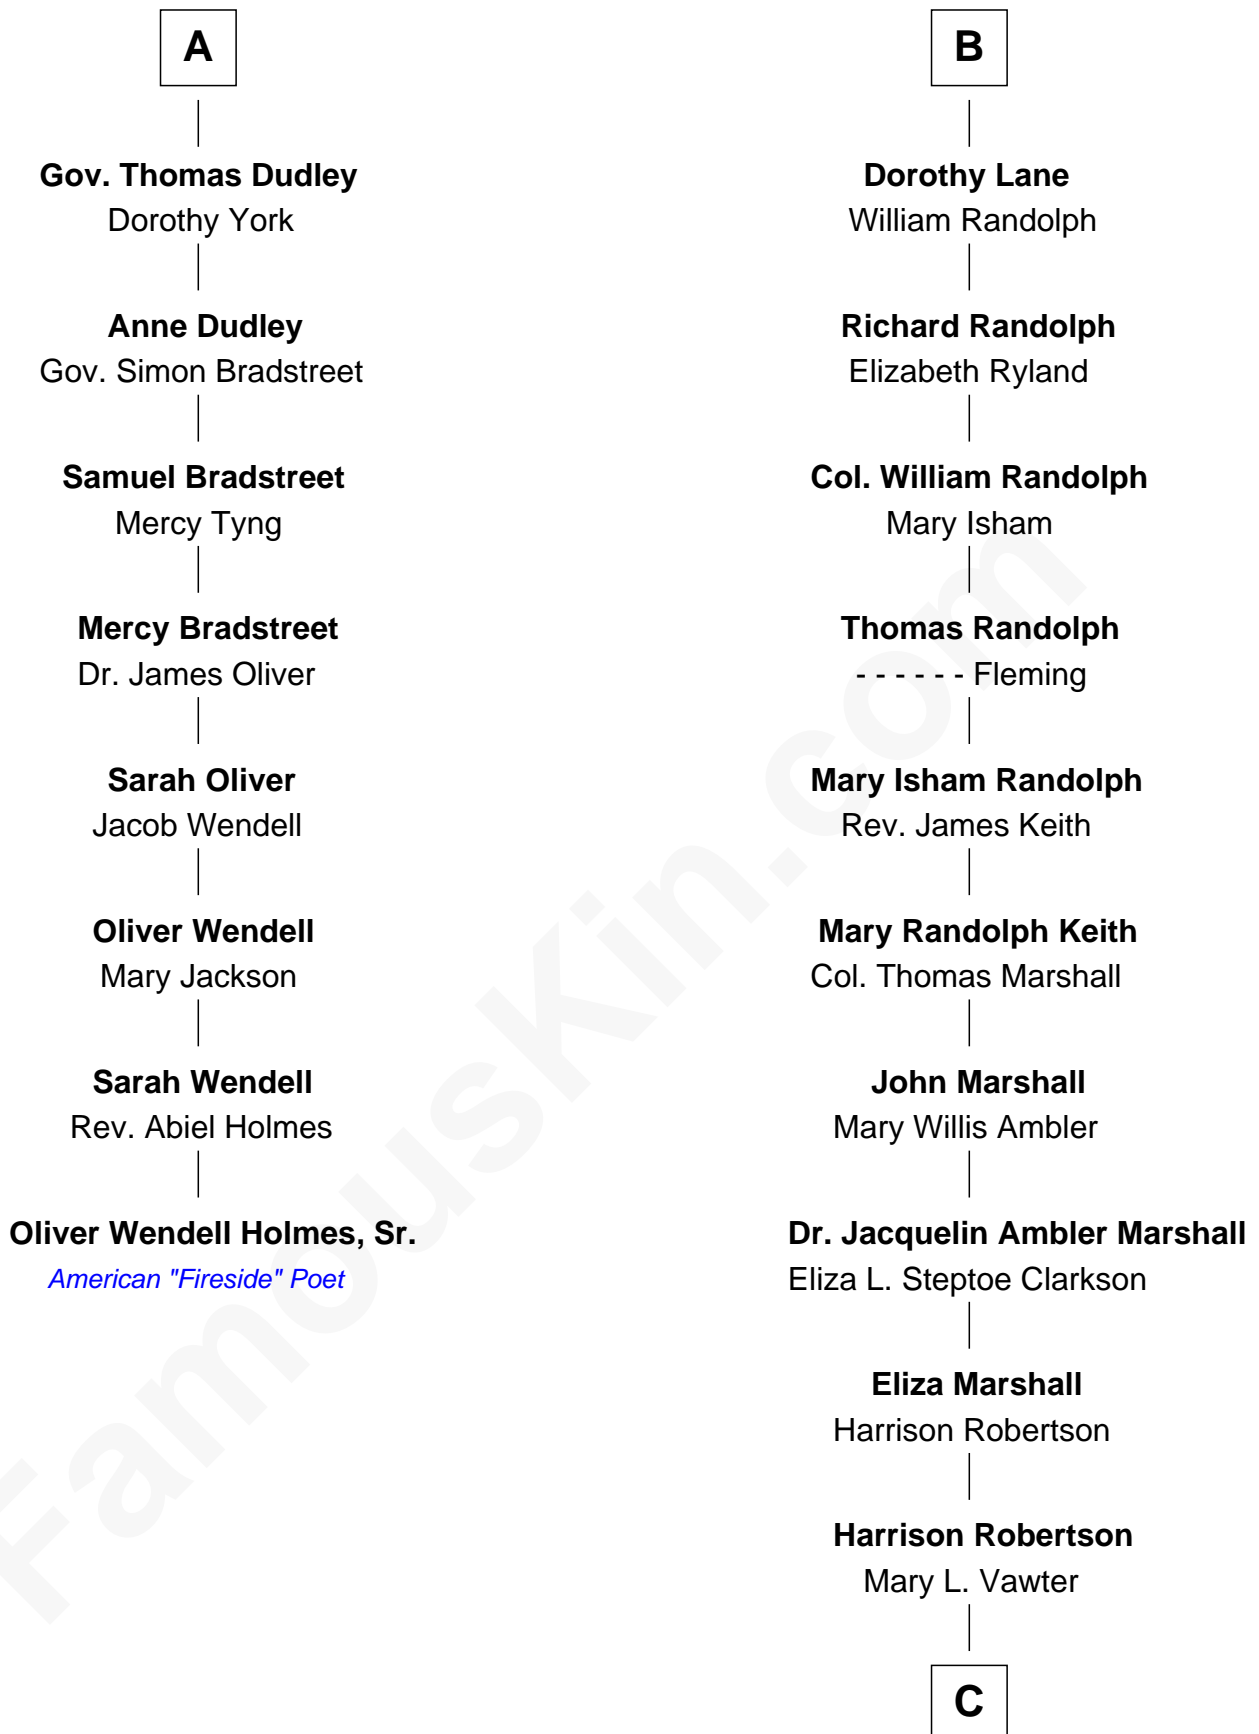

FamousKin.com
Relationship Chart of
Oliver Wendell Holmes, Sr.
American "Fireside" Poet

14th cousin 5 times removed of
Mary Chapin Carpenter
Singer and Songwriter

C

Harrison Marshall Robertson

Mary MacKenzie

Mary Bowie Robertson

Chapin Carpenter

Mary Chapin Carpenter

Singer and Songwriter