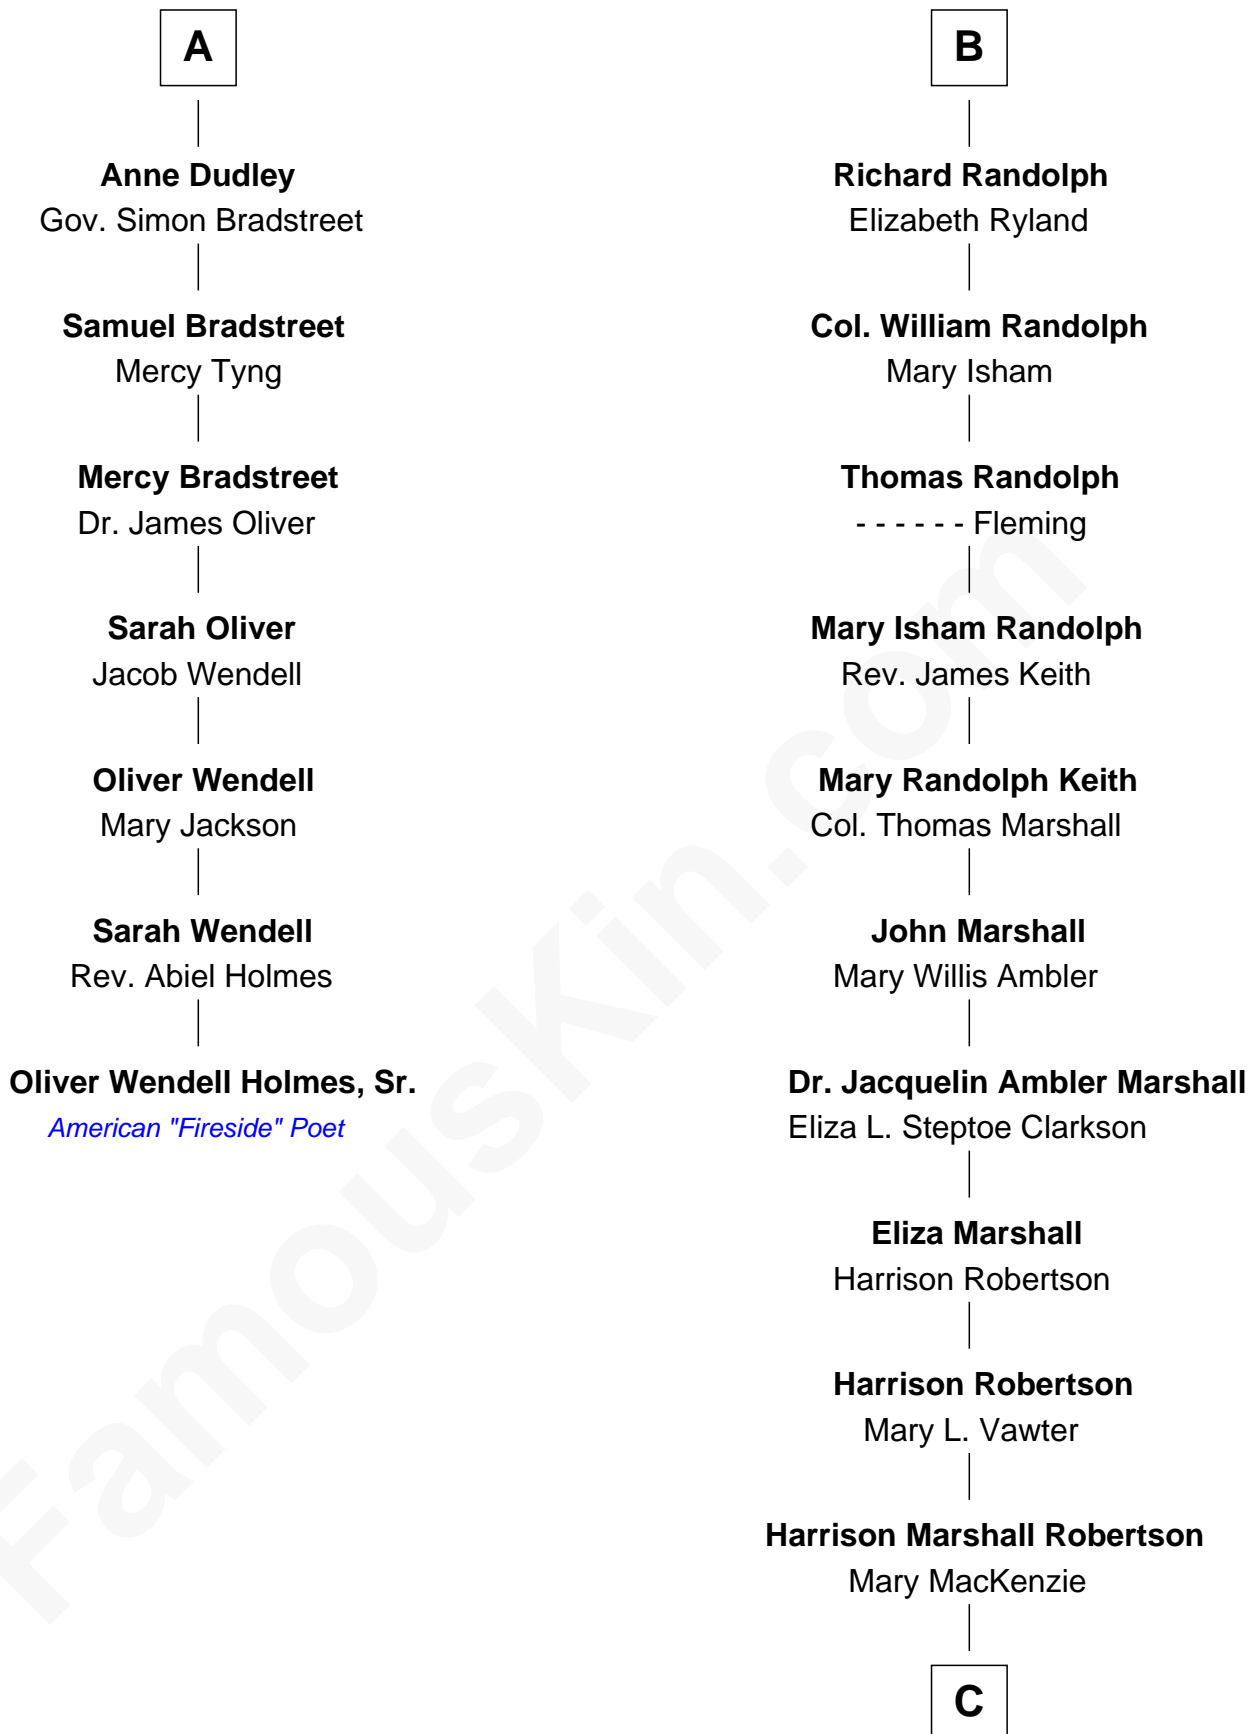

FamousKin.com
Relationship Chart of
Oliver Wendell Holmes, Sr.
American "Fireside" Poet

13th cousin 5 times removed of
Mary Chapin Carpenter
Singer and Songwriter

C

Mary Bowie Robertson
Chapin Carpenter

Mary Chapin Carpenter
Singer and Songwriter

FamousKin.com