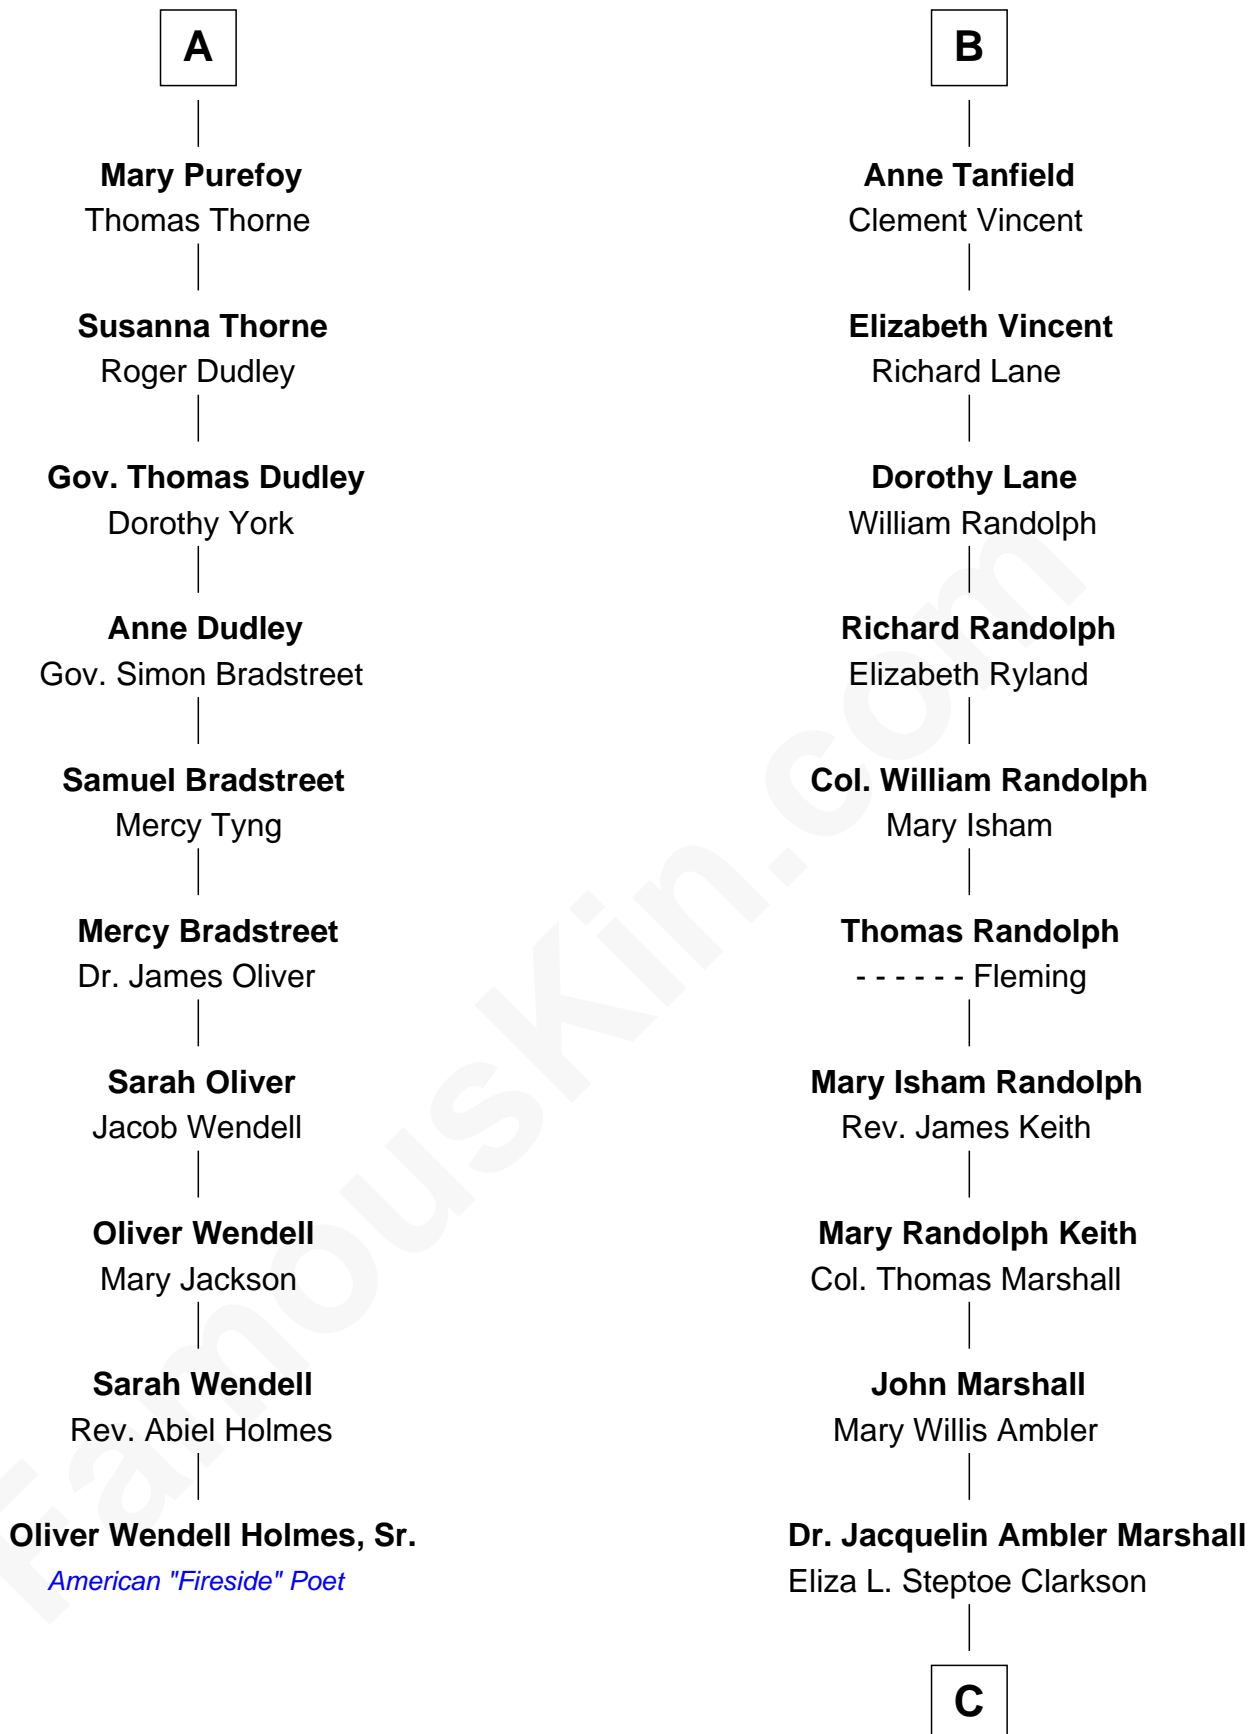

**FamousKin.com**  
**Relationship Chart of**  
**Oliver Wendell Holmes, Sr.**  
*American "Fireside" Poet*

**16th cousin 5 times removed of**  
**Mary Chapin Carpenter**  
*Singer and Songwriter*

**C**

**Eliza Marshall**

Harrison Robertson

**Harrison Robertson**

Mary L. Vawter

**Harrison Marshall Robertson**

Mary MacKenzie

**Mary Bowie Robertson**

Chapin Carpenter