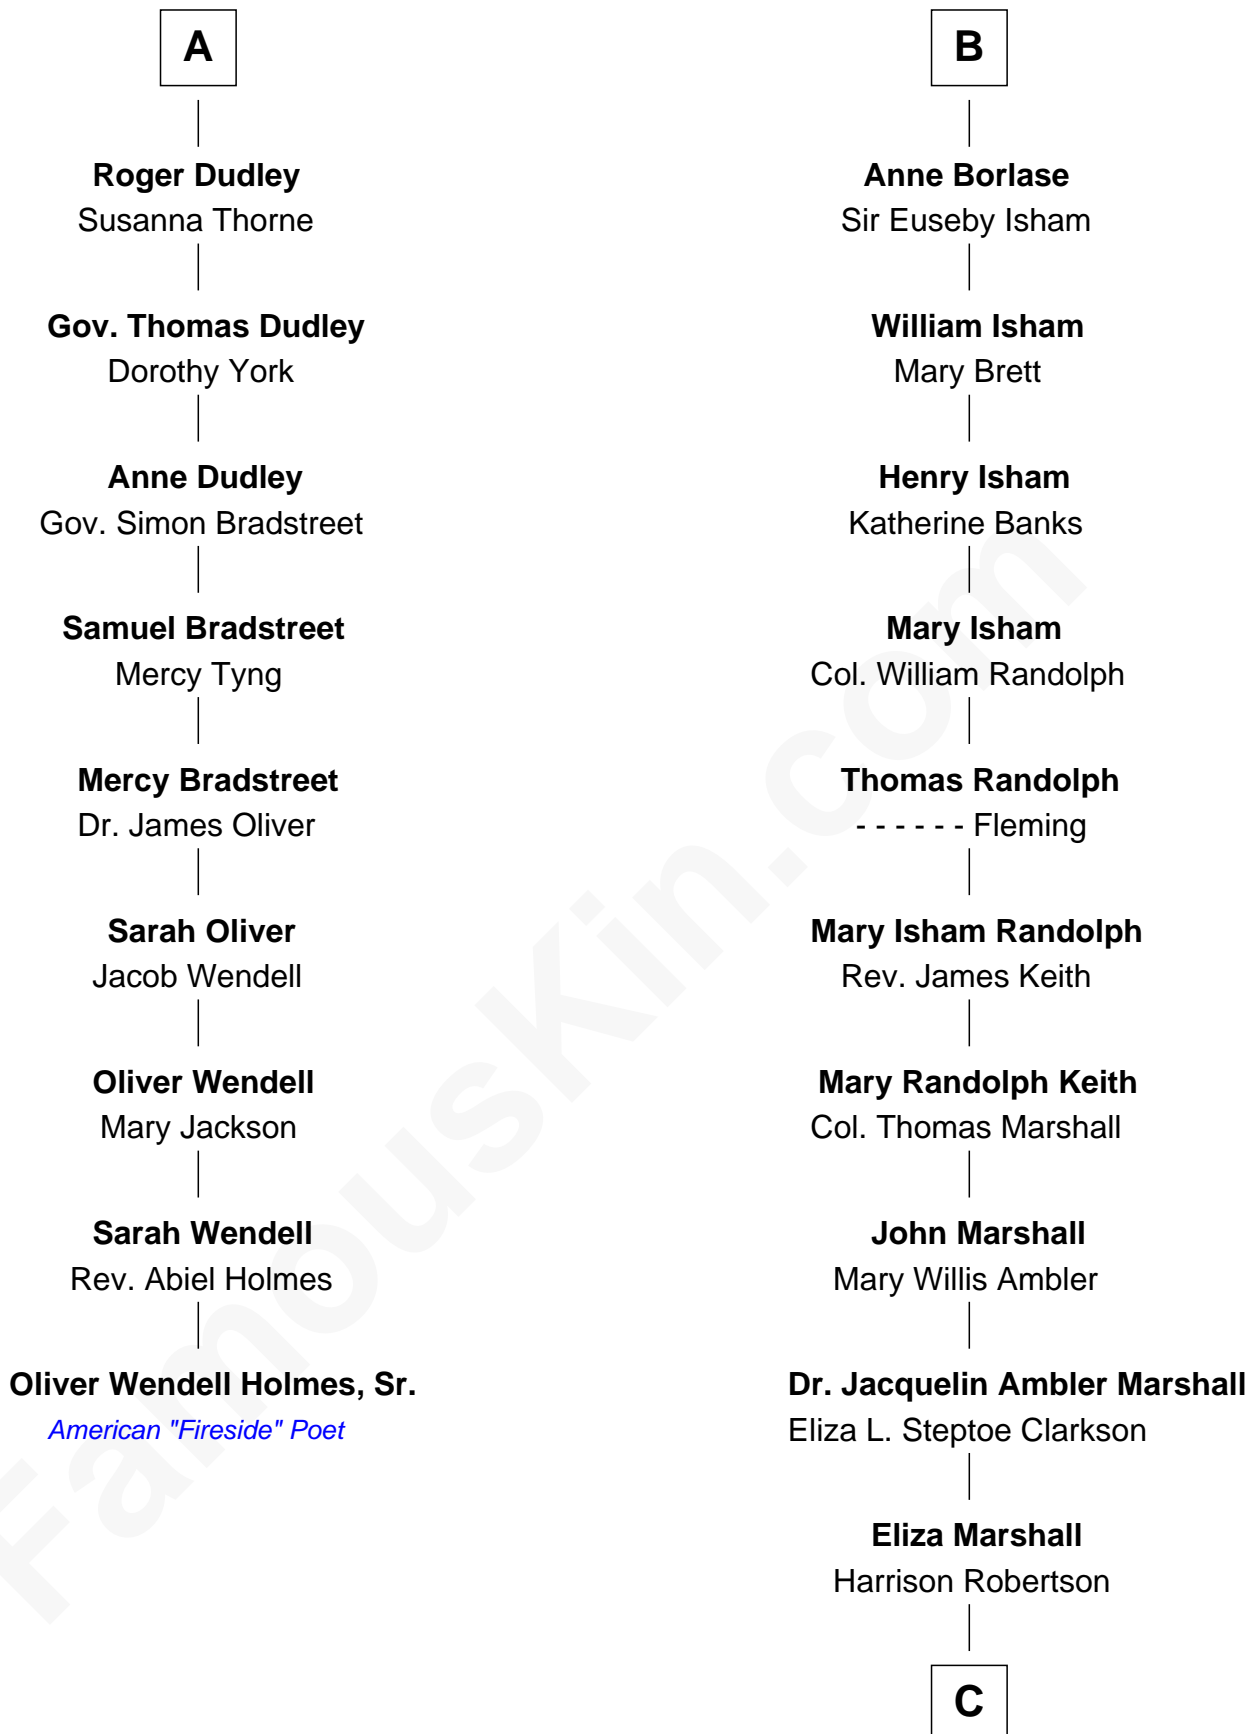

**FamousKin.com**  
**Relationship Chart of**  
**Oliver Wendell Holmes, Sr.**  
*American "Fireside" Poet*

15th cousin 5 times removed of  
**Mary Chapin Carpenter**  
*Singer and Songwriter*

**C**

**Harrison Robertson**

Mary L. Vawter

**Harrison Marshall Robertson**

Mary MacKenzie

**Mary Bowie Robertson**

Chapin Carpenter

**Mary Chapin Carpenter**

*Singer and Songwriter*

FamousKin.com