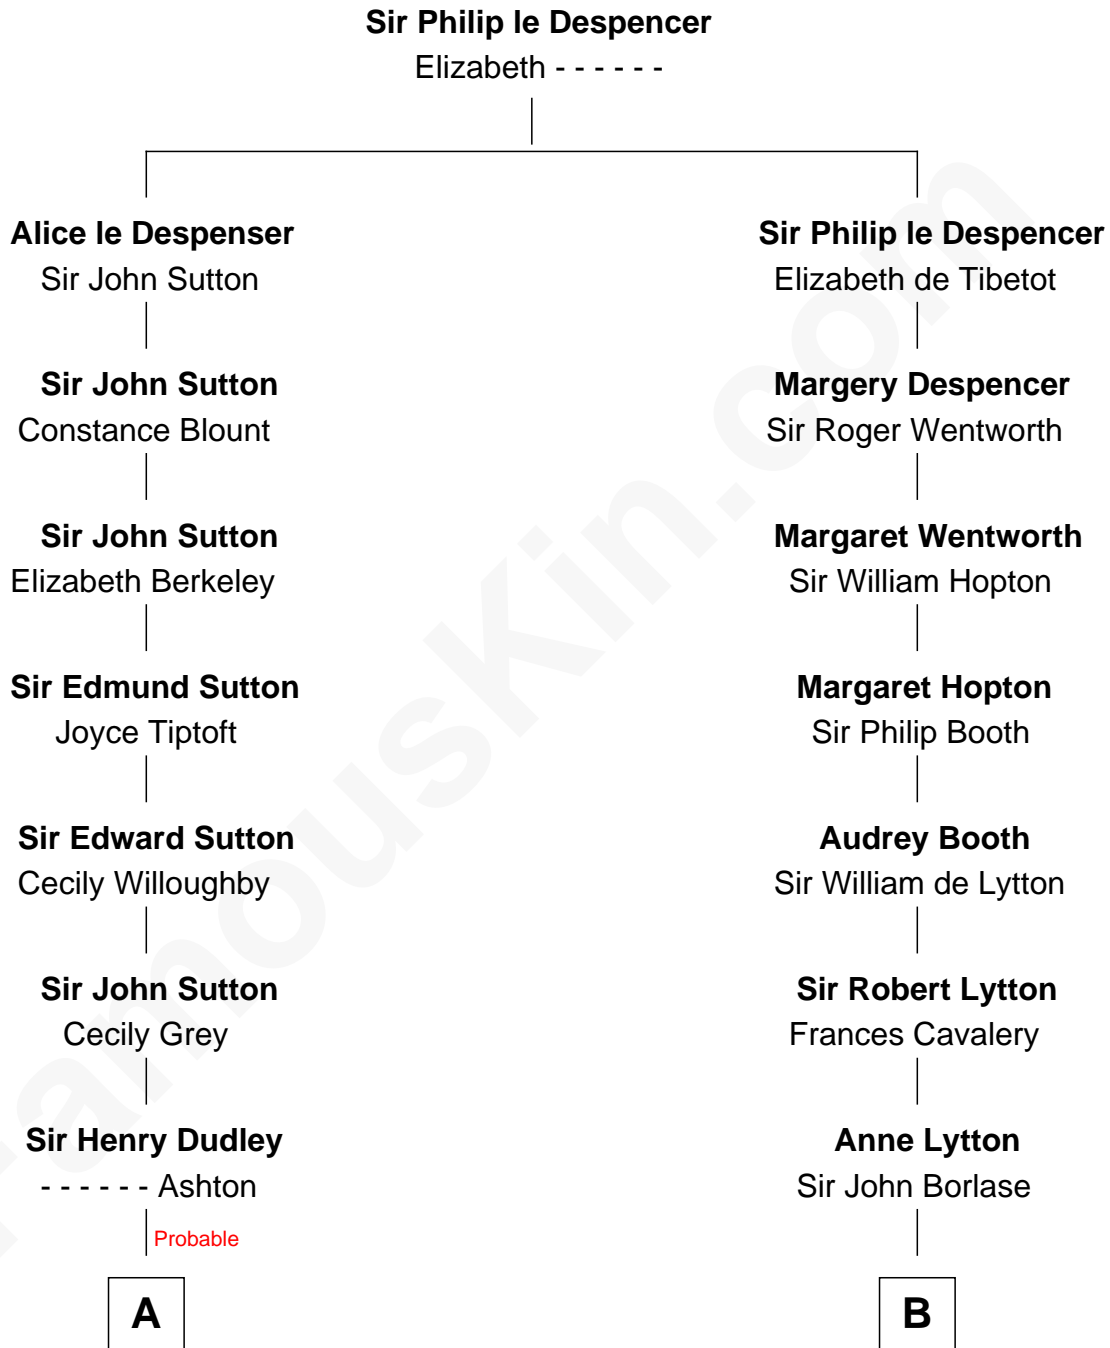

**FamousKin.com**  
**Relationship Chart of**  
**Oliver Wendell Holmes, Sr.**  
*American "Fireside" Poet*

15th cousin 5 times removed of  
**Mary Chapin Carpenter**  
*Singer and Songwriter*

**C**

**Harrison Robertson**

Mary L. Vawter

**Harrison Marshall Robertson**

Mary MacKenzie

**Mary Bowie Robertson**

Chapin Carpenter

**Mary Chapin Carpenter**

*Singer and Songwriter*

FamousKin.com