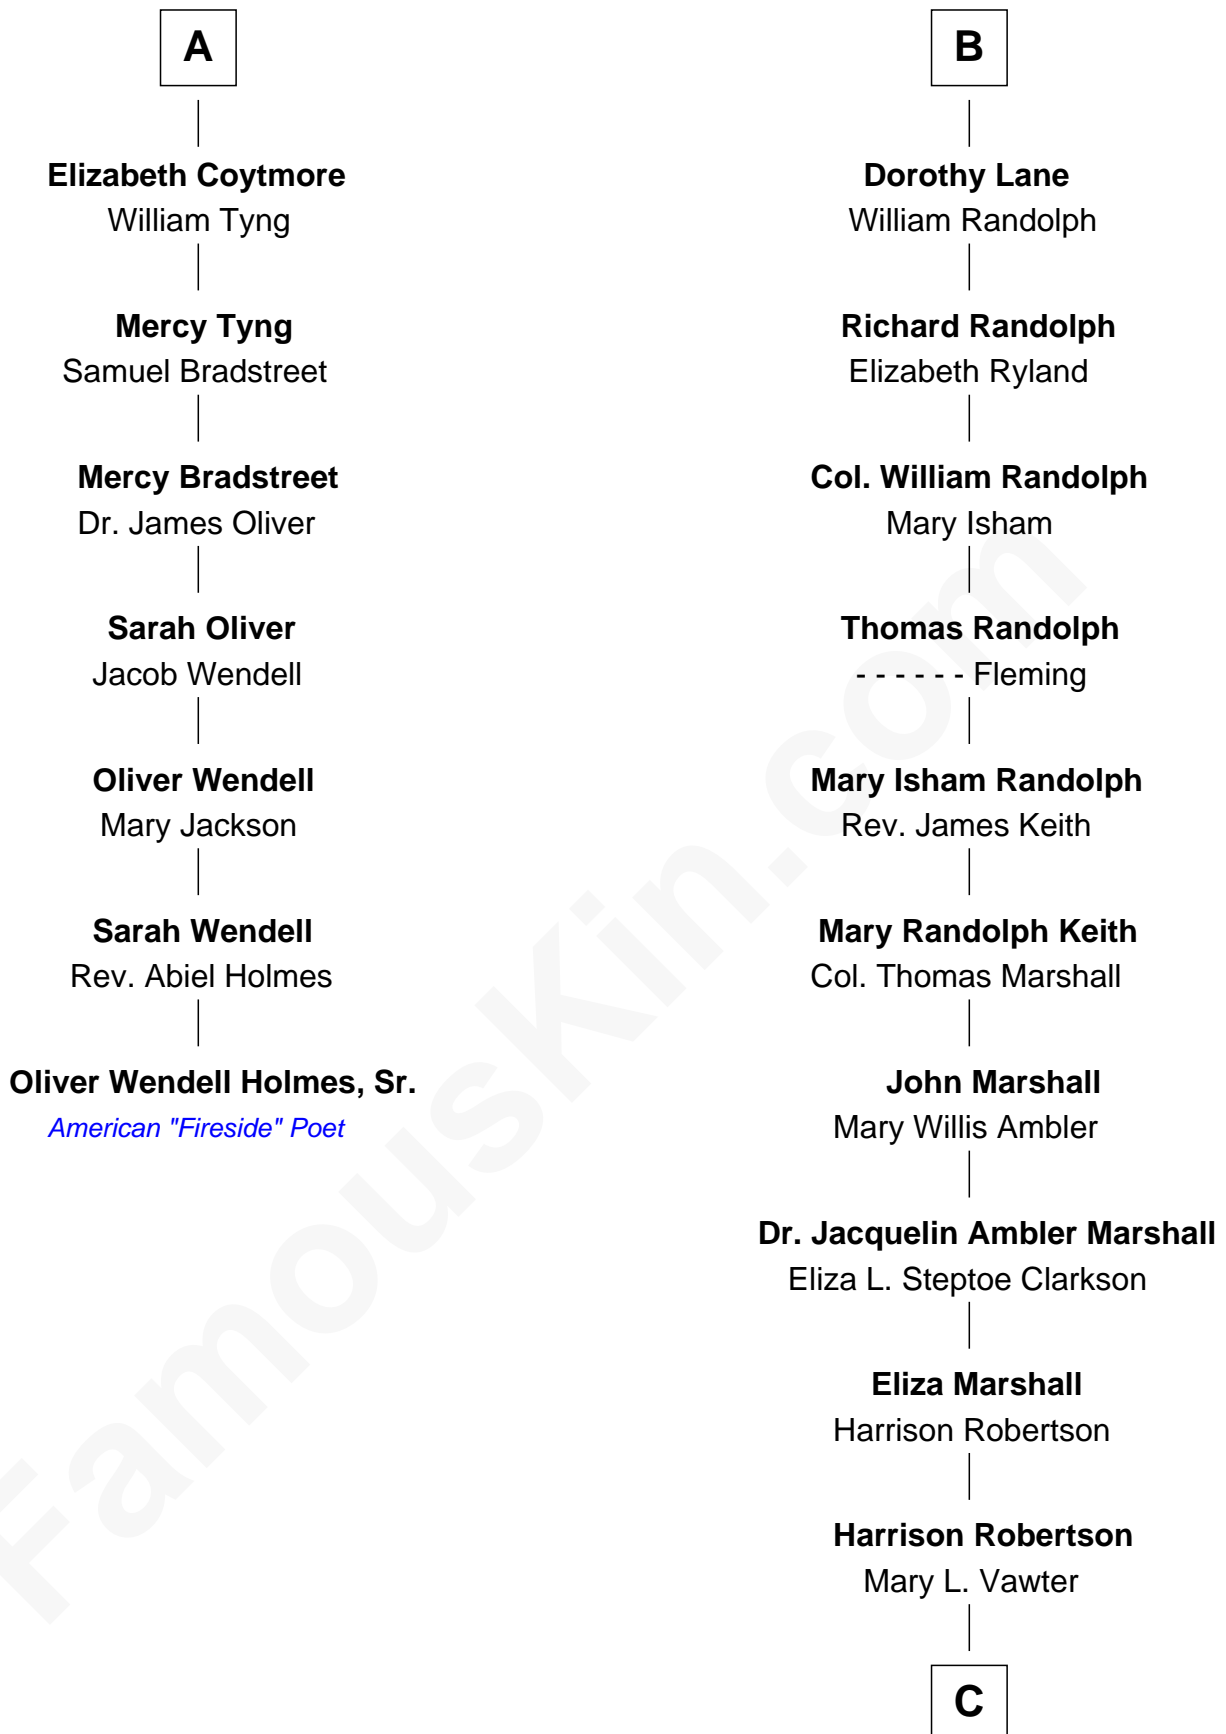

**FamousKin.com**  
**Relationship Chart of**  
**Oliver Wendell Holmes, Sr.**  
*American "Fireside" Poet*

**13th cousin 6 times removed of**  
**Mary Chapin Carpenter**  
*Singer and Songwriter*

**C**

**Harrison Marshall Robertson**

Mary MacKenzie

**Mary Bowie Robertson**

Chapin Carpenter

**Mary Chapin Carpenter**

*Singer and Songwriter*

FamousKin.com