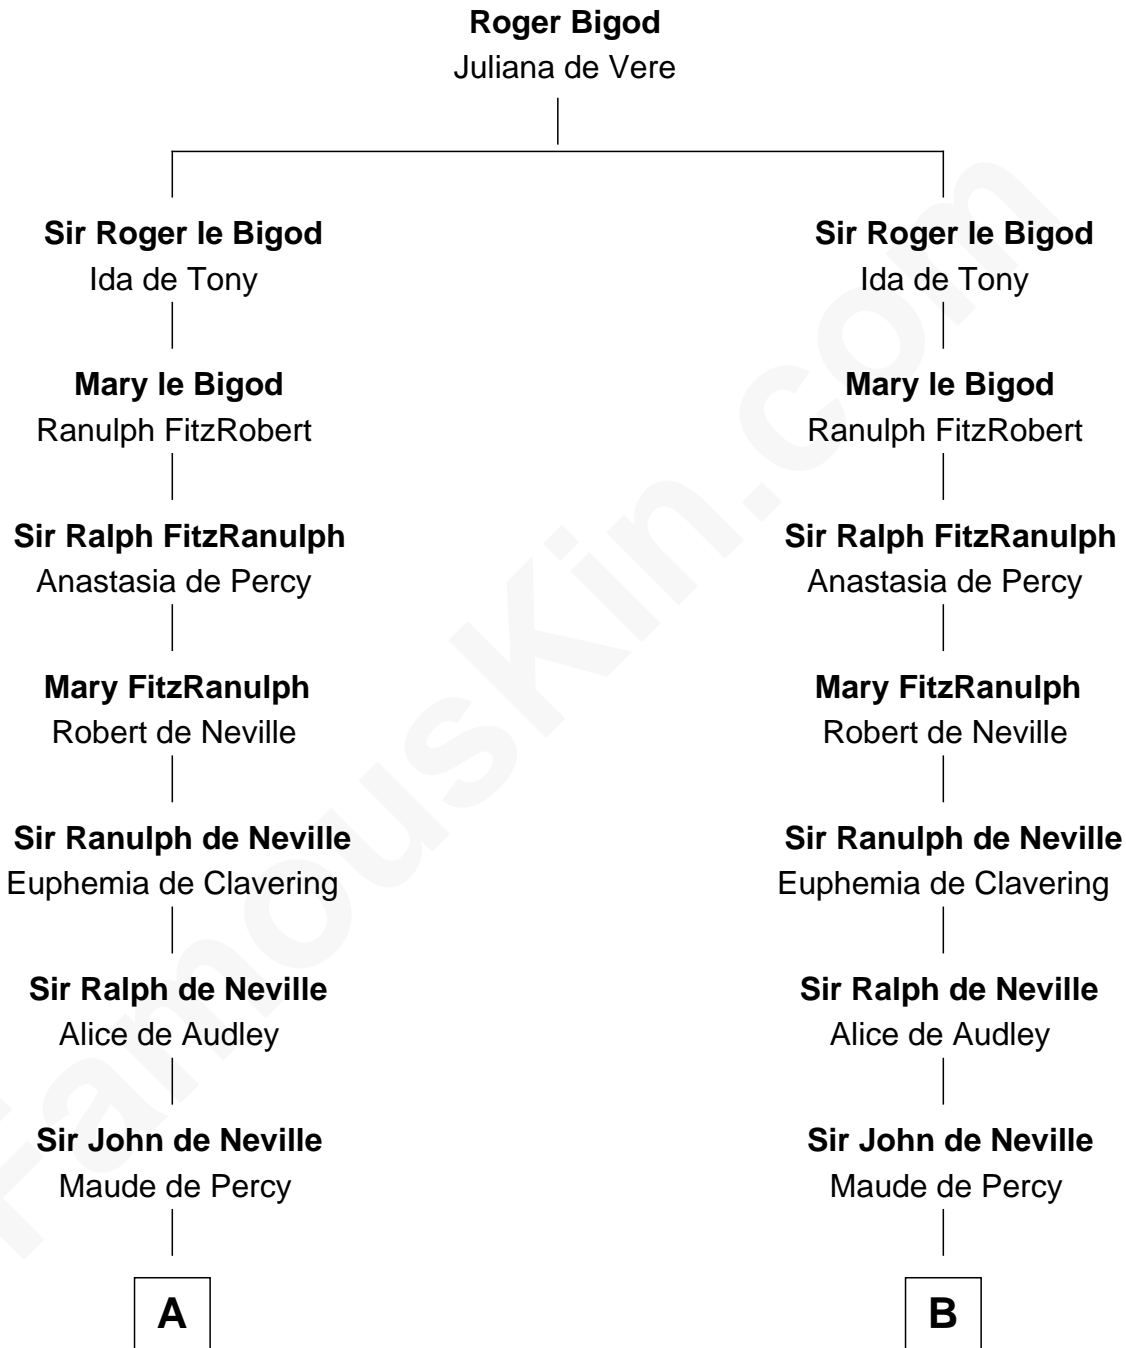

FamousKin.com
Relationship Chart of
Oliver Wendell Holmes, Sr.
American "Fireside" Poet

20th cousin 1 time removed of

John Marshall

4th Chief Justice of the U.S. Supreme Court

C

Mercy Bradstreet

Dr. James Oliver

Sarah Oliver

Jacob Wendell

Oliver Wendell

Mary Jackson

Sarah Wendell

Rev. Abiel Holmes

Oliver Wendell Holmes, Sr.

American "Fireside" Poet