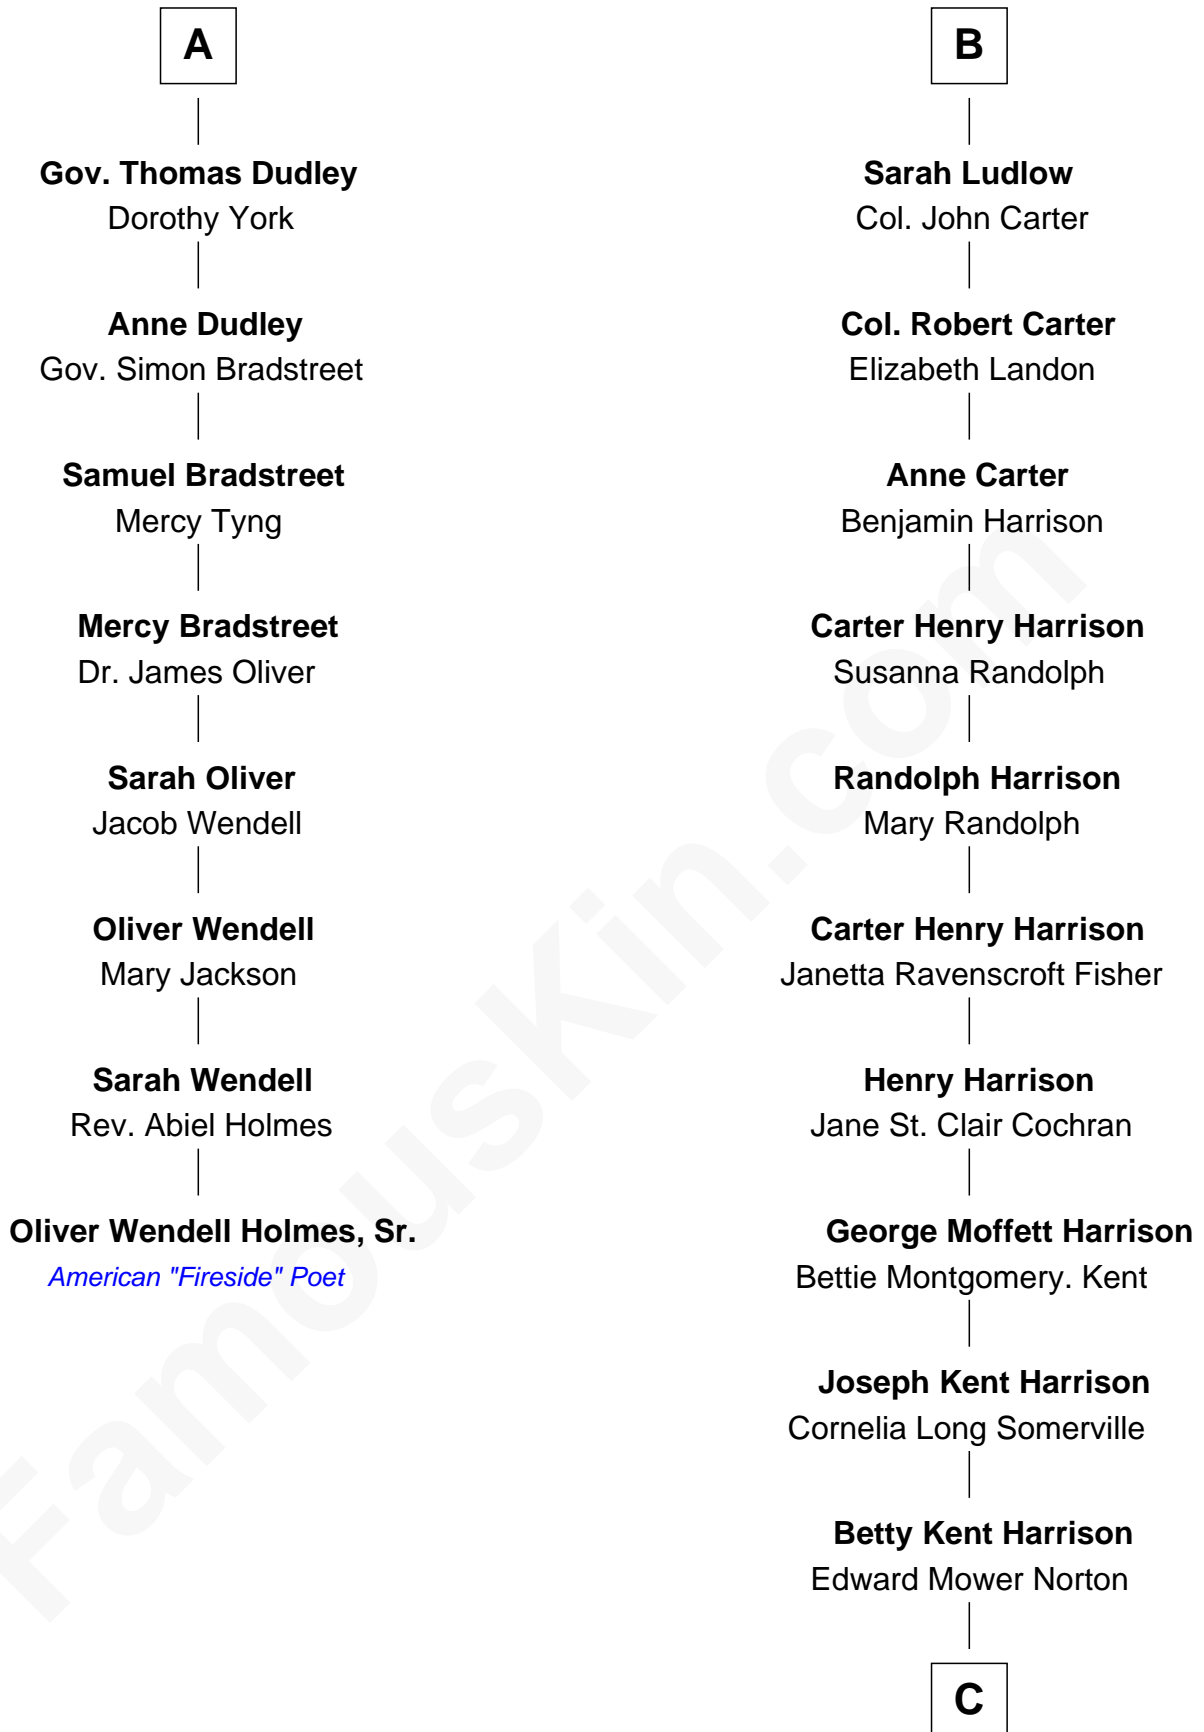

FamousKin.com
Relationship Chart of
Oliver Wendell Holmes, Sr.
American "Fireside" Poet

14th cousin 4 times removed of

Edward Norton
Movie Actor

C

Edward Mower Norton

Lydia Robinson Rouse

Edward Norton

Movie Actor

FamousKin.com