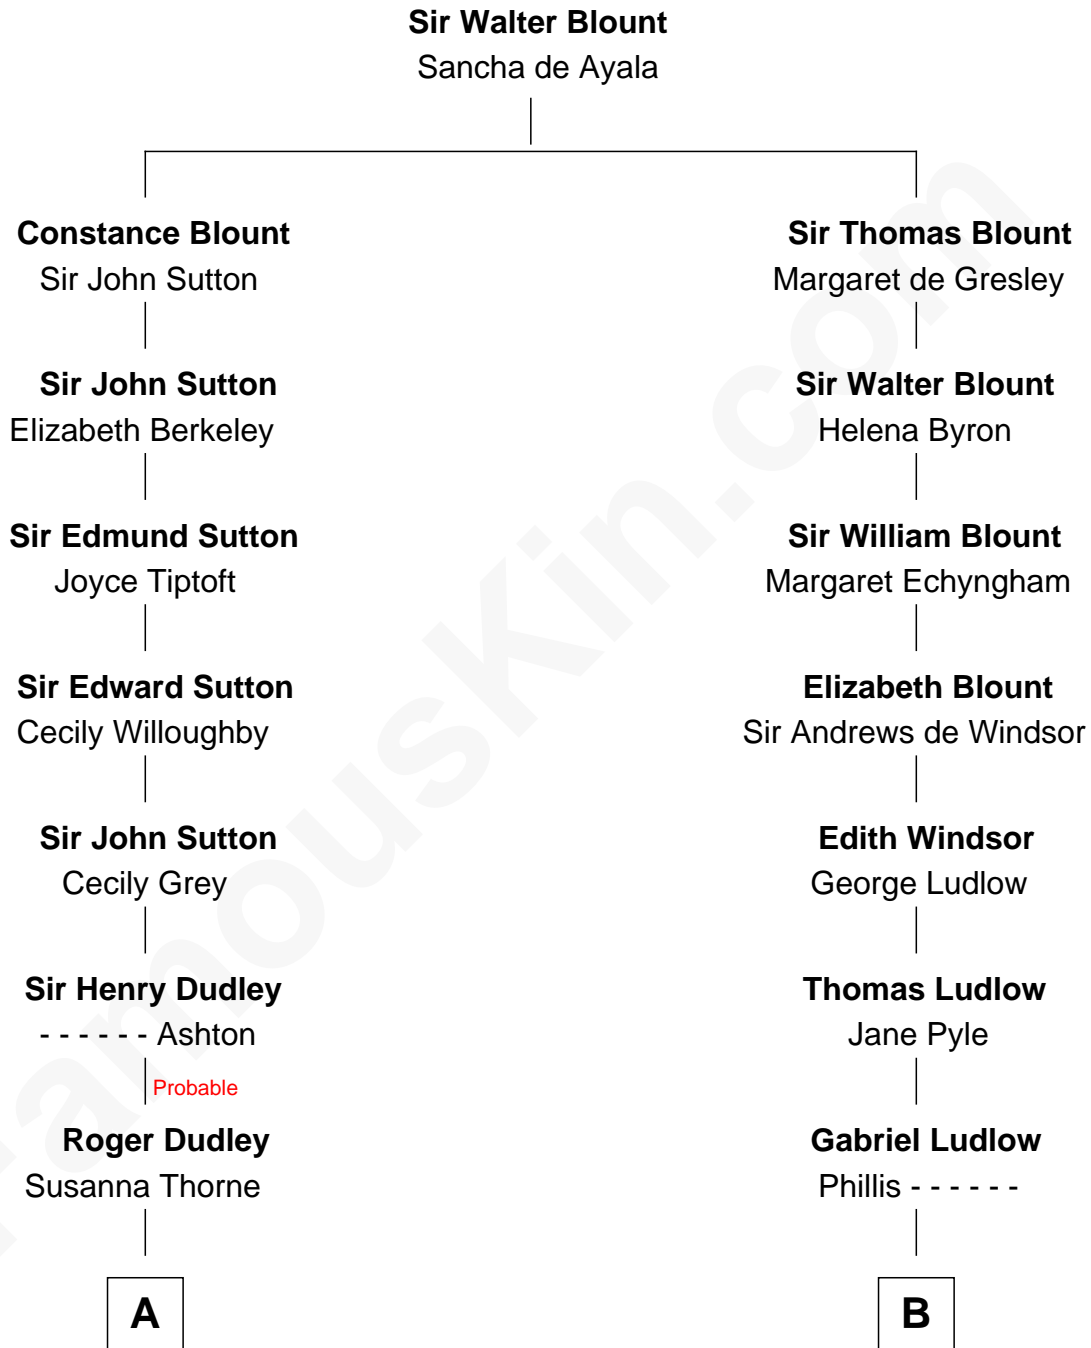

FamousKin.com
Relationship Chart of
Oliver Wendell Holmes, Sr.
American "Fireside" Poet

14th cousin 4 times removed of

Edward Norton
Movie Actor

C

Edward Mower Norton

Lydia Robinson Rouse

Edward Norton

Movie Actor

FamousKin.com