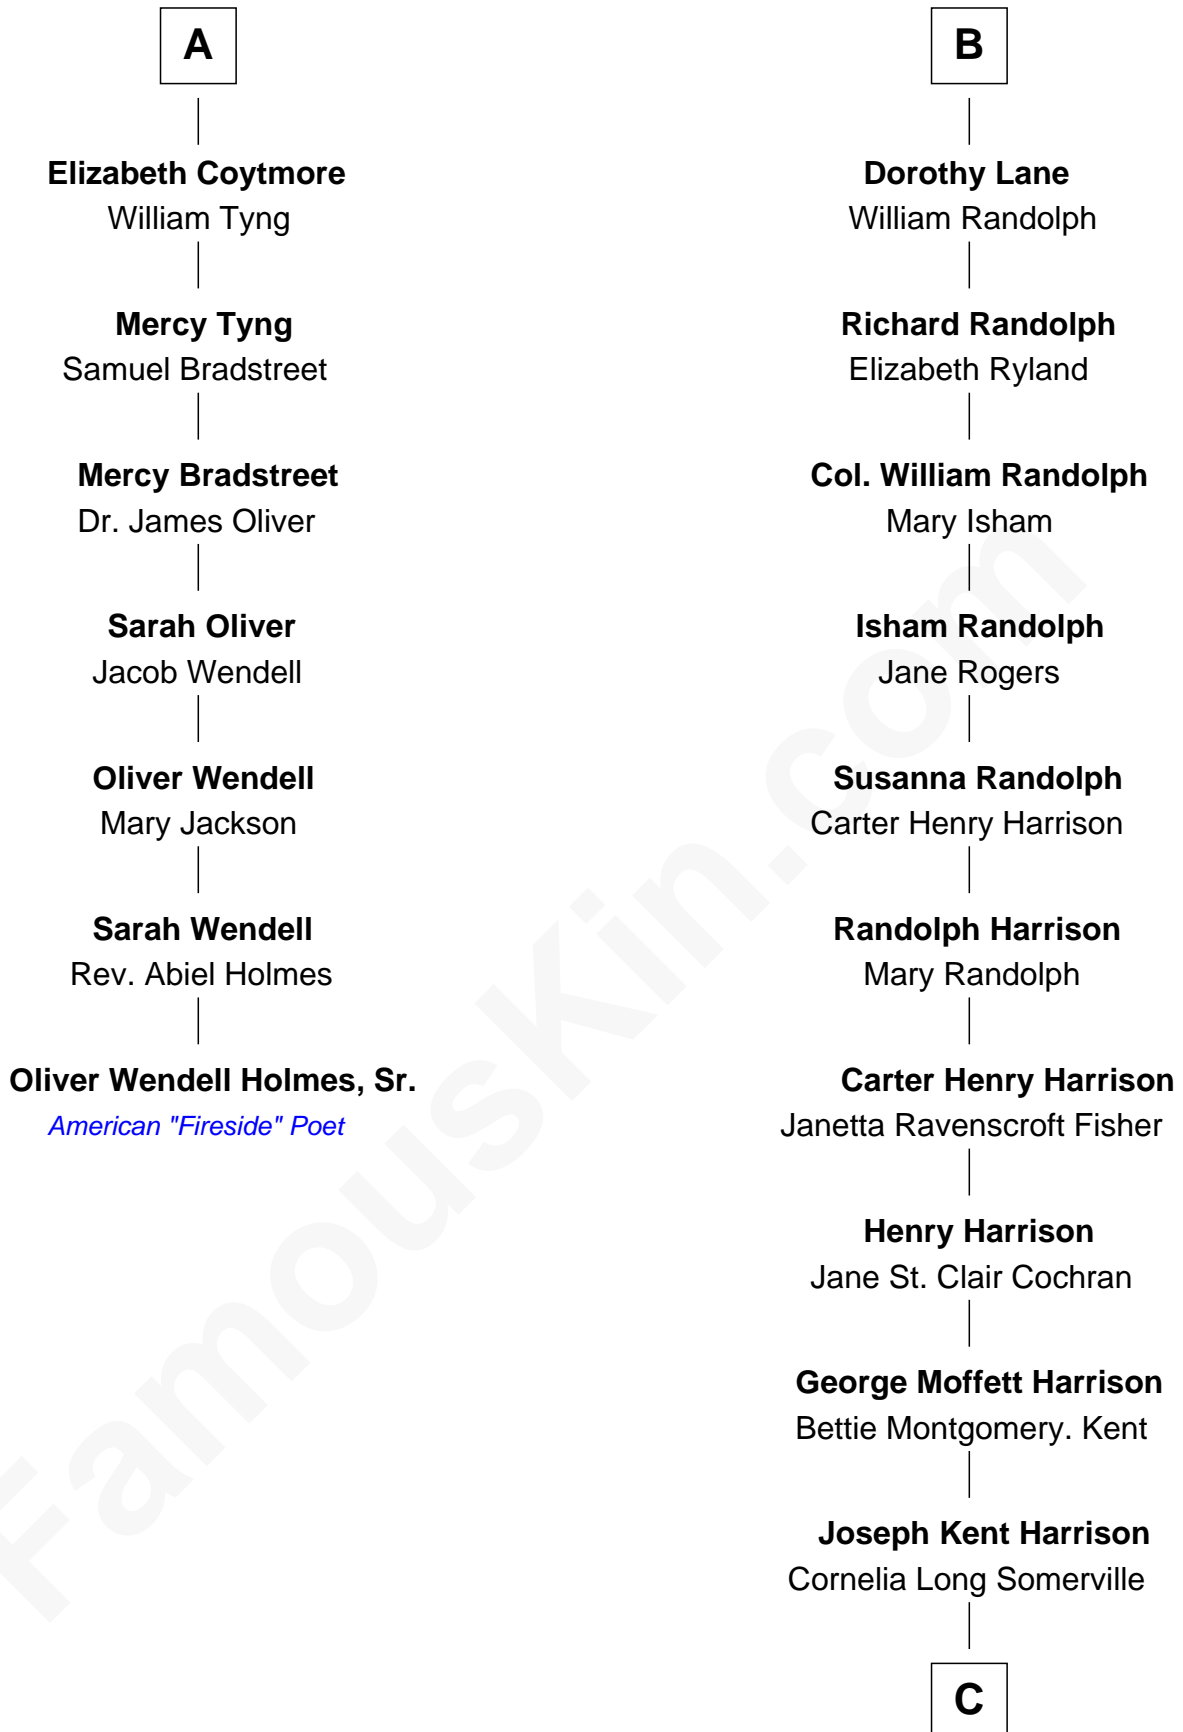

FamousKin.com
Relationship Chart of
Oliver Wendell Holmes, Sr.
American "Fireside" Poet

13th cousin 6 times removed of

Edward Norton
Movie Actor

C

Betty Kent Harrison
Edward Mower Norton

Edward Mower Norton
Lydia Robinson Rouse

Edward Norton
Movie Actor

FamousKin.com