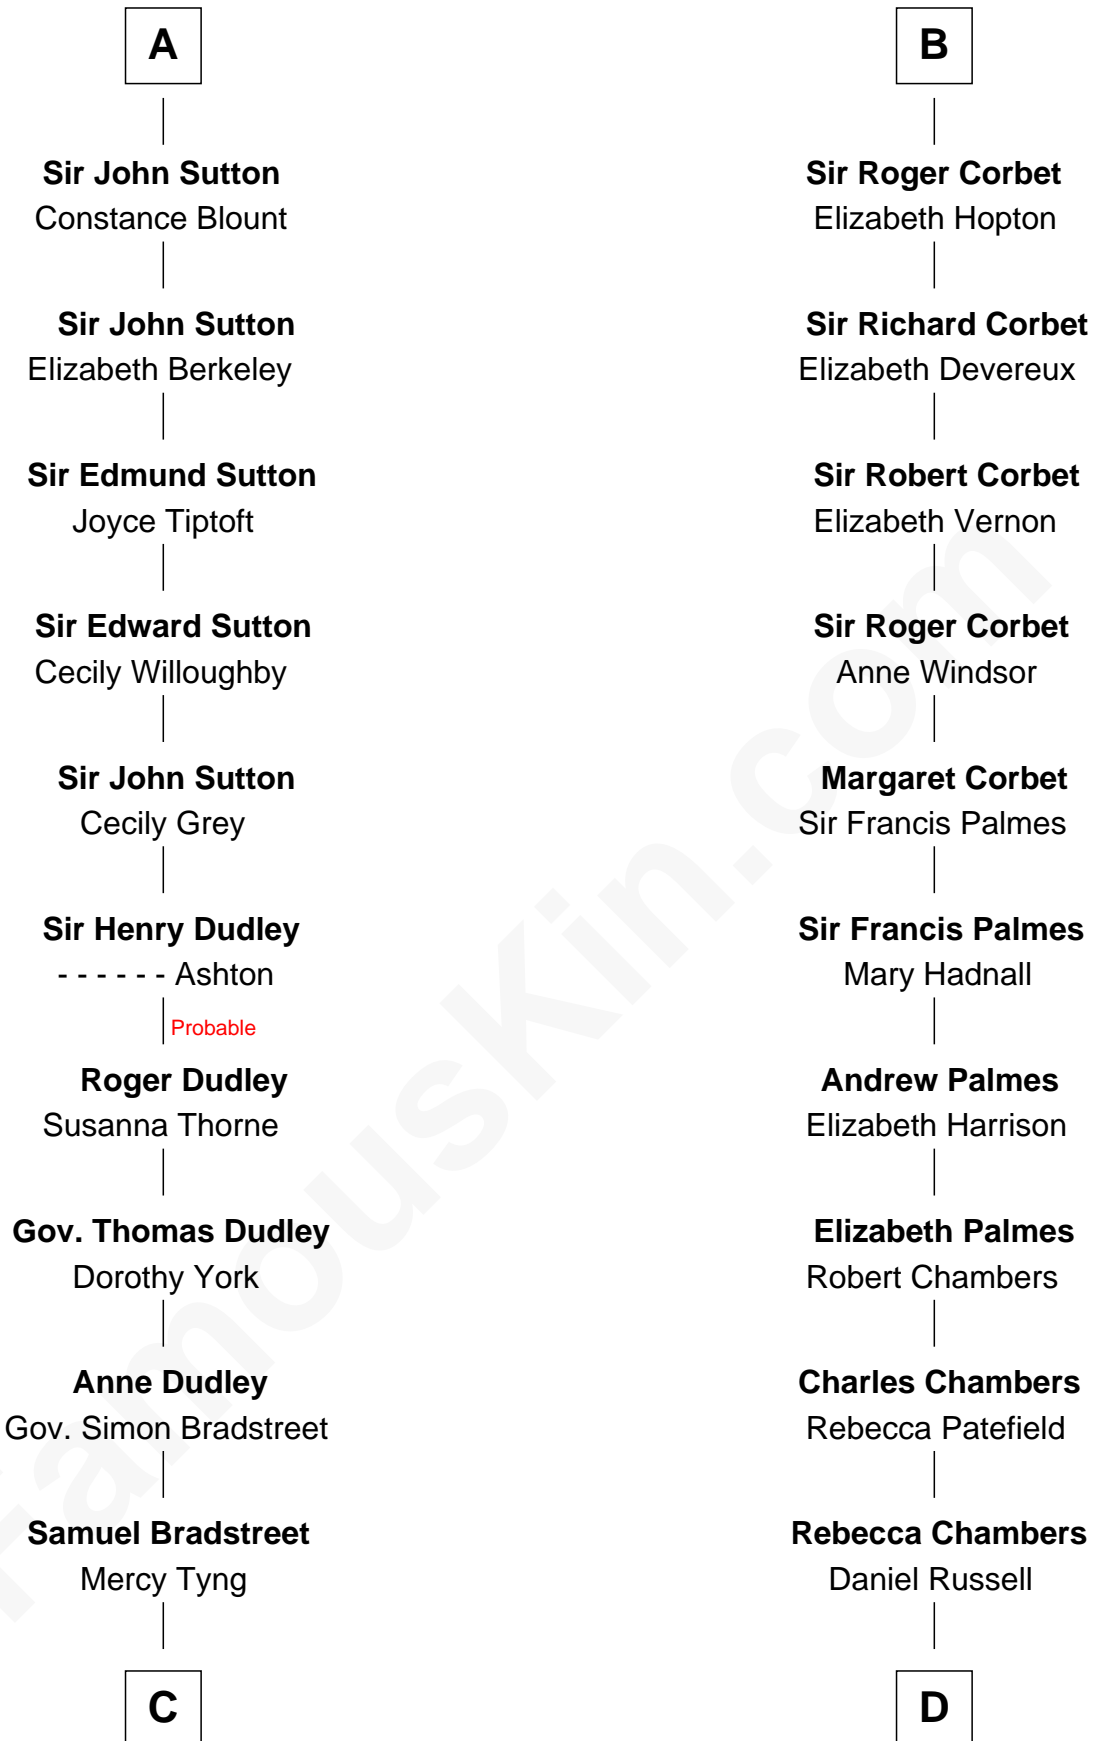

FamousKin.com
Relationship Chart of
Oliver Wendell Holmes, Sr.
American "Fireside" Poet

20th cousin 1 time removed of
James Russell Lowell
American "Fireside" Poet

C

Mercy Bradstreet

Dr. James Oliver

Sarah Oliver