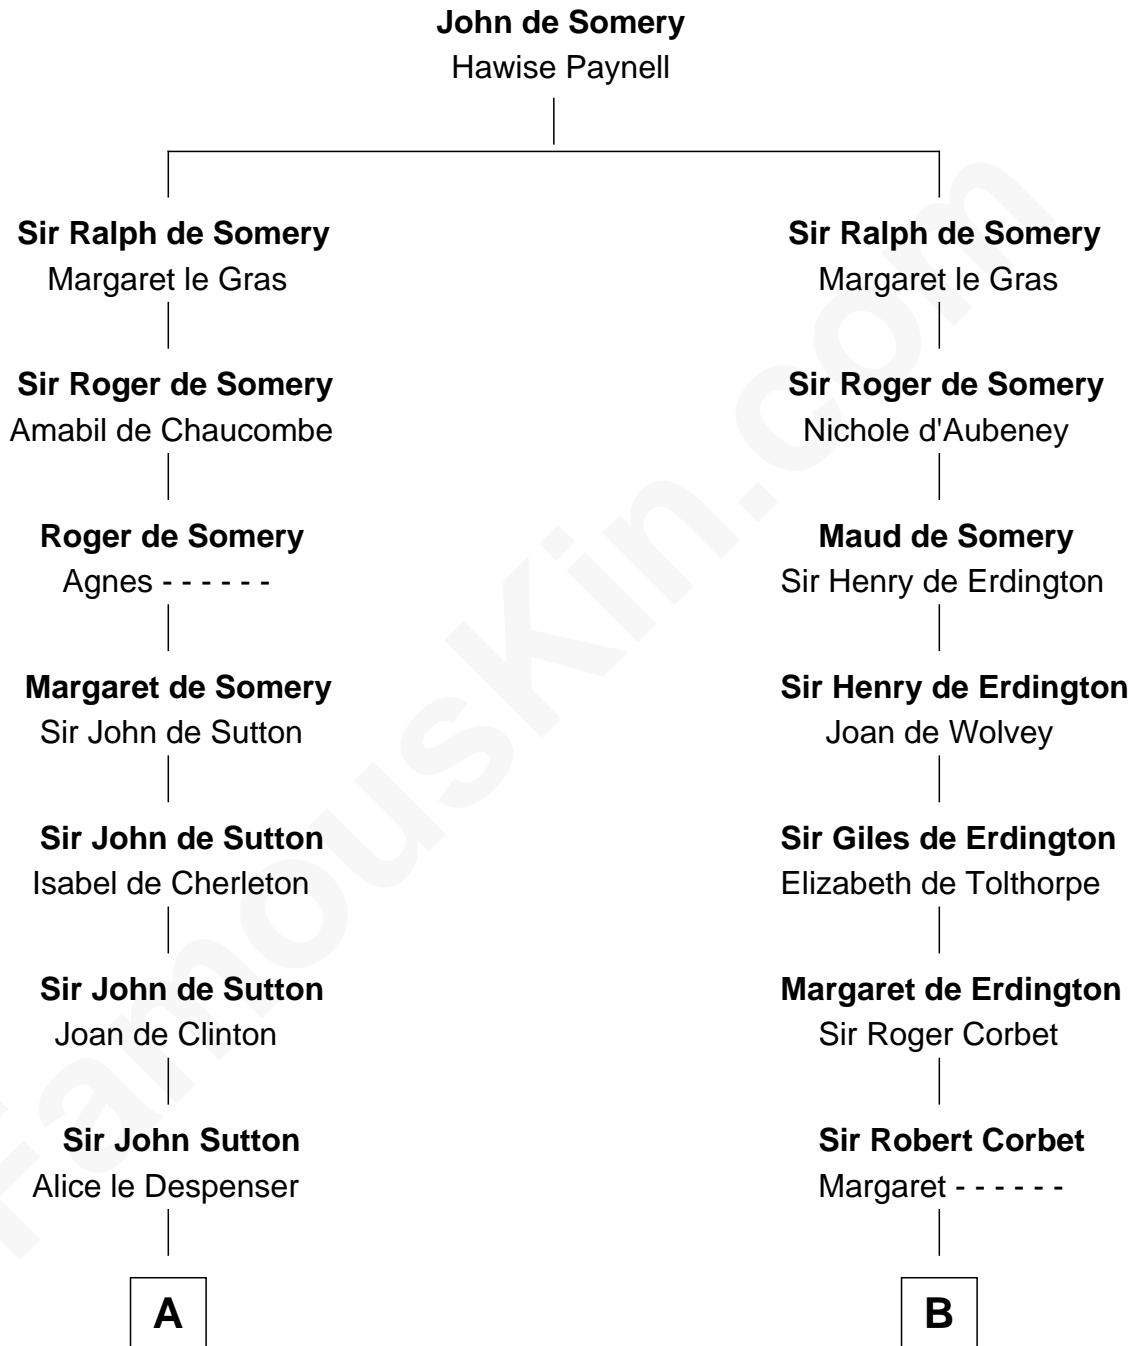

FamousKin.com
Relationship Chart of
Oliver Wendell Holmes, Sr.
American "Fireside" Poet

20th cousin 1 time removed of
James Russell Lowell
American "Fireside" Poet

C

Mercy Bradstreet

Dr. James Oliver

Sarah Oliver

Jacob Wendell

Oliver Wendell

Mary Jackson

Sarah Wendell

Rev. Abiel Holmes

Oliver Wendell Holmes, Sr.

American "Fireside" Poet

D