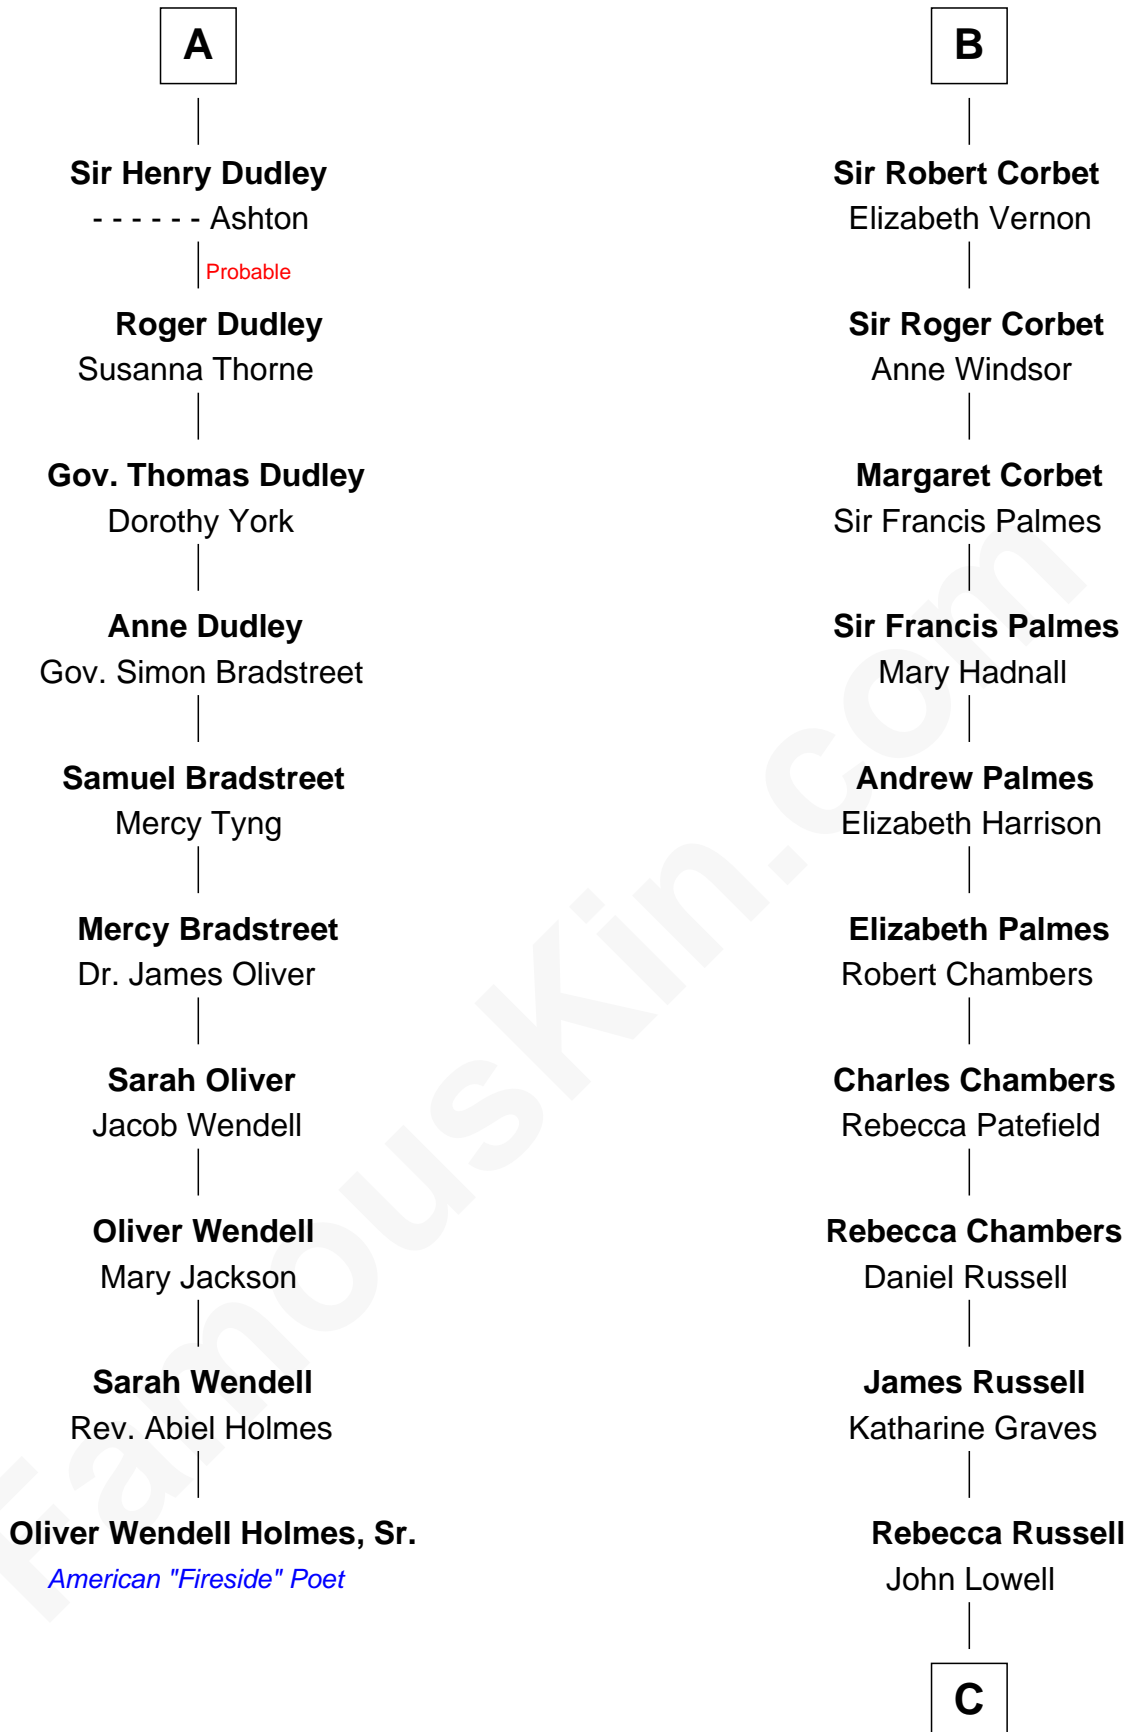

FamousKin.com
Relationship Chart of
Oliver Wendell Holmes, Sr.
American "Fireside" Poet

16th cousin 2 times removed of

James Russell Lowell
American "Fireside" Poet

C

Rev. Charles Lowell
Harriet Brackett Spence

James Russell Lowell
American "Fireside" Poet

FamousKin.com