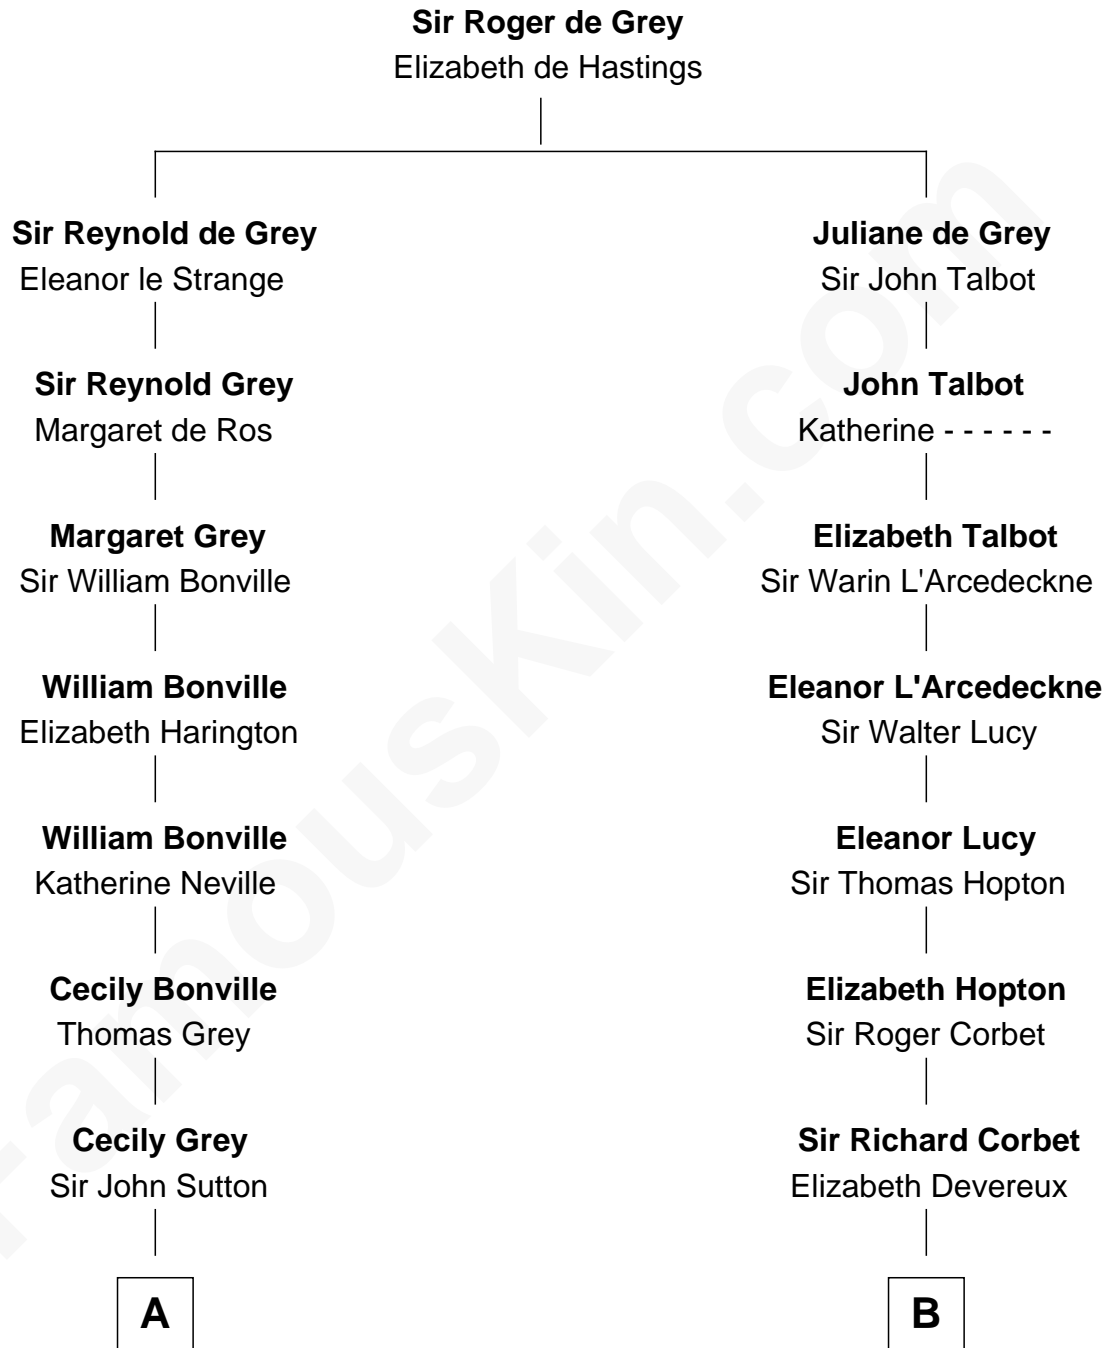

FamousKin.com
Relationship Chart of
Oliver Wendell Holmes, Sr.
American "Fireside" Poet

16th cousin 2 times removed of

James Russell Lowell
American "Fireside" Poet

C

Rev. Charles Lowell
Harriet Brackett Spence

James Russell Lowell
American "Fireside" Poet

FamousKin.com