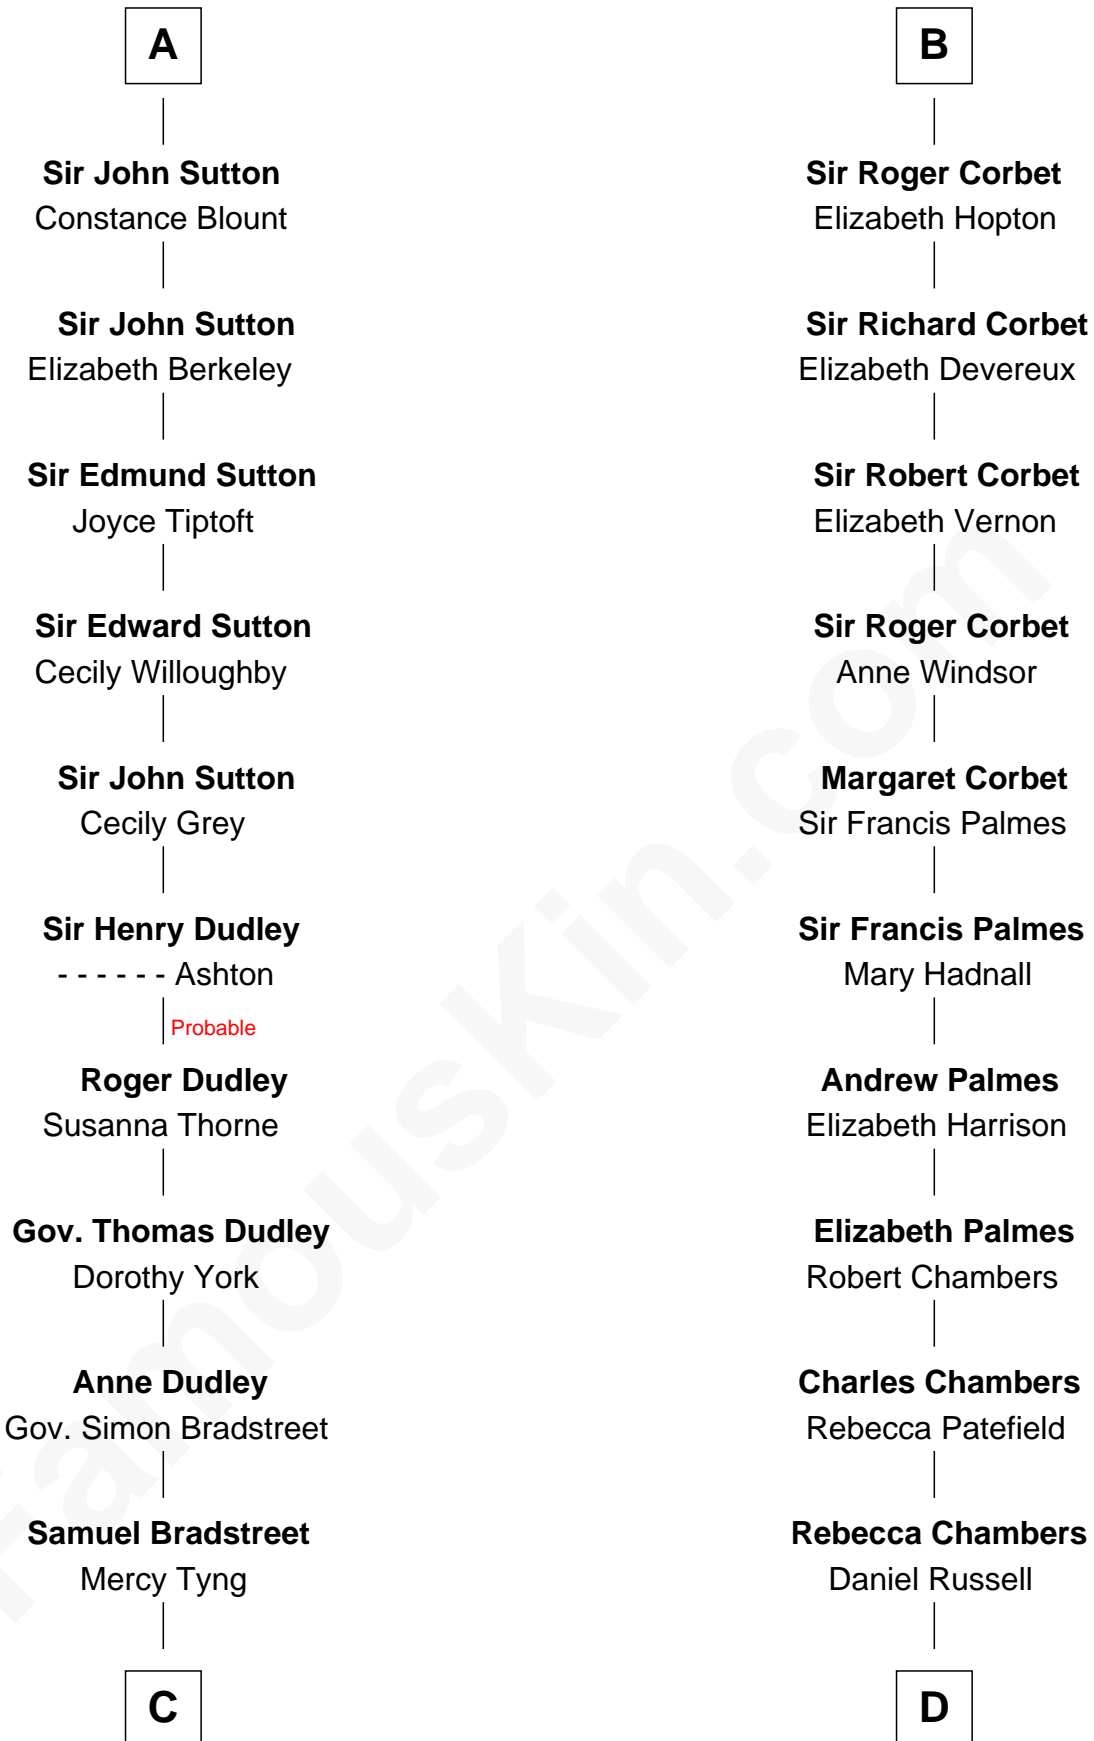

FamousKin.com
Relationship Chart of
Oliver Wendell Holmes, Sr.
American "Fireside" Poet

20th cousin 1 time removed of
James Russell Lowell
American "Fireside" Poet

C

Mercy Bradstreet

Dr. James Oliver

Sarah Oliver