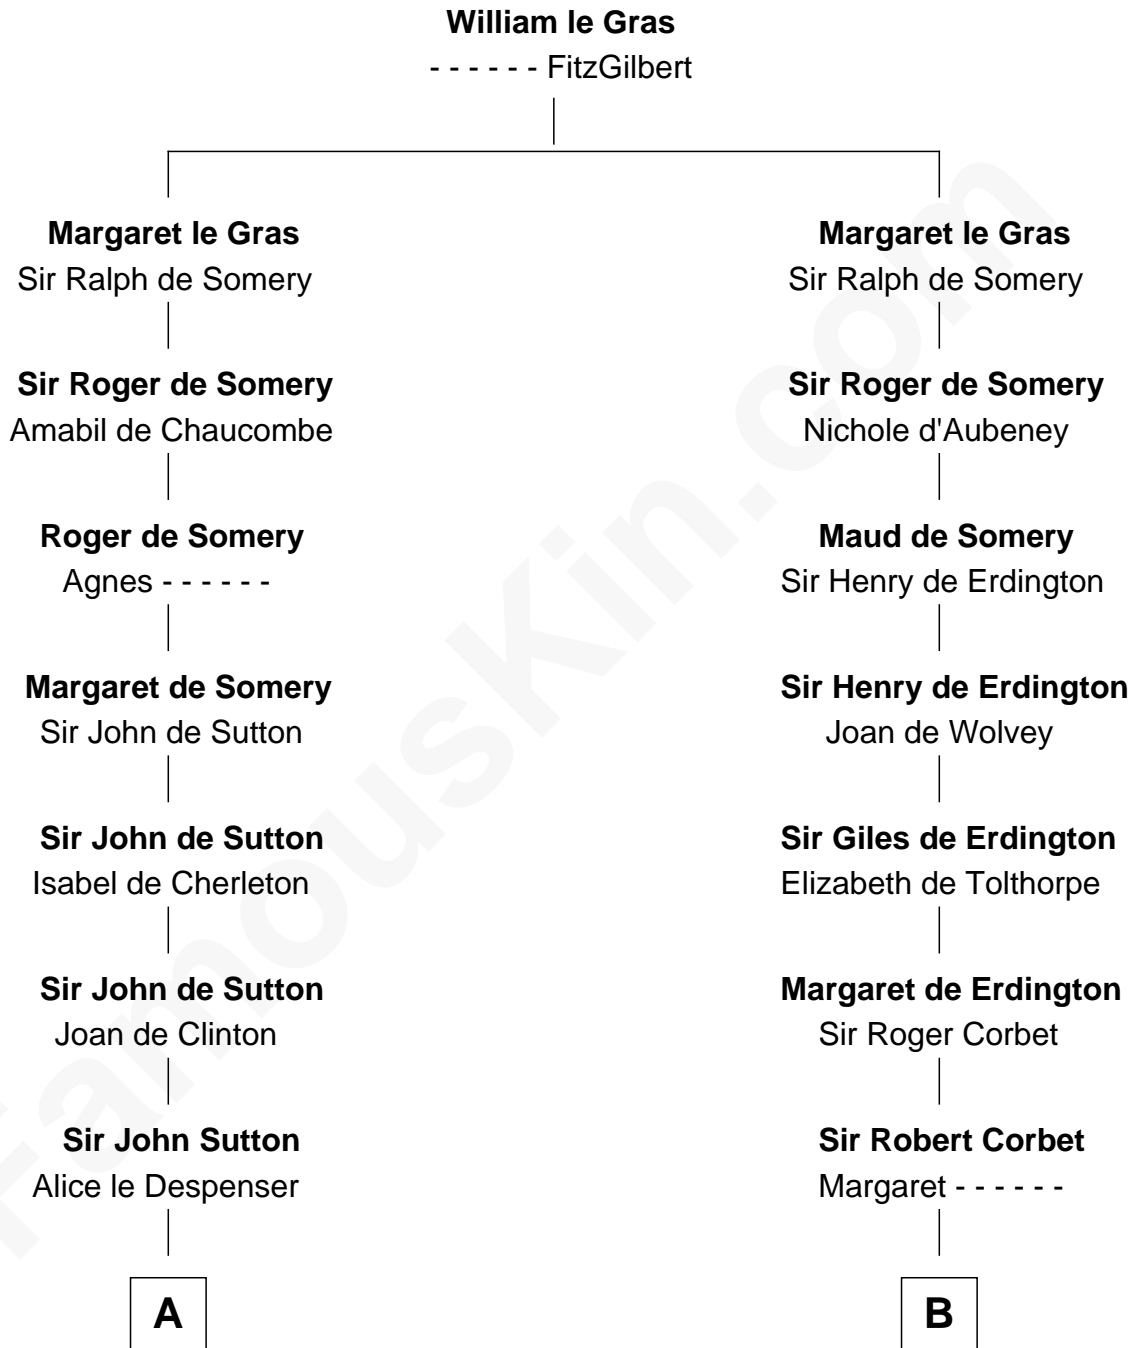

FamousKin.com
Relationship Chart of
Oliver Wendell Holmes, Sr.
American "Fireside" Poet

20th cousin 1 time removed of
James Russell Lowell
American "Fireside" Poet

C

Mercy Bradstreet

Dr. James Oliver

Sarah Oliver

Jacob Wendell

Oliver Wendell

Mary Jackson

Sarah Wendell

Rev. Abiel Holmes

Oliver Wendell Holmes, Sr.

American "Fireside" Poet

D