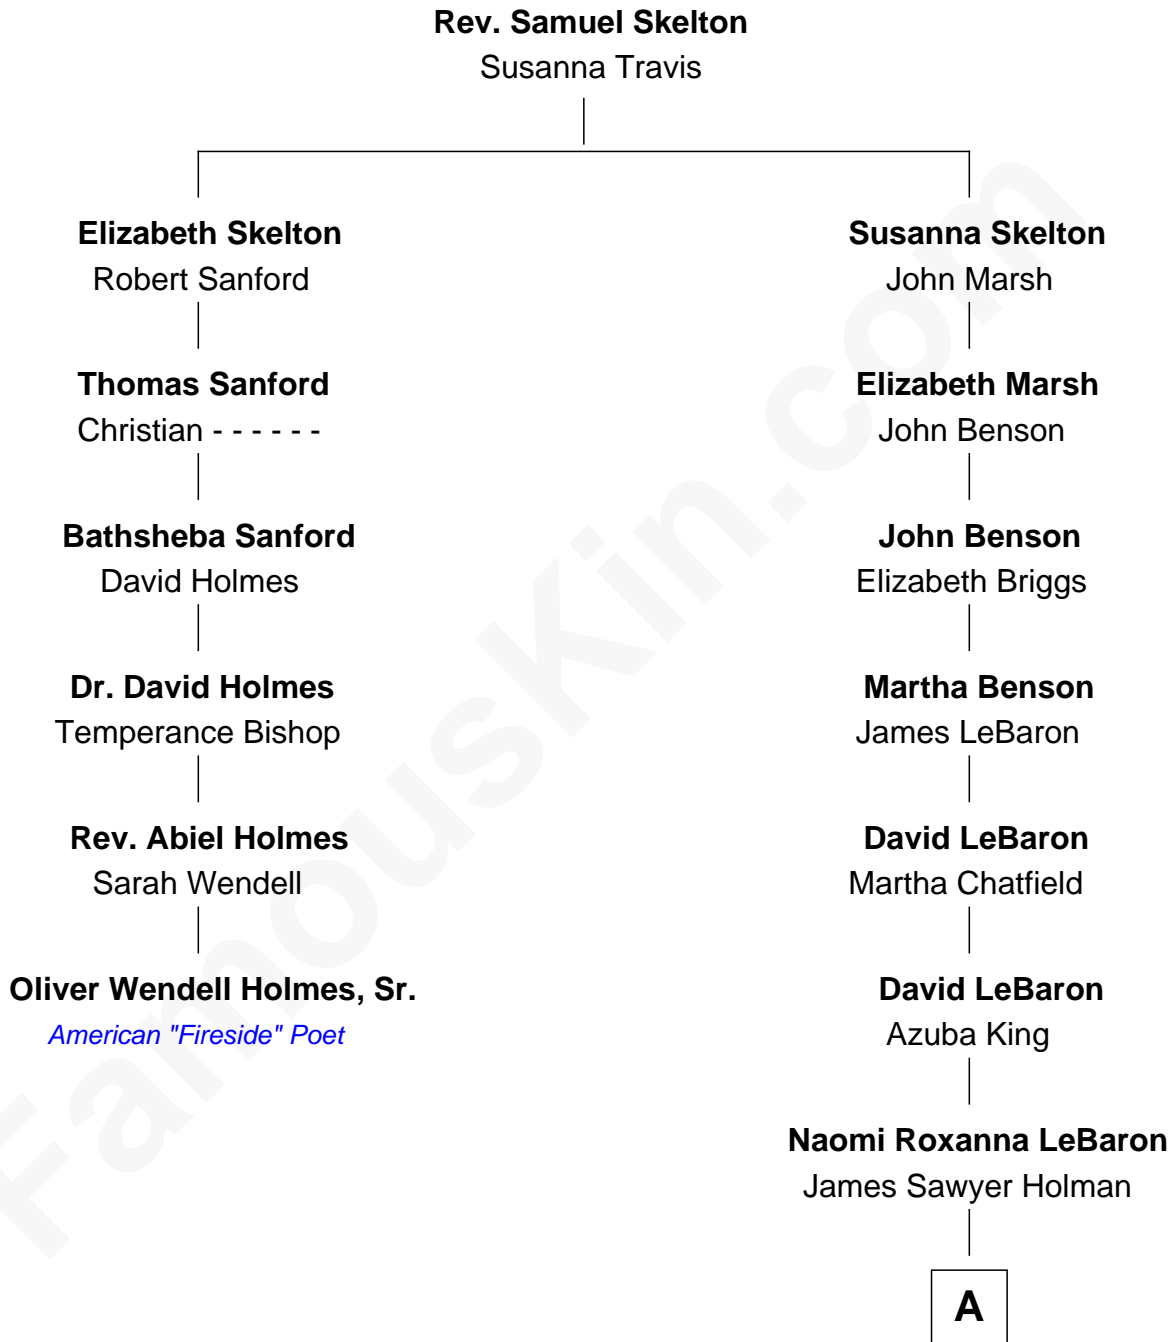

**FamousKin.com**  
**Relationship Chart of**  
**Oliver Wendell Holmes, Sr.**  
*American "Fireside" Poet*

**5th cousin 7 times removed of**  
**Elizabeth Smart**  
*Founder of Elizabeth Smart Foundation*

**A**

**Harriet Naomi Holman**  
Benjamin Franklin Johnson

**Seth Jedidiah Johnson**  
Polly Elizabeth Richmond

**Genevieve Johnson**  
Archibald Newel Pettit

**Genevieve Pettit**  
Myron LeGrande Francom

**Lois Ann Francom**  
Edward Sharp Smart

**Elizabeth Smart**  
*Child Safety Activist*