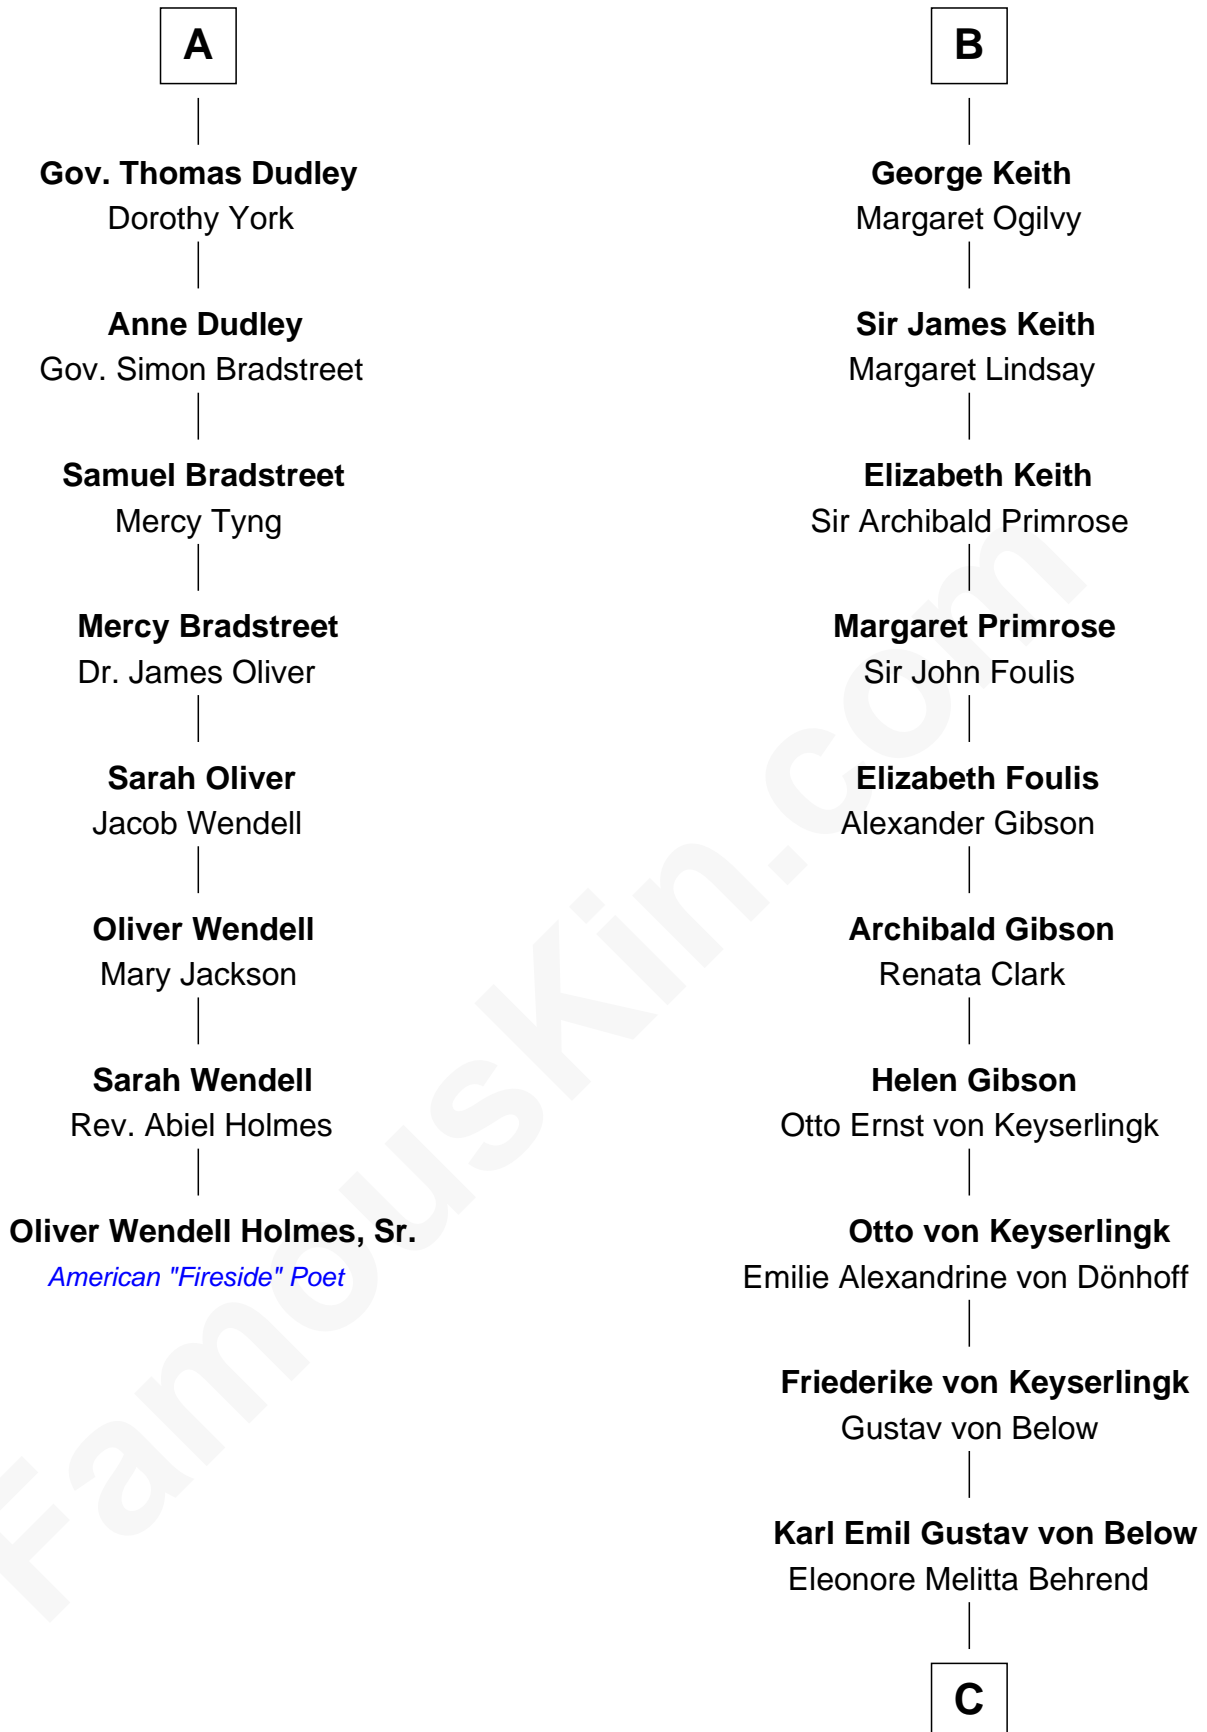

FamousKin.com
Relationship Chart of
Oliver Wendell Holmes, Sr.
American "Fireside" Poet

14th cousin 5 times removed of
Wernher von Braun
Rocket Scientist

Sir Thomas de Holand
 Alice Fitzalan

C

Marie Eleonore Dorothea von Below

Wernher von Quistorp

Emmy von Quistorp

Magnus von Braun

Wernher von Braun

Rocket Scientist

FamousKin.com