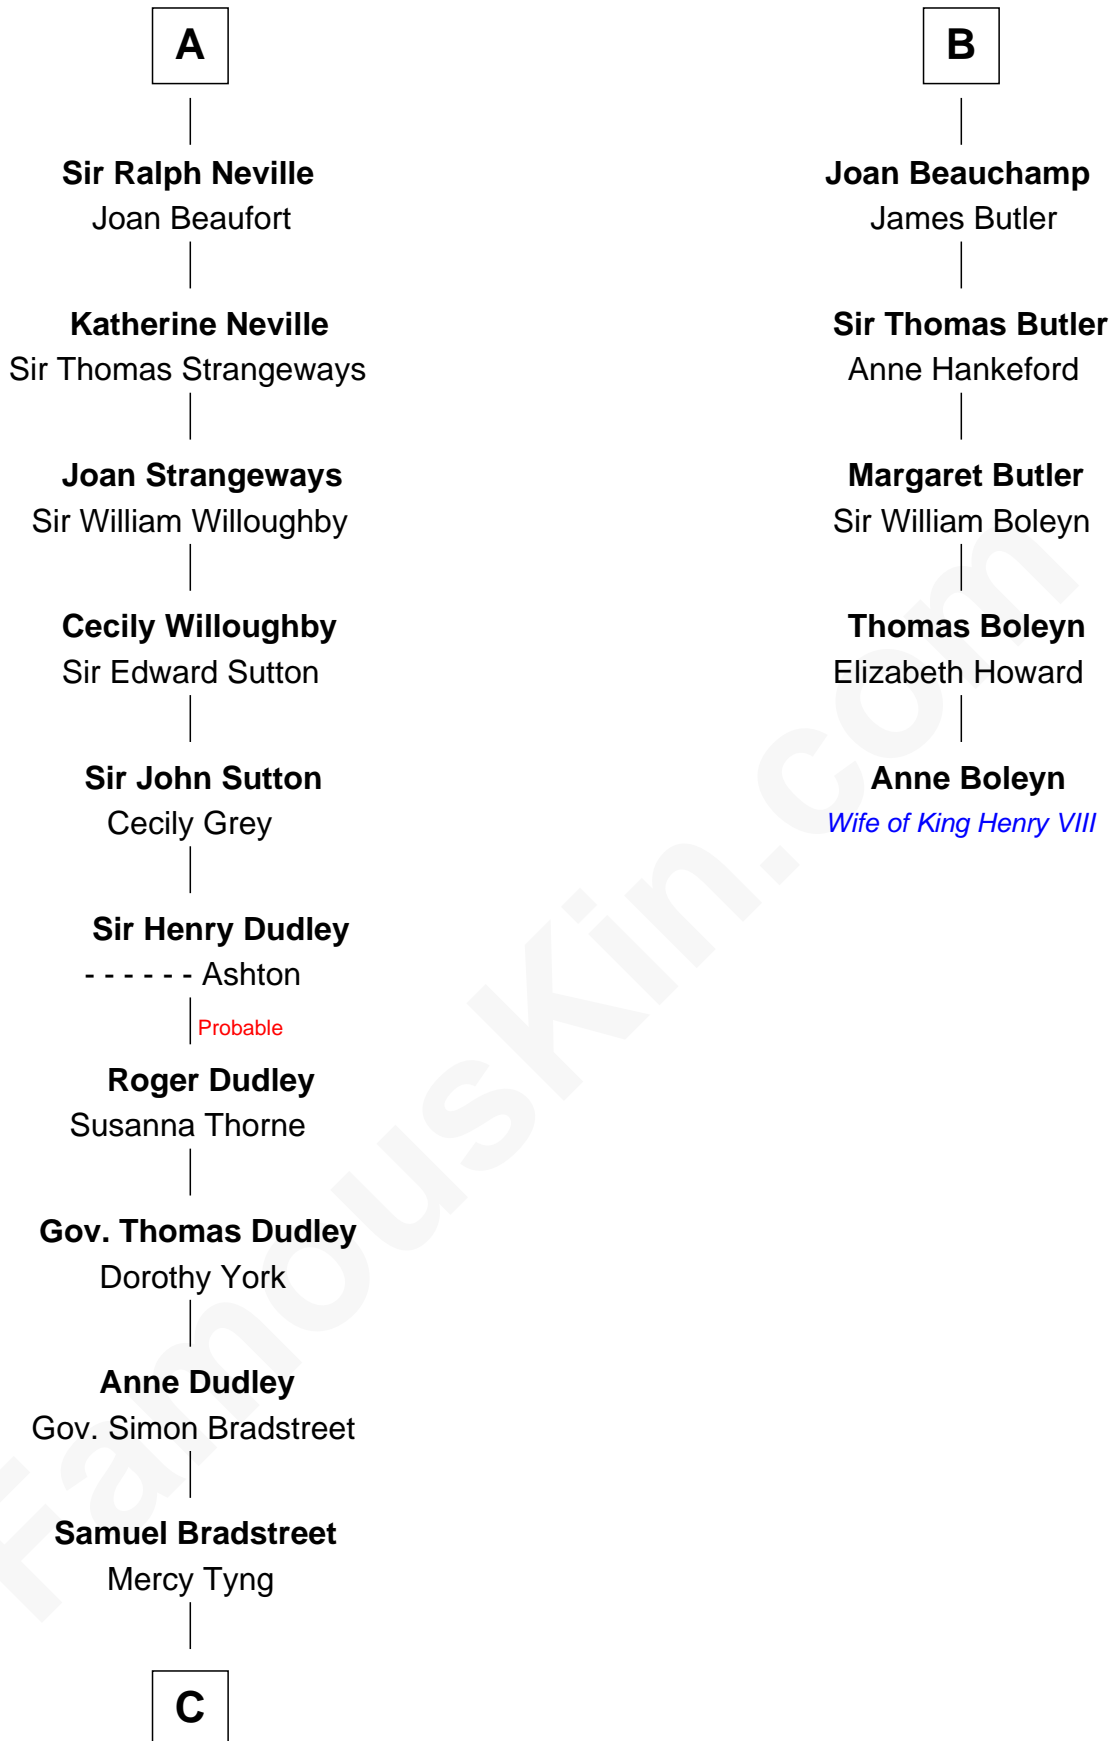

FamousKin.com
Relationship Chart of
Oliver Wendell Holmes, Sr.
American "Fireside" Poet

11th cousin 10 times removed of

Anne Boleyn
2nd Wife of King Henry VIII

C

—
Mercy Bradstreet

Dr. James Oliver

—
Sarah Oliver

Jacob Wendell

—
Oliver Wendell

Mary Jackson

—
Sarah Wendell

Rev. Abiel Holmes

—
Oliver Wendell Holmes, Sr.

American "Fireside" Poet