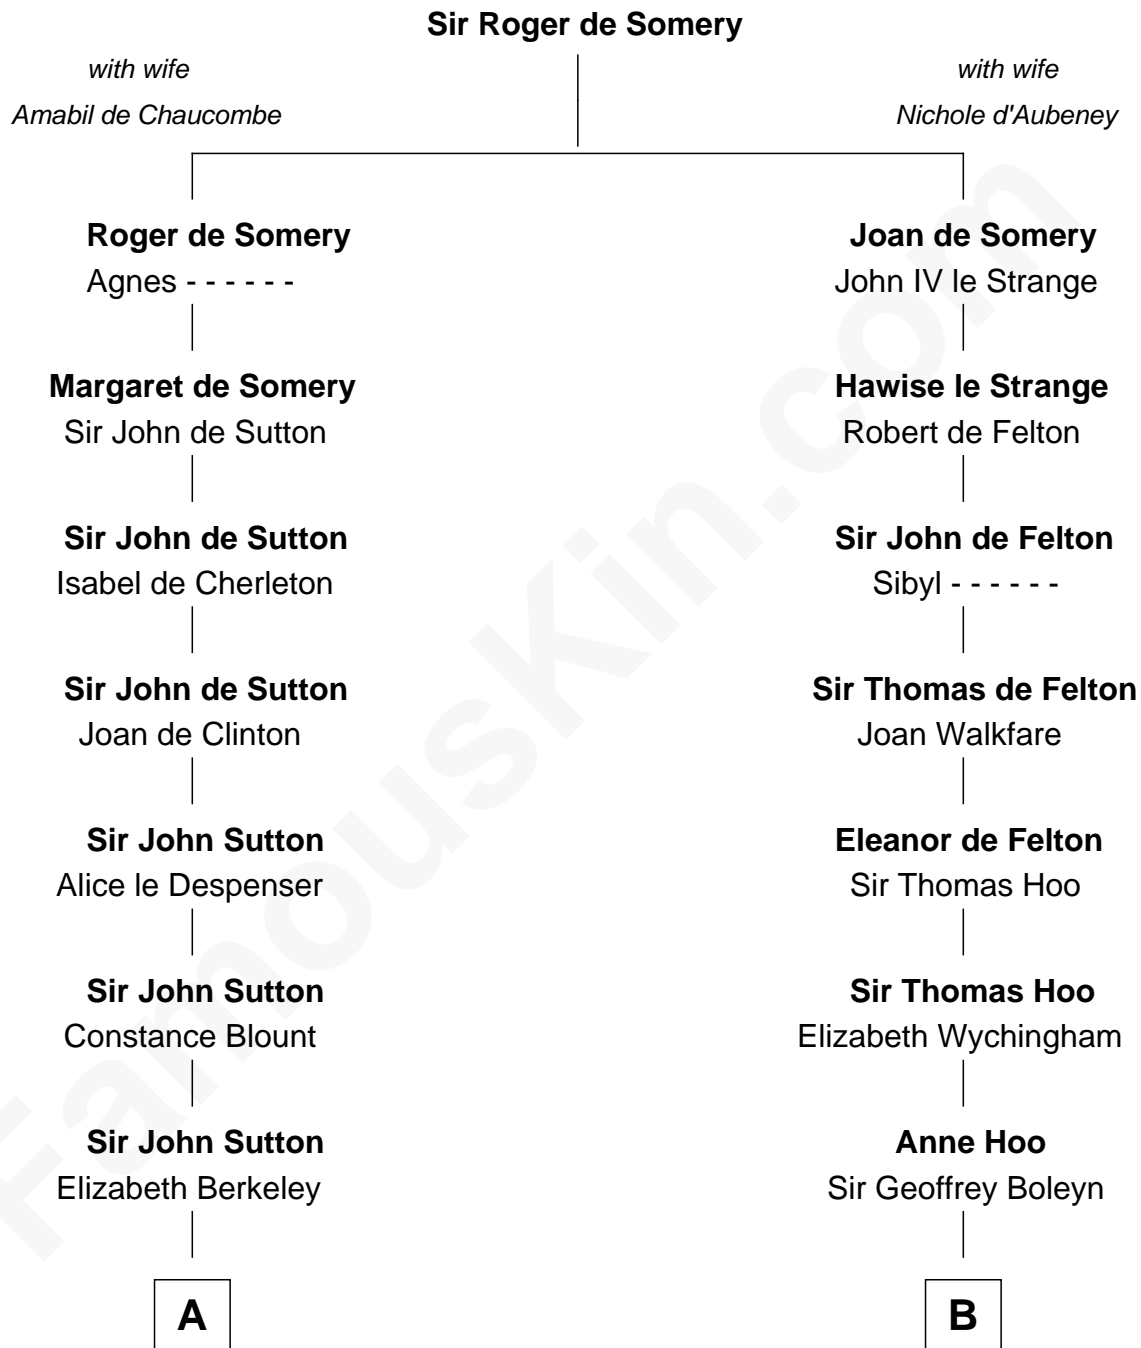

FamousKin.com
Relationship Chart of
Oliver Wendell Holmes, Sr.
American "Fireside" Poet

9th cousin 10 times removed of

Anne Boleyn
2nd Wife of King Henry VIII

C

—
Oliver Wendell

Mary Jackson

—
Sarah Wendell

Rev. Abiel Holmes

—
Oliver Wendell Holmes, Sr.

American "Fireside" Poet

FamousKin.com