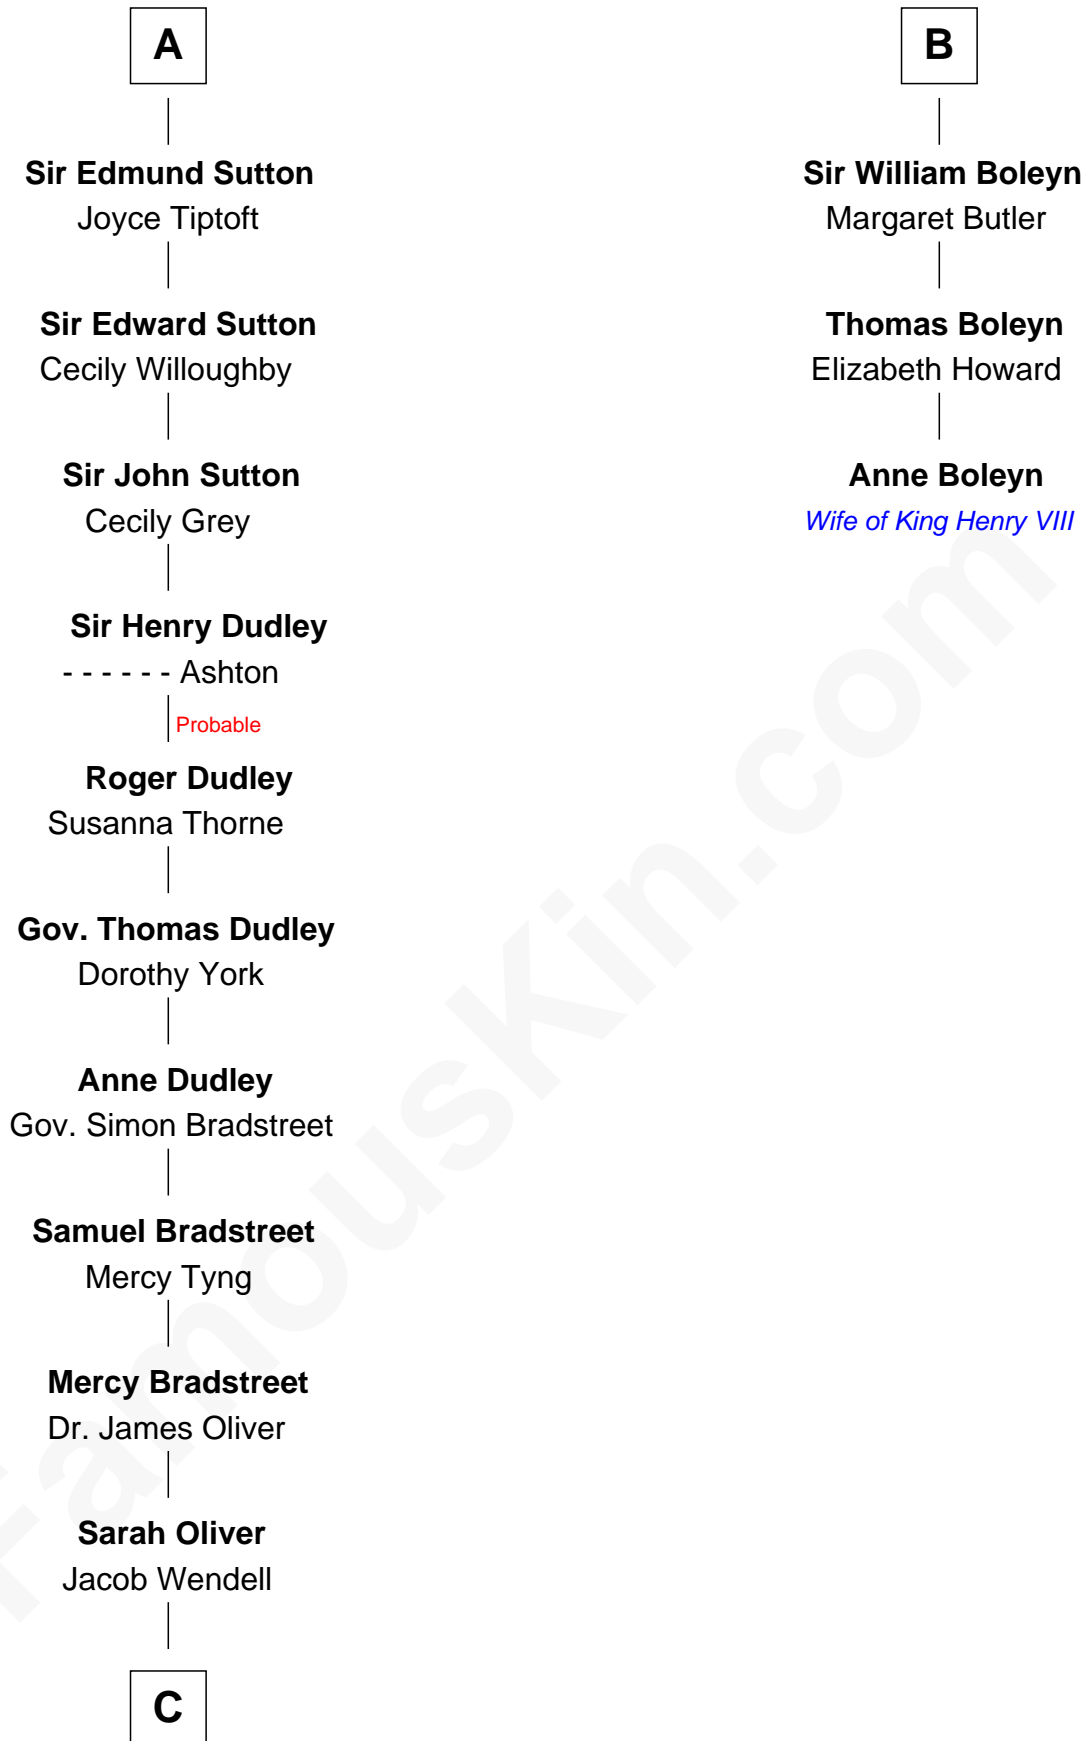

FamousKin.com
Relationship Chart of
Oliver Wendell Holmes, Sr.
American "Fireside" Poet

9th cousin 10 times removed of

Anne Boleyn
2nd Wife of King Henry VIII

C

—
Oliver Wendell

Mary Jackson

—
Sarah Wendell

Rev. Abiel Holmes

—
Oliver Wendell Holmes, Sr.

American "Fireside" Poet

FamousKin.com