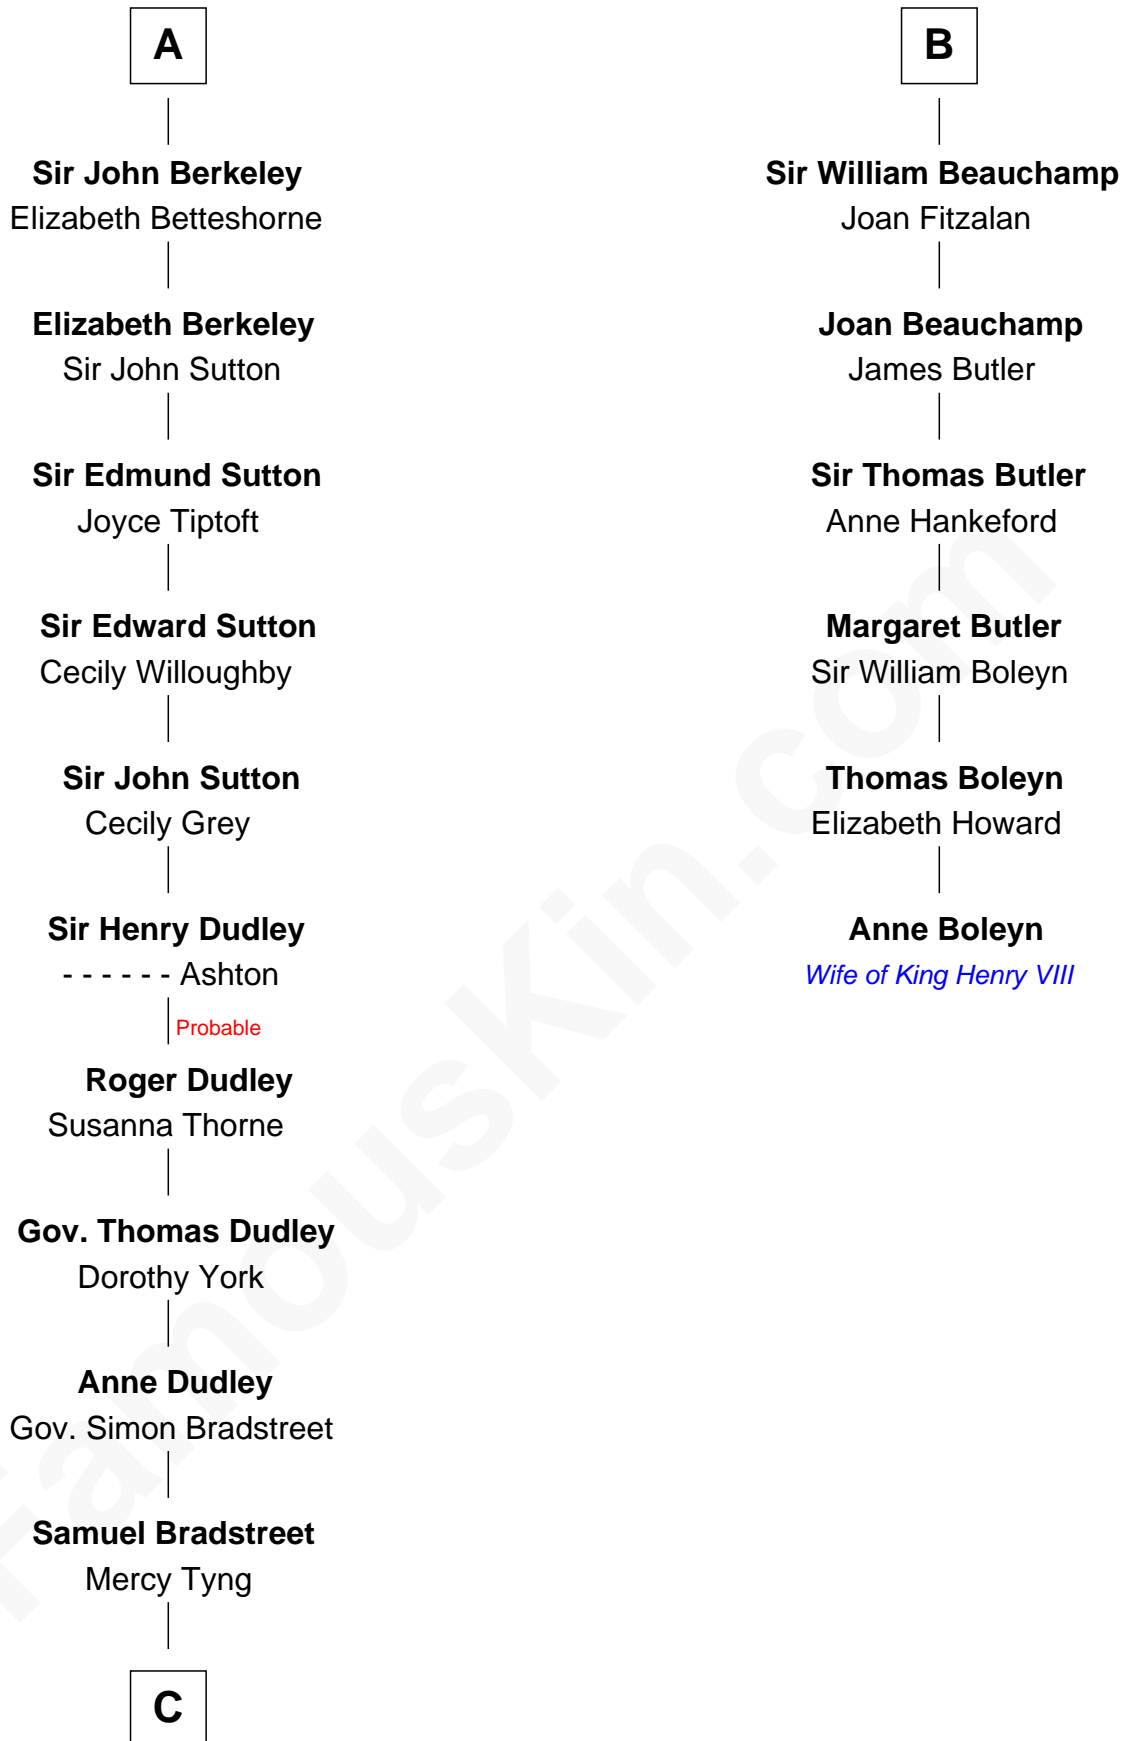

FamousKin.com
Relationship Chart of
Oliver Wendell Holmes, Sr.
American "Fireside" Poet

12th cousin 9 times removed of

Anne Boleyn
2nd Wife of King Henry VIII

Walter of Salisbury

C

—
Mercy Bradstreet

Dr. James Oliver