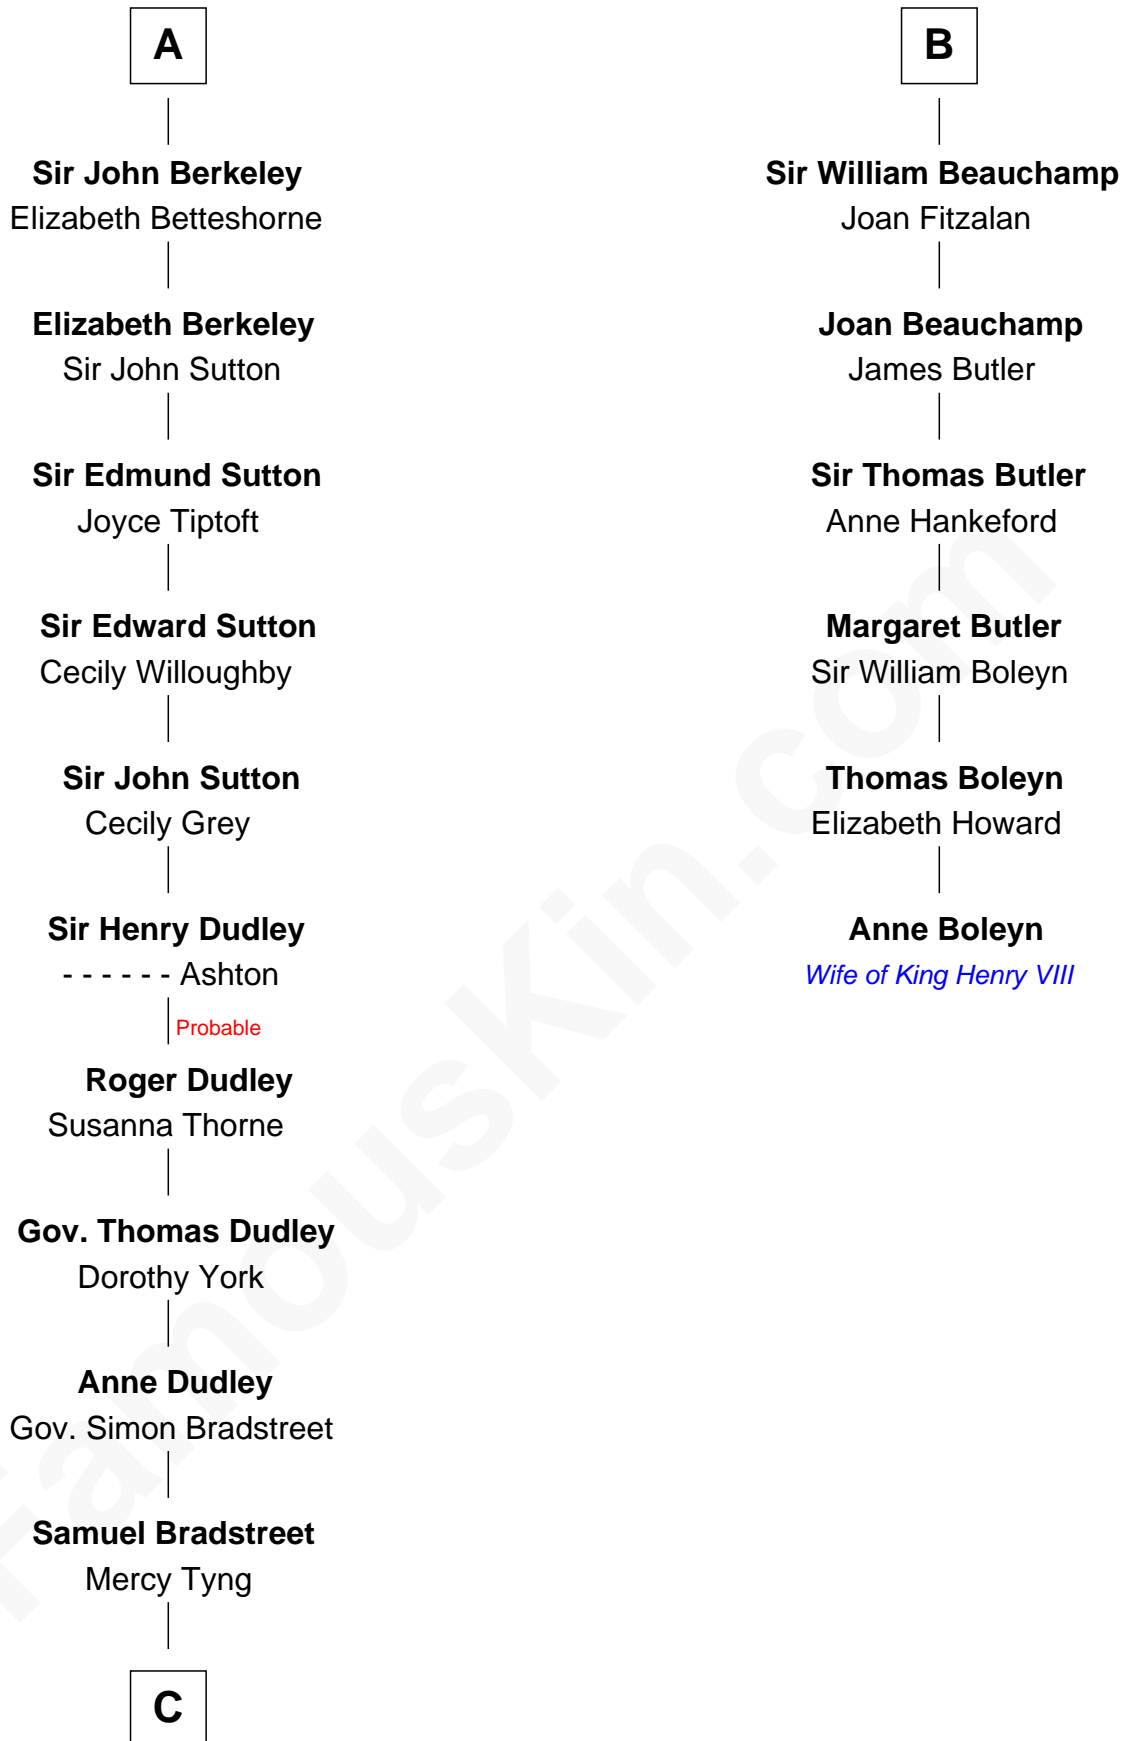

FamousKin.com
Relationship Chart of
Oliver Wendell Holmes, Sr.
American "Fireside" Poet

12th cousin 9 times removed of

Anne Boleyn
2nd Wife of King Henry VIII

C

—
Mercy Bradstreet

Dr. James Oliver

—
Sarah Oliver

Jacob Wendell

—
Oliver Wendell

Mary Jackson

—
Sarah Wendell

Rev. Abiel Holmes

—
Oliver Wendell Holmes, Sr.

American "Fireside" Poet