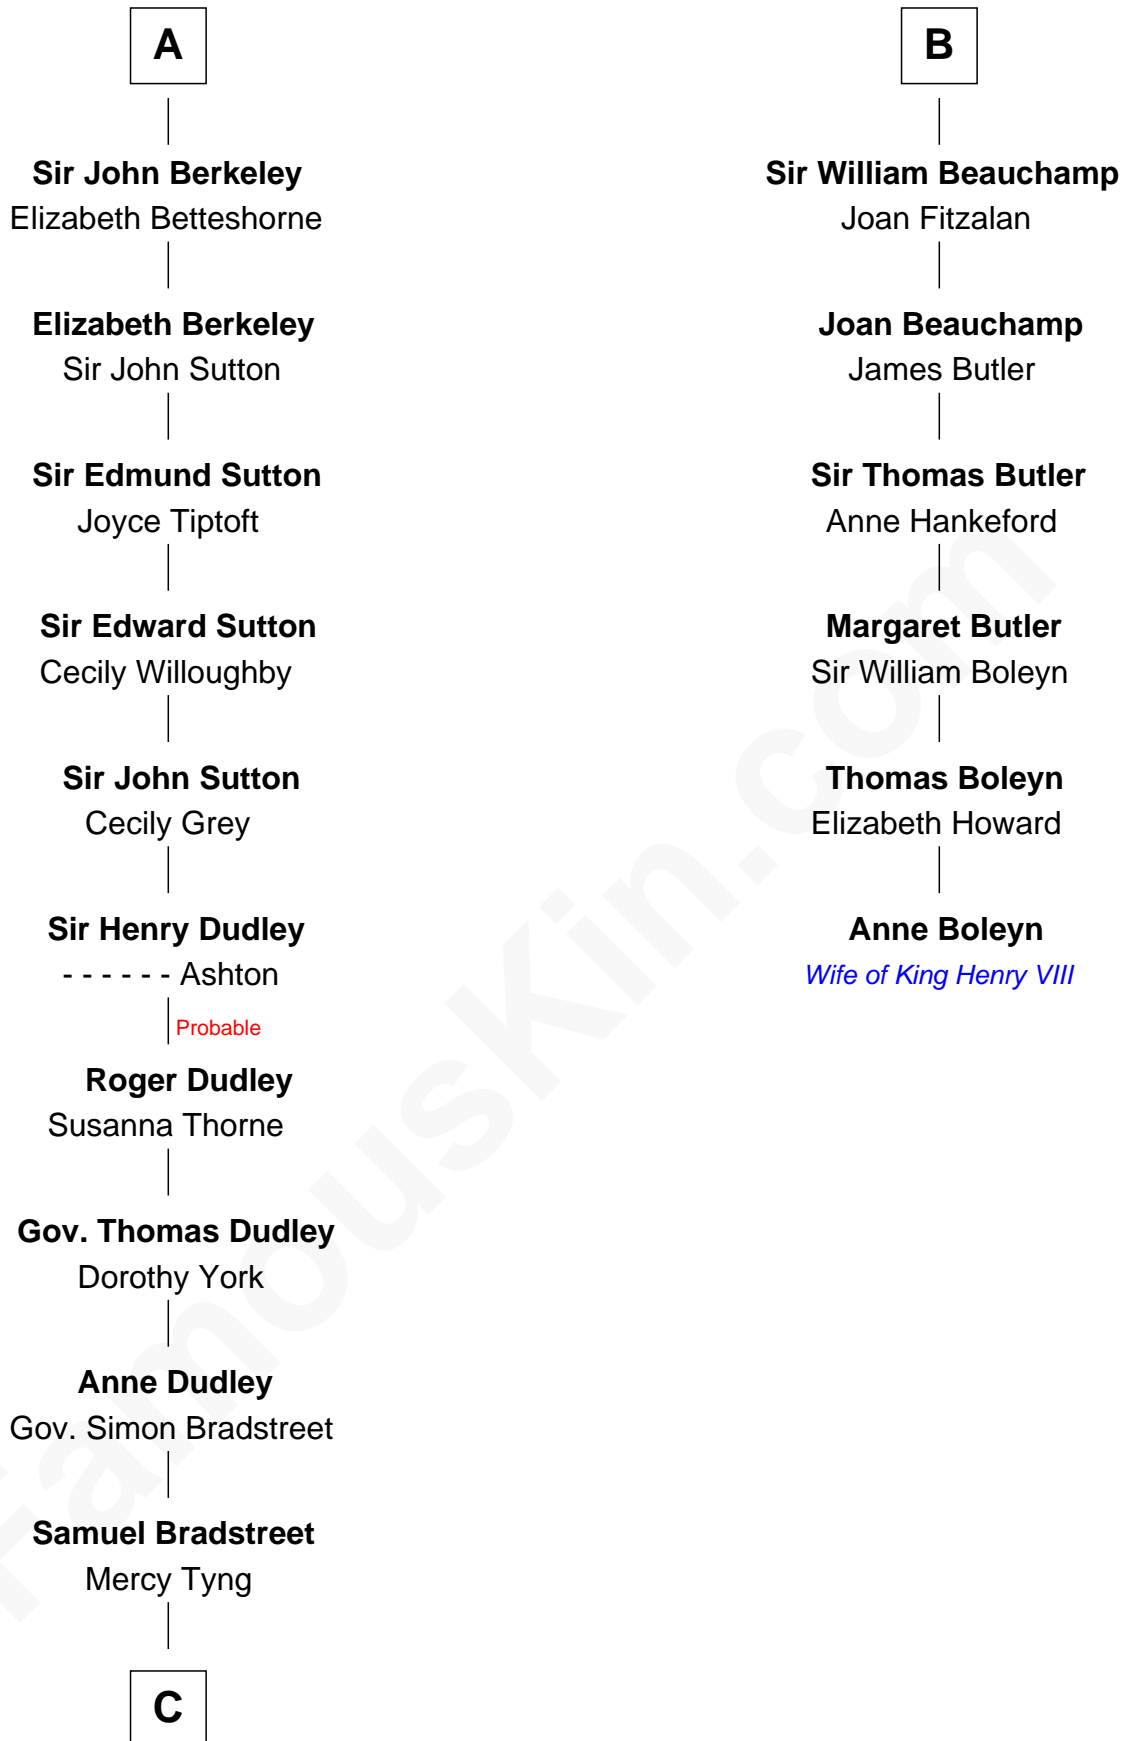

**FamousKin.com**  
**Relationship Chart of**  
**Oliver Wendell Holmes, Sr.**  
*American "Fireside" Poet*

12th cousin 9 times removed of

**Anne Boleyn**  
*2nd Wife of King Henry VIII*

**Gilbert Fitzgilbert de Clare**  
 Isabel de Beaumont

**C**

—  
**Mercy Bradstreet**

Dr. James Oliver

—  
**Sarah Oliver**

Jacob Wendell

—  
**Oliver Wendell**

Mary Jackson

—  
**Sarah Wendell**