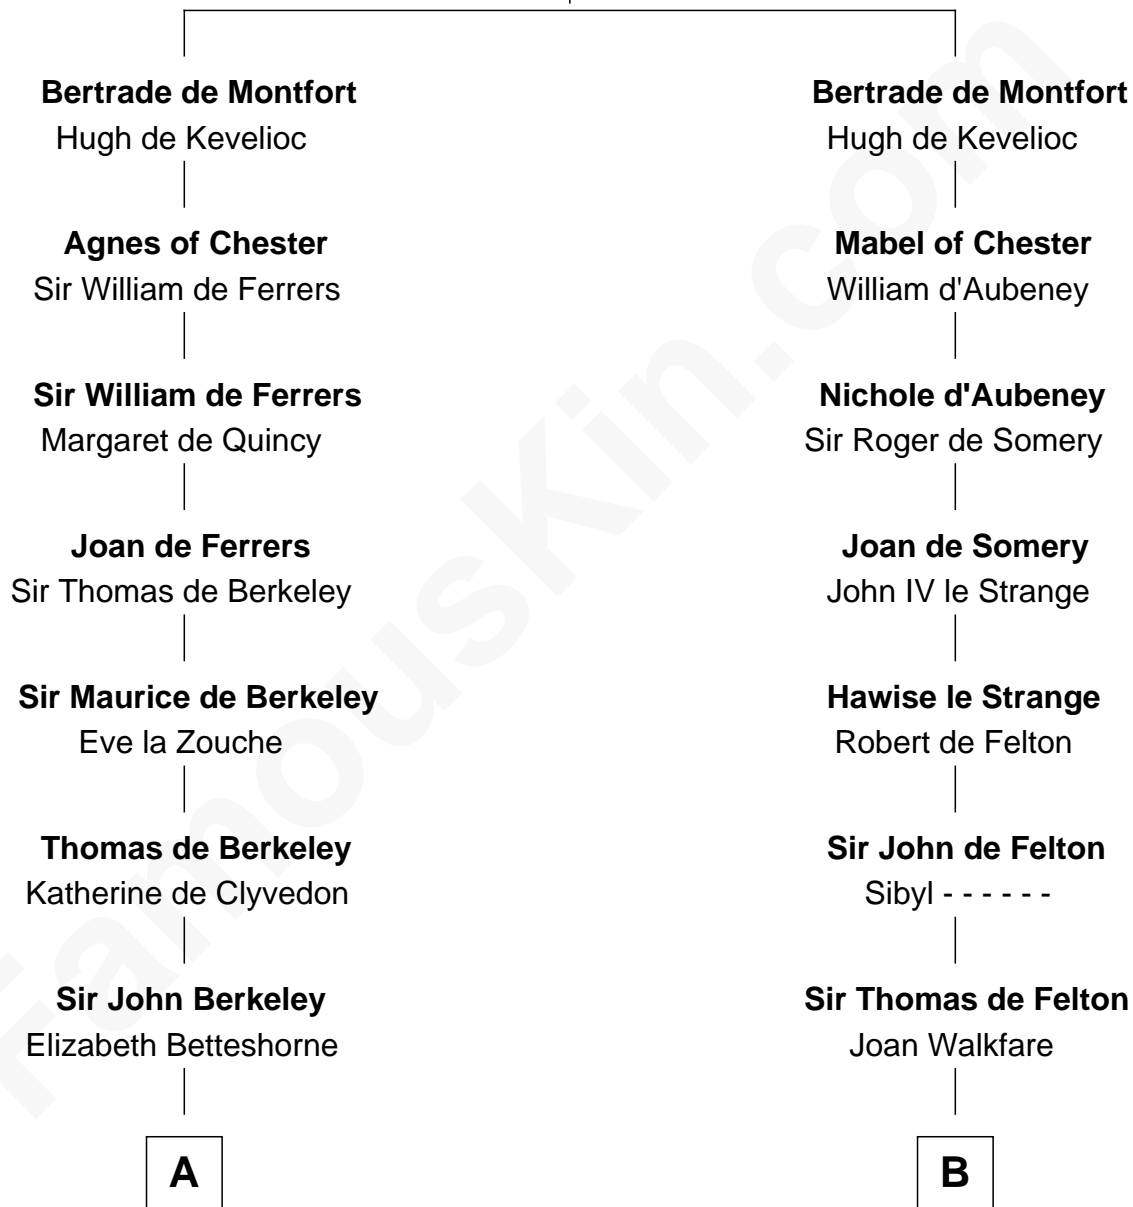

FamousKin.com
Relationship Chart of
Oliver Wendell Holmes, Sr.
American "Fireside" Poet

12th cousin 8 times removed of

Anne Boleyn
2nd Wife of King Henry VIII

Simon III de Montfort

Maud - - - - -

C

—
Sarah Oliver
Jacob Wendell

—
Oliver Wendell
Mary Jackson

—
Sarah Wendell
Rev. Abiel Holmes

—
Oliver Wendell Holmes, Sr.
American "Fireside" Poet

FamousKin.com