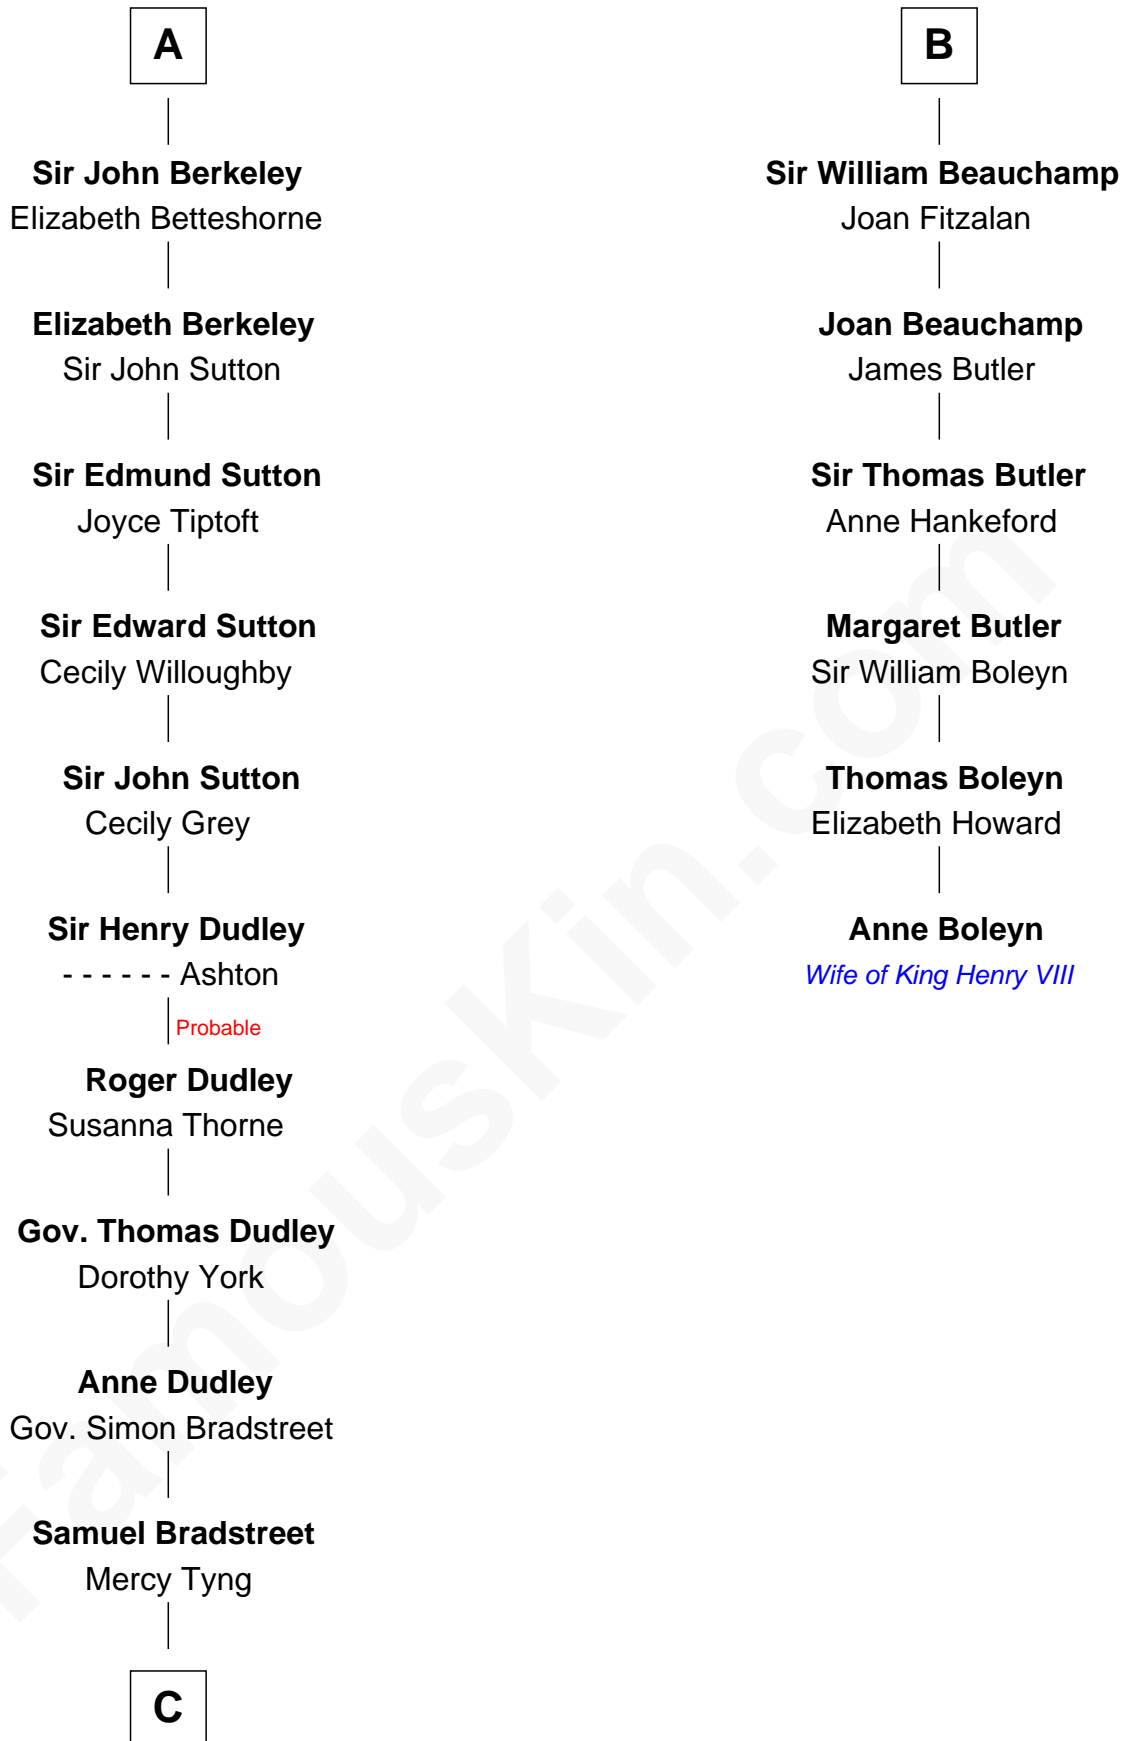

FamousKin.com
Relationship Chart of
Oliver Wendell Holmes, Sr.
American "Fireside" Poet

12th cousin 9 times removed of

Anne Boleyn
2nd Wife of King Henry VIII

Robert de Beaumont
 Amicia de Gael

Robert de Beaumont
 Petronella de Grantmesnil

Margaret Beaumont
 Sir Ralph de Tony

Margaret de Beaumont
 Sir Saher IV de Quincy

Ida de Tony
 Sir Roger le Bigod

Sir Roger de Quincy
 Helen of Galloway

Hugh le Bigod
 Maud Marshal

Margaret de Quincy
 Sir William de Ferrers

Isabel le Bigod
 Sir John FitzGeoffrey

Joan de Ferrers
 Sir Thomas de Berkeley

Maud FitzJohn
 William de Beauchamp

Sir Maurice de Berkeley
 Eve la Zouche

Guy de Beauchamp
 Alice de Toeni

Thomas de Berkeley
 Katherine de Clyvedon

Sir Thomas de Beauchamp
 Katherine de Mortimer

A

B

C

—
Mercy Bradstreet

Dr. James Oliver

—
Sarah Oliver

Jacob Wendell