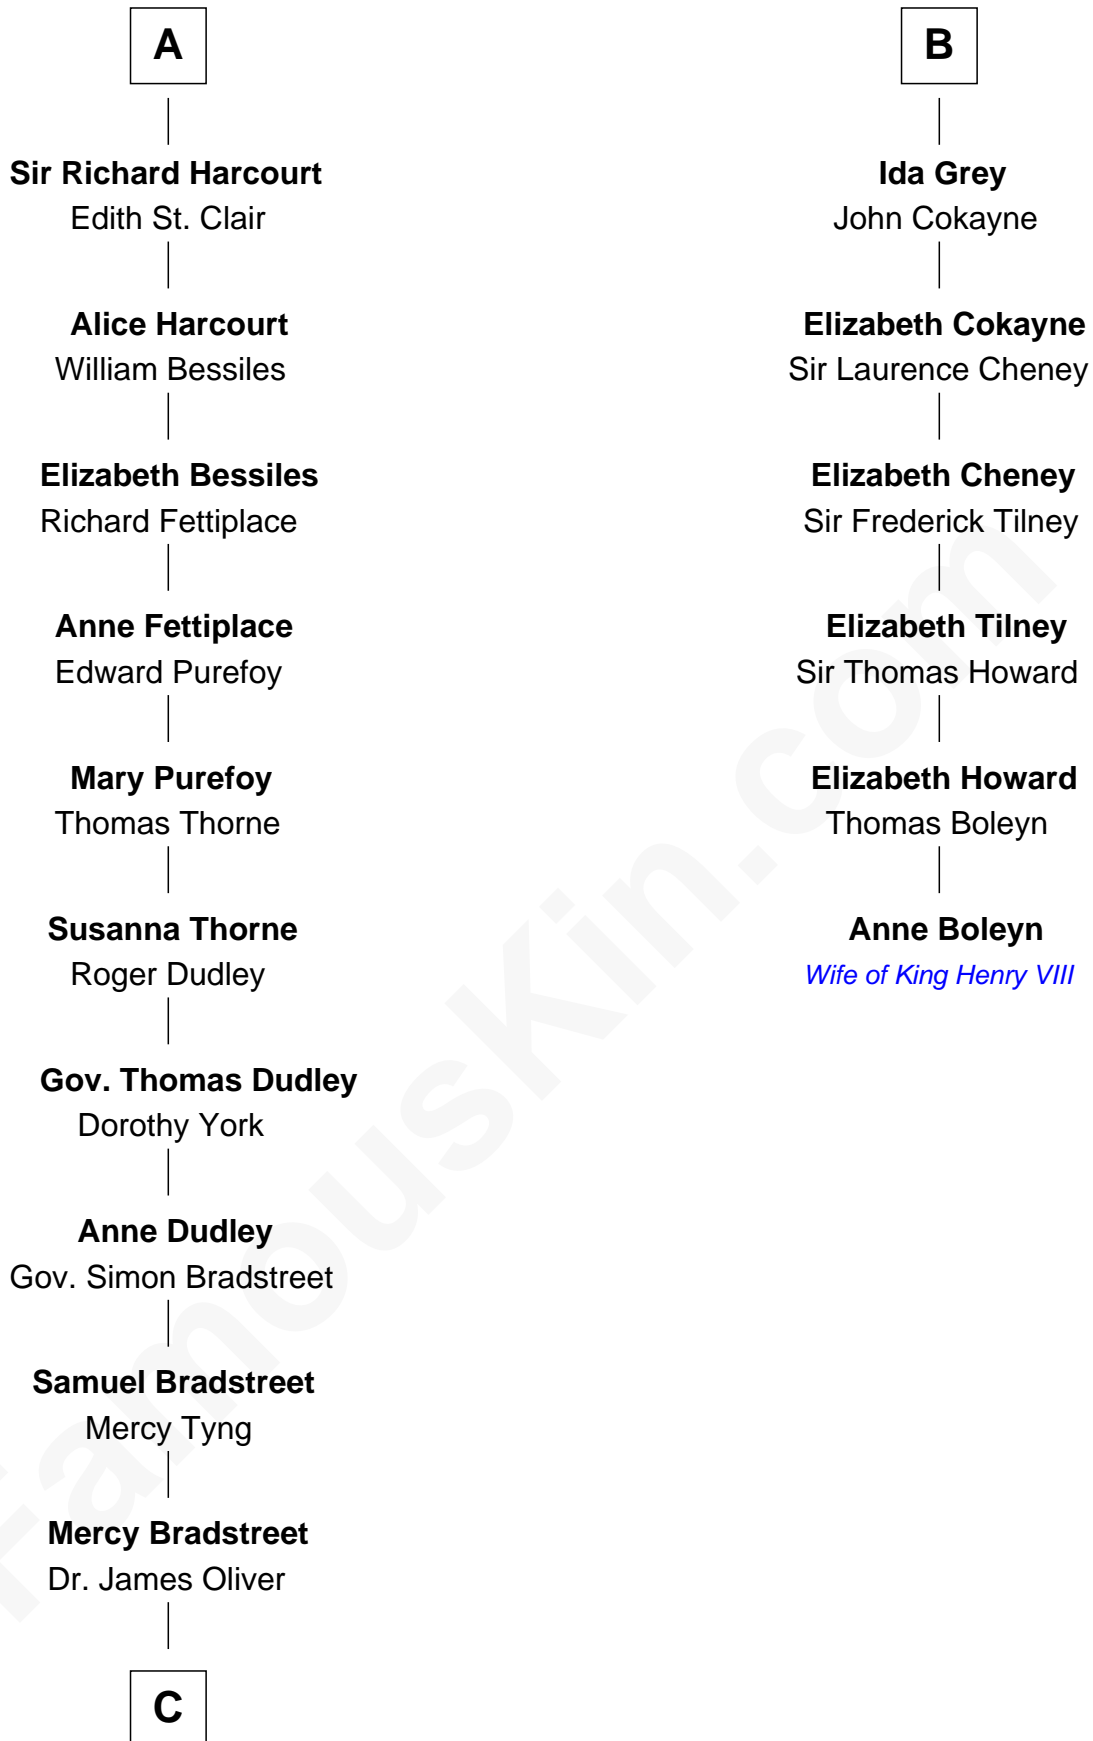

FamousKin.com
Relationship Chart of
Oliver Wendell Holmes, Sr.
American "Fireside" Poet

12th cousin 8 times removed of

Anne Boleyn
2nd Wife of King Henry VIII

C

—
Sarah Oliver
Jacob Wendell

—
Oliver Wendell
Mary Jackson

—
Sarah Wendell
Rev. Abiel Holmes

—
Oliver Wendell Holmes, Sr.
American "Fireside" Poet

FamousKin.com