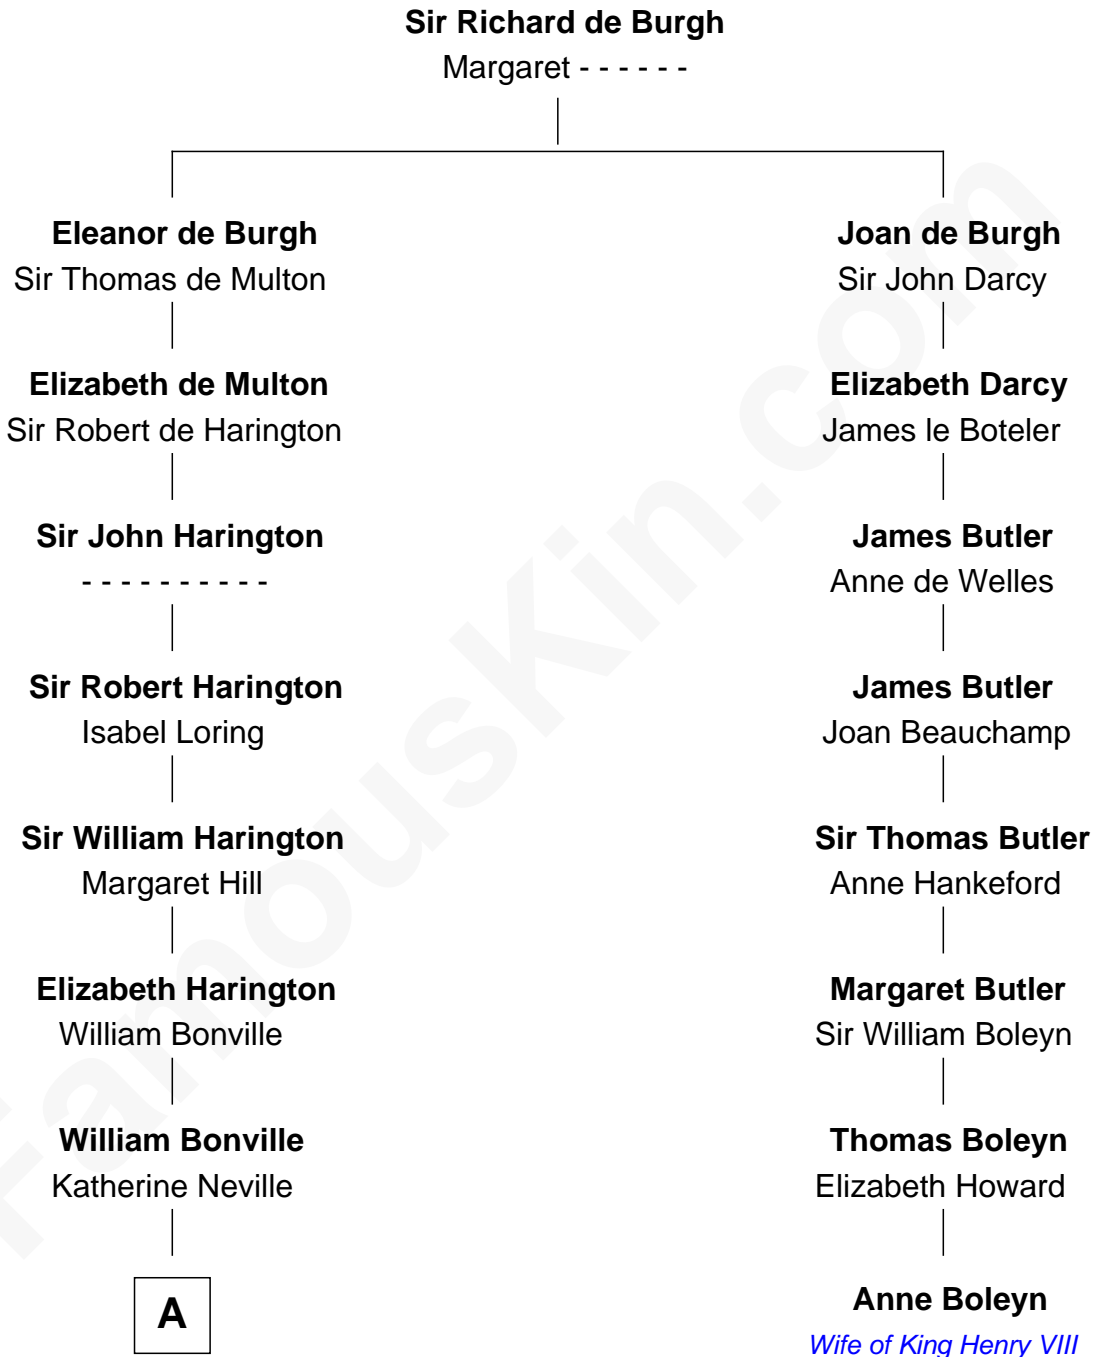

FamousKin.com
Relationship Chart of
Oliver Wendell Holmes, Sr.
American "Fireside" Poet

7th cousin 11 times removed of

Anne Boleyn
2nd Wife of King Henry VIII

B

Sarah Wendell
Rev. Abiel Holmes

Oliver Wendell Holmes, Sr.
American "Fireside" Poet

FamousKin.com