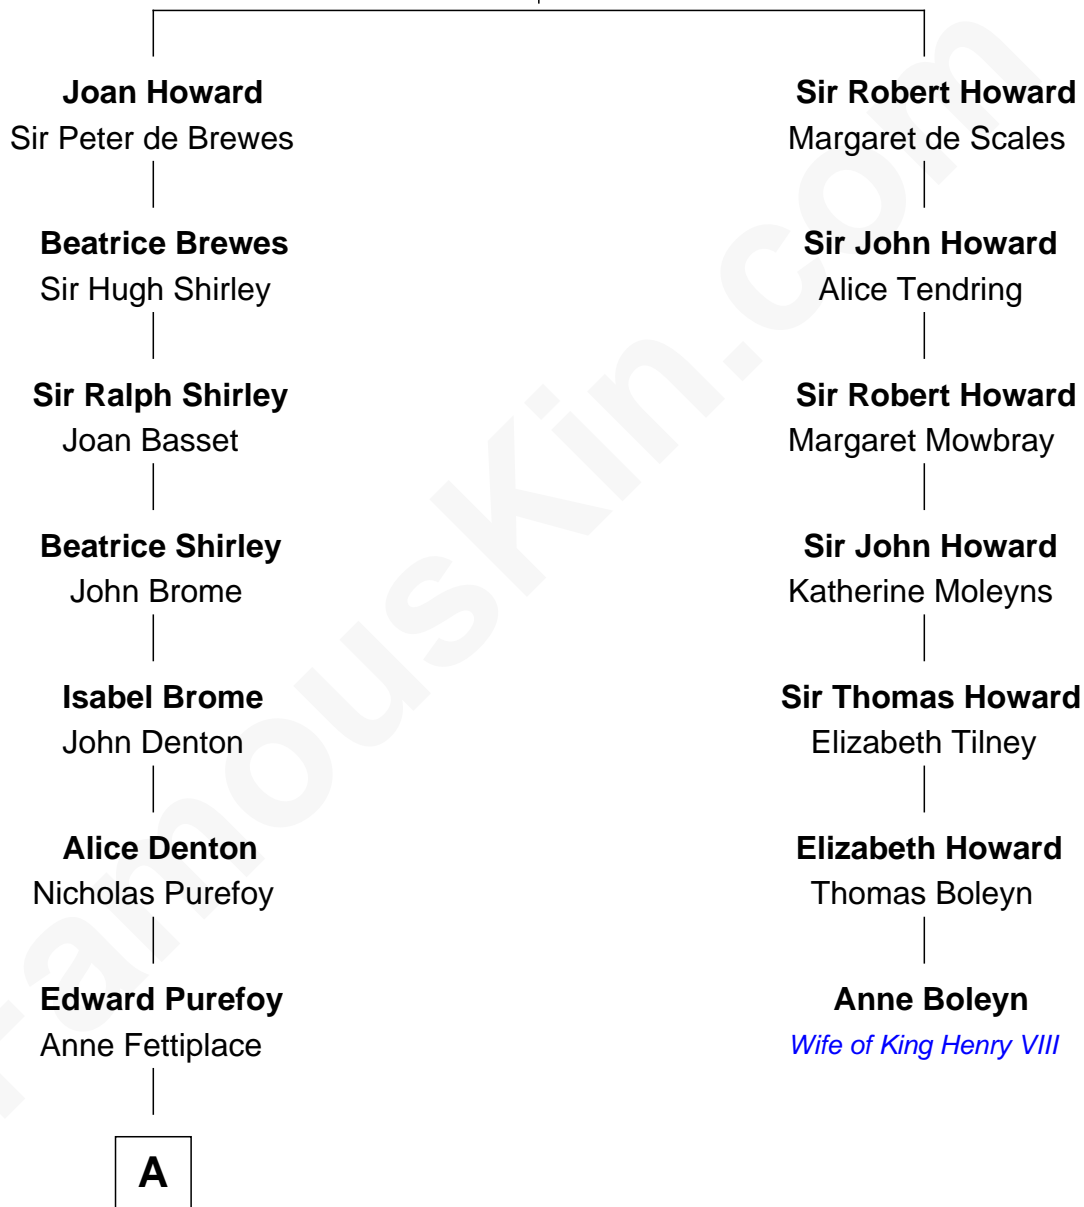

FamousKin.com
Relationship Chart of
Oliver Wendell Holmes, Sr.
American "Fireside" Poet

6th cousin 10 times removed of

Anne Boleyn
2nd Wife of King Henry VIII

Sir John Howard
 Alice de Bois

A

Mary Purefoy
Thomas Thorne

Susanna Thorne
Roger Dudley

Gov. Thomas Dudley
Dorothy York

Anne Dudley
Gov. Simon Bradstreet

Samuel Bradstreet
Mercy Tyng

Mercy Bradstreet
Dr. James Oliver

Sarah Oliver
Jacob Wendell

Oliver Wendell
Mary Jackson