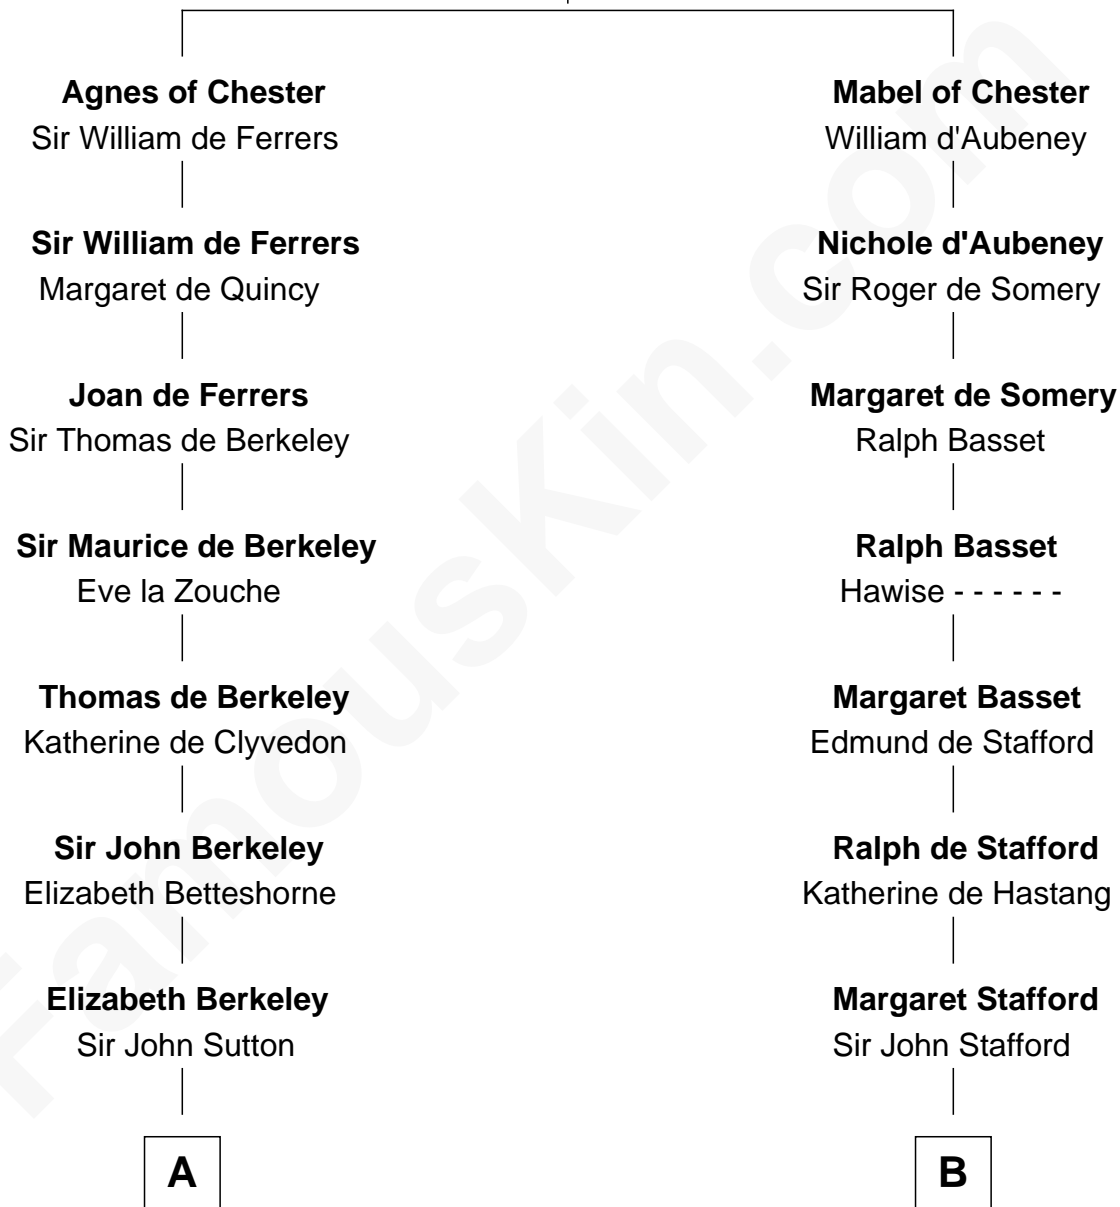

FamousKin.com
Relationship Chart of
Oliver Wendell Holmes, Sr.
American "Fireside" Poet

19th cousin 2 times removed of
Samuel Ward King
15th Governor of Rhode Island

Bertrade de Montfort
 Hugh de Kevelioc

C

Oliver Wendell

Mary Jackson

Sarah Wendell

Rev. Abiel Holmes

Oliver Wendell Holmes, Sr.

American "Fireside" Poet

D

Samuel Greene

Mary Gorton

Samuel Greene

Sarah Coggeshall

Mercy Green

John Walton

Welthian Walton

William Borden King

Samuel Ward King

15th Governor of Rhode Island