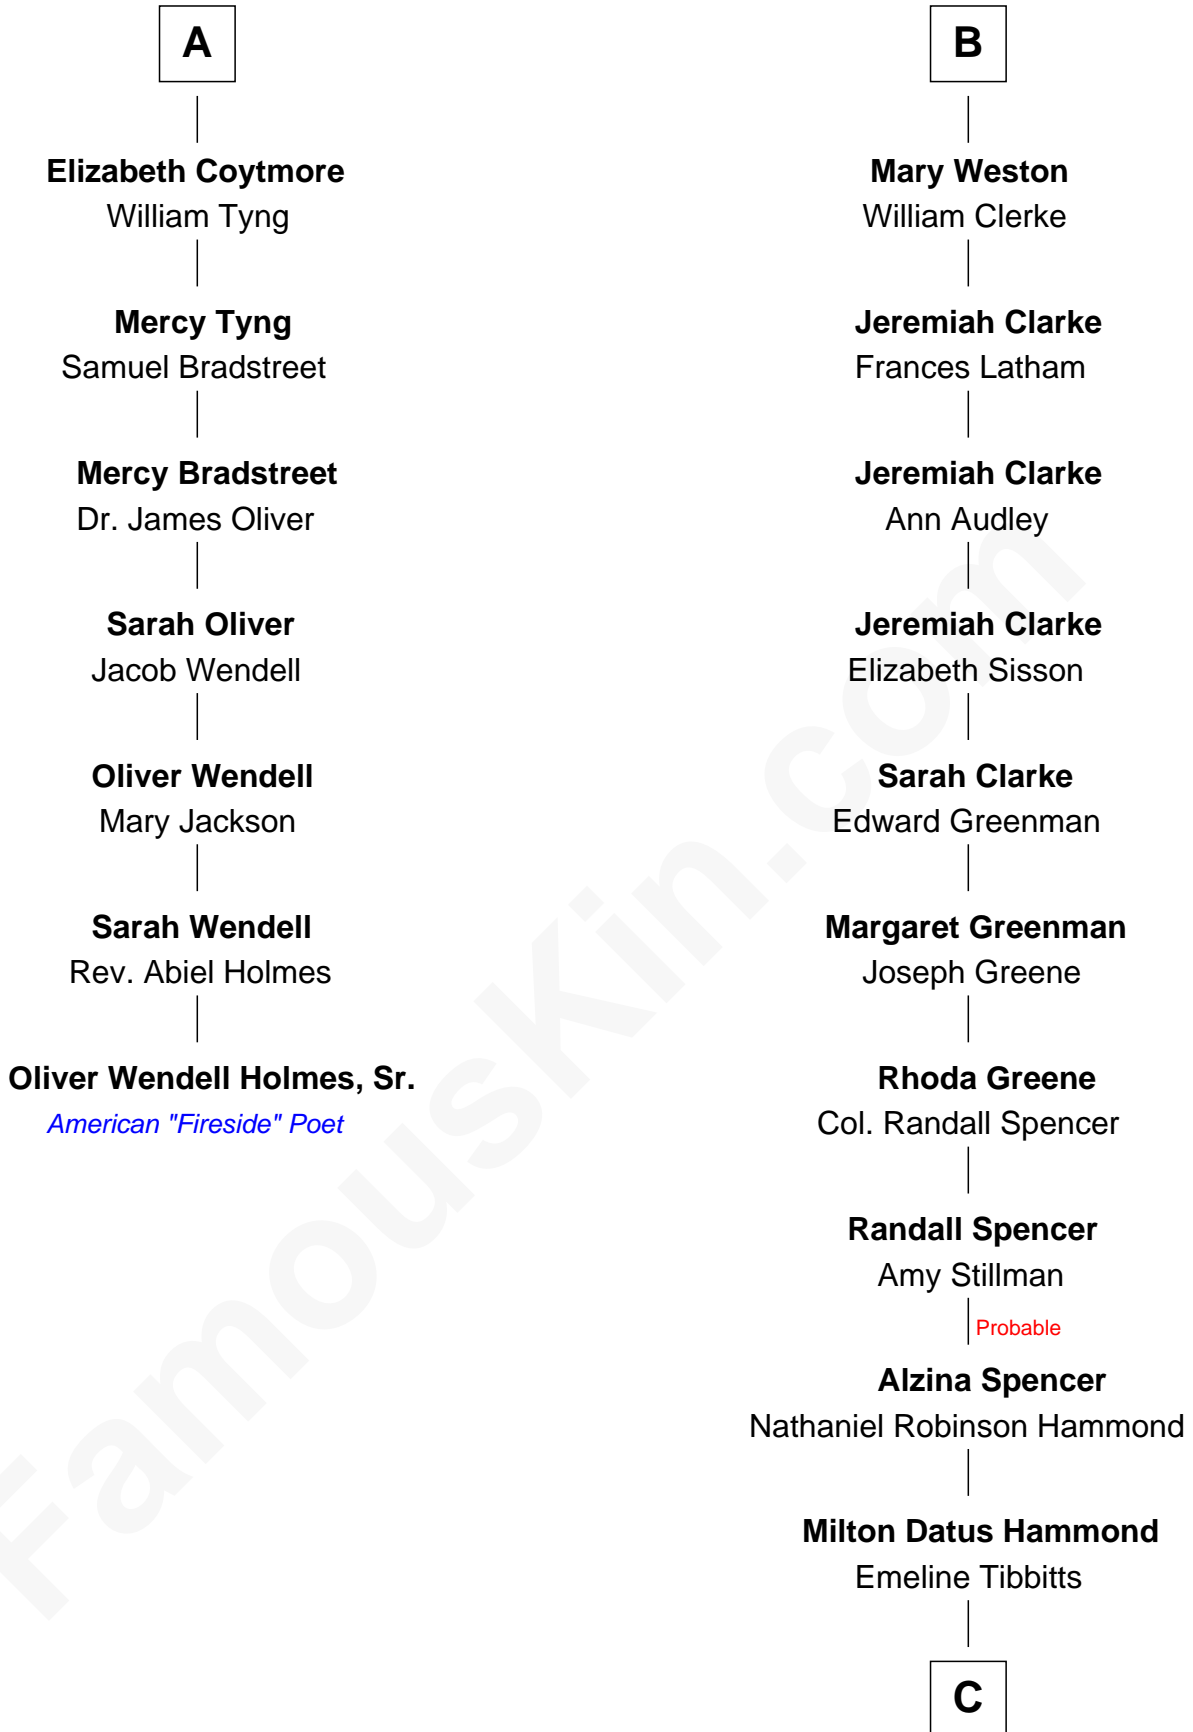

FamousKin.com
Relationship Chart of
Oliver Wendell Holmes, Sr.
American "Fireside" Poet

13th cousin 8 times removed of

Amy Adams
Movie Actress

C

Levi Parley Hammond

Annie Elizabeth Baer

Grant Levi Hammond

Rita Otterbeck